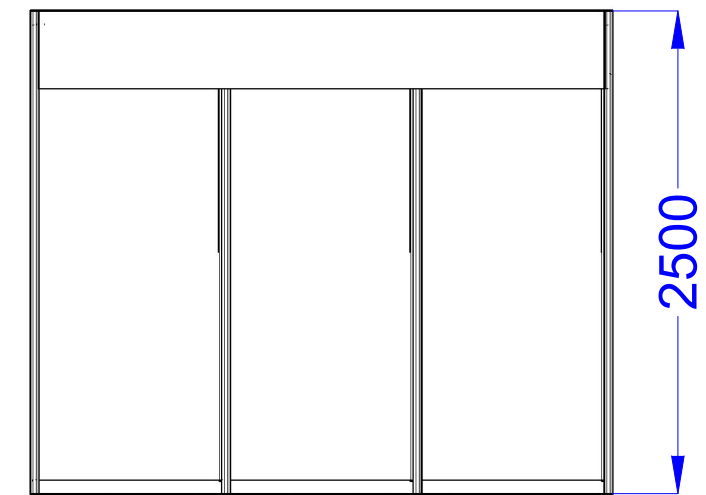

IMPRESSION

IMPRESSION

TOP VIEW

FRONT VIEW

- Dimensions (WxH):**
- Fascia overlay front: 2930x400mm;
  - Fascia overlay left: 1940x400mm;
  - Wall panels: 970x2380mm; 5x

CLIENT:	GES	DESIGN:	RvdH
PROJECT:	World Summit AI	SCALE:	-
DATE:	October 2025	SIZE:	A3
LOCATION:	Amsterdam	VERSION:	V1
HALL:	-		
STANDNR:	Shell Scheme - 2x3m		