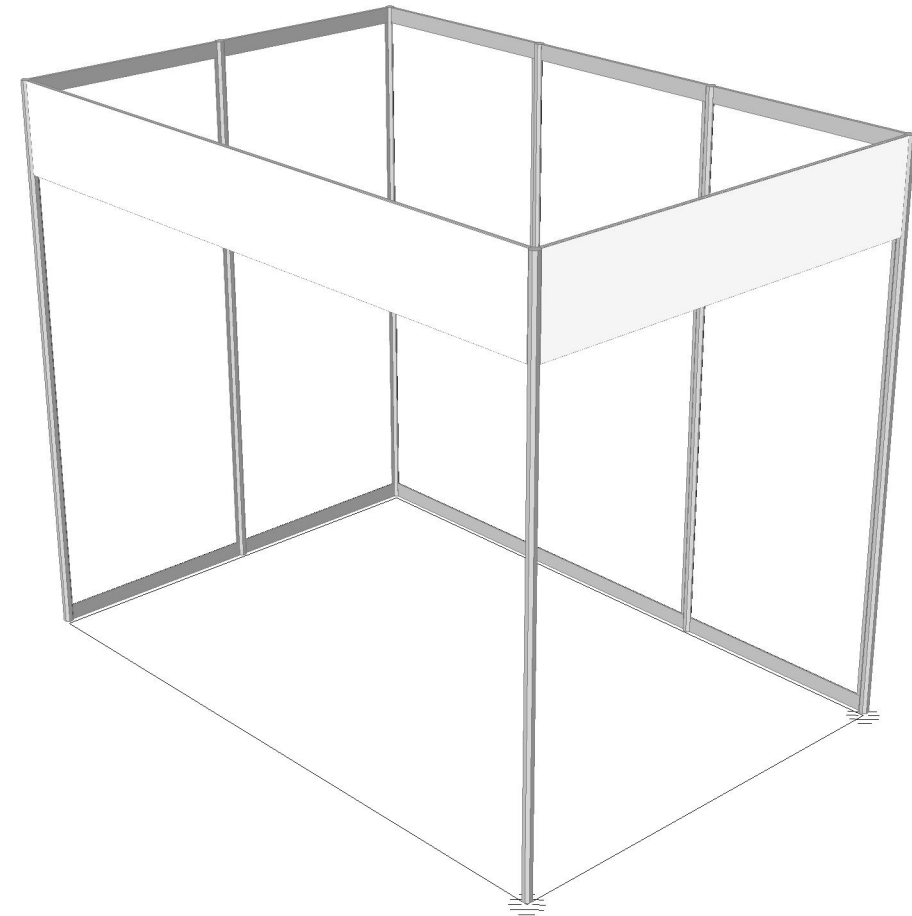

IMPRESSION

IMPRESSION

TOP VIEW

FRONT VIEW

- Dimensions (WxH):**
- Fascia overlay front: 2930x400mm;
  - Fascia overlay left: 1940x400mm;
  - Wall panels: 970x2380mm; 5x

CLIENT:	GES	DESIGN:	RvdH
PROJECT:	World Summit AI	SCALE:	-
DATE:	October 2025	SIZE:	A3
LOCATION:	Amsterdam	VERSION:	V1
HALL:	-		
STANDNR:	Shell Scheme - 2x3m		