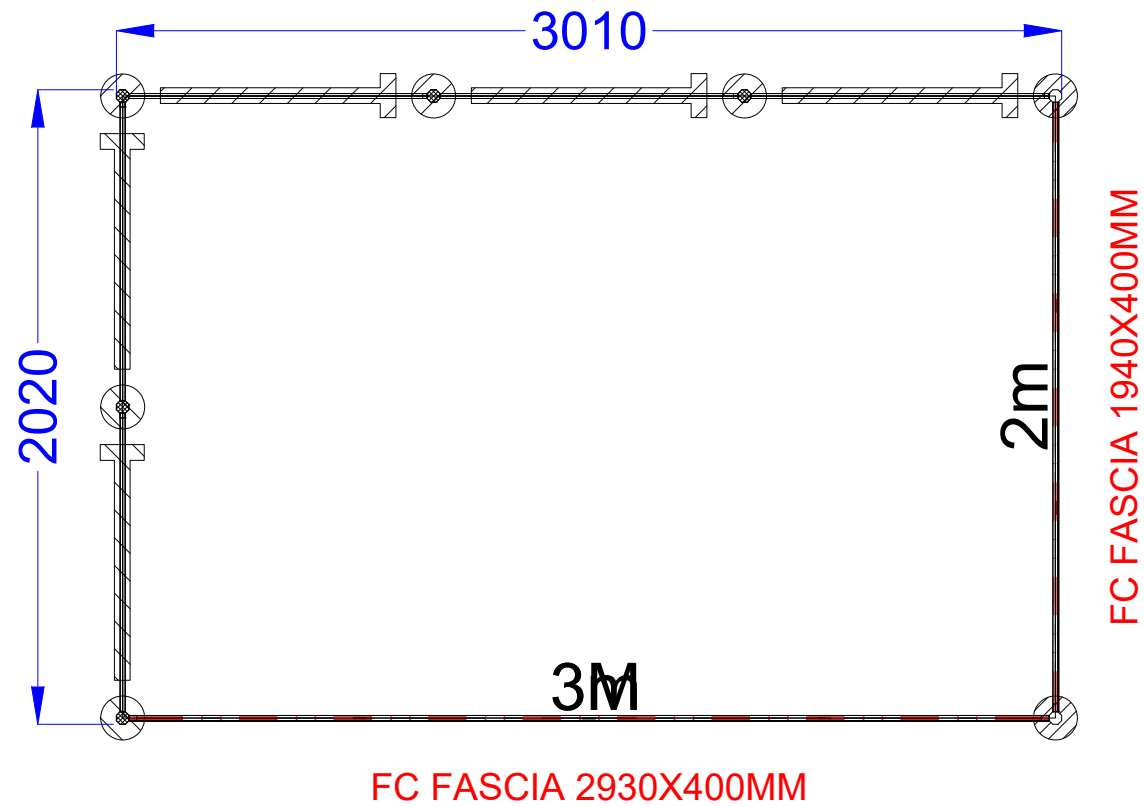

IMPRESSION

IMPRESSION

TOP VIEW

FRONT VIEW

- Dimensions (WxH):**
- Fascia overlay front: 2930x400mm;
  - Fascia overlay left: 1940x400mm;
  - Wall panels: 970x2380mm; 5x

CLIENT:	GES	DESIGN:	RvdH
PROJECT:	World Summit AI	SCALE:	-
DATE:	October 2025	SIZE:	A3
LOCATION:	Amsterdam	VERSION:	V1
HALL:	-		
STANDNR:	Shell Scheme - 2x3m		