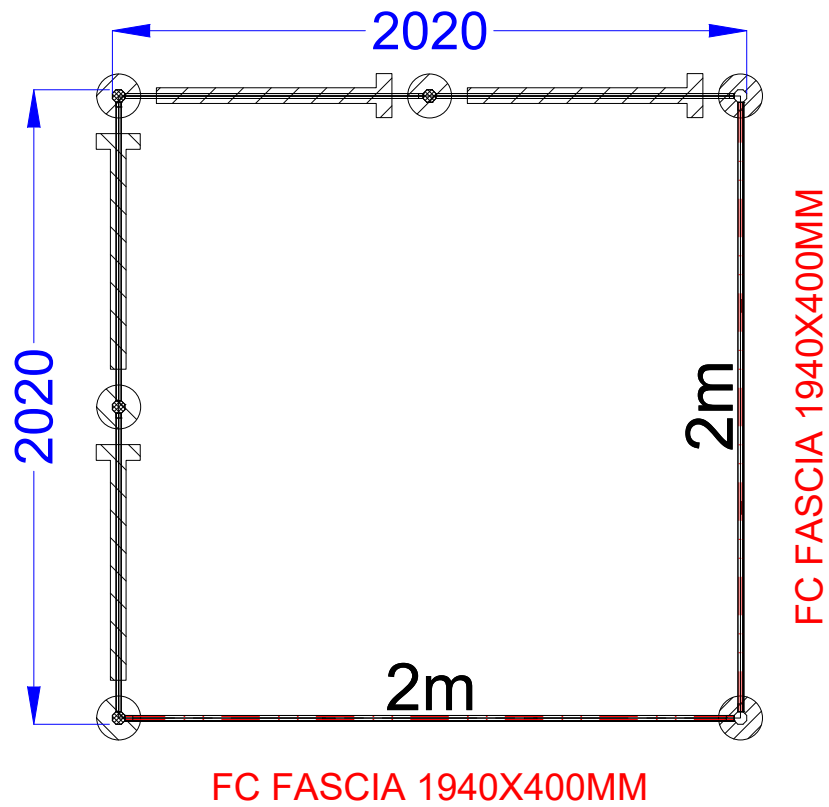

IMPRESSION

IMPRESSION

TOP VIEW

FRONT VIEW

- Dimensions (WxH):**
- Facia overlay: 1940x400mm; 2x
 - Wall panels: 970x2380mm; 4x

CLIENT:	GES	DESIGN:	RvdH
PROJECT:	World Summit AI	SCALE:	-
DATE:	October 2025	SIZE:	A3
LOCATION:	Amsterdam	VERSION:	V1
HALL:	-		
STANDNR:	Shell Scheme - 2x2m		