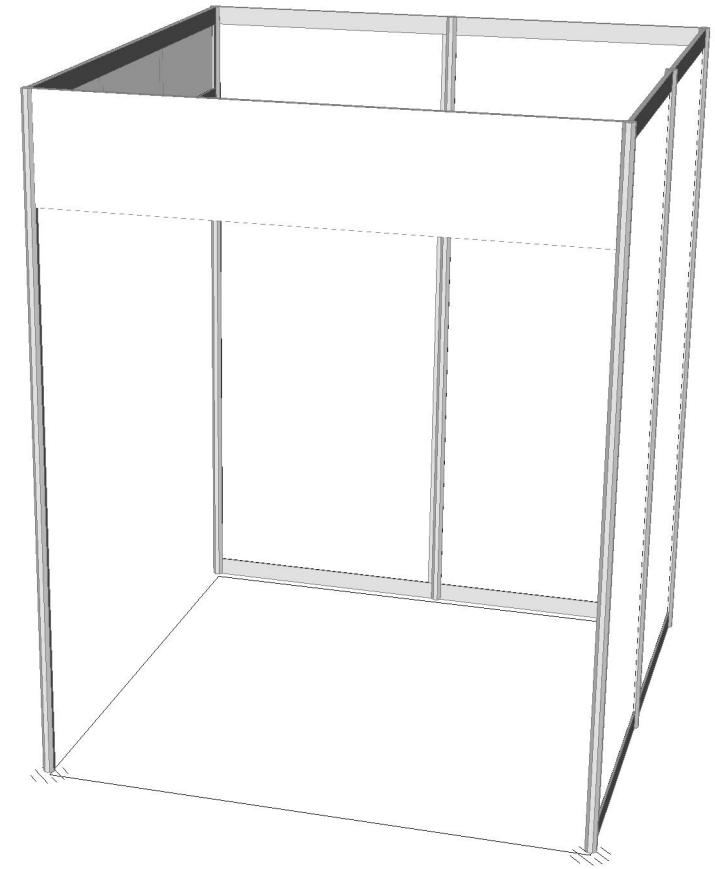

IMPRESSION

IMPRESSION

TOP VIEW

FRONT VIEW

- Dimensions (WxH):**
- Facia overlay: 1940x400mm; 2x
 - Wall panels: 970x2380mm; 4x

CLIENT:	GES	DESIGN:	RvdH
PROJECT:	World Summit AI	SCALE:	-
DATE:	October 2025	SIZE:	A3
LOCATION:	Amsterdam	VERSION:	V1
HALL:	-		
STANDNR:	Shell Scheme - 2x2m		