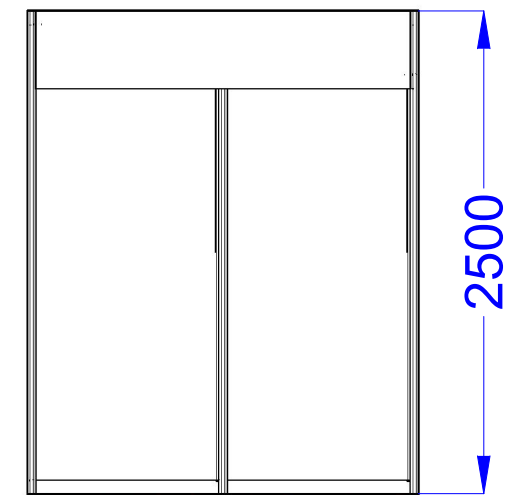

IMPRESSION

IMPRESSION

TOP VIEW

FRONT VIEW

- Dimensions (WxH):**
- Facia overlay: 1940x400mm; 2x
 - Wall panels: 970x2380mm; 4x

CLIENT:	GES	DESIGN:	RvdH
PROJECT:	World Summit AI	SCALE:	-
DATE:	October 2025	SIZE:	A3
LOCATION:	Amsterdam	VERSION:	V1
HALL:	-		
STANDNR:	Shell Scheme - 2x2m		