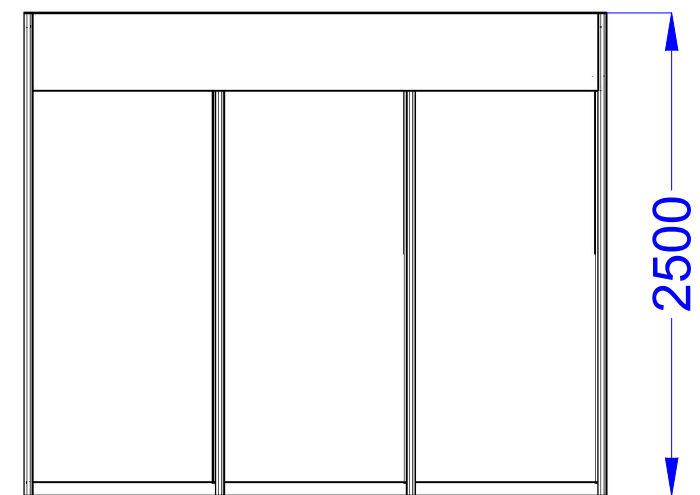

IMPRESSION

IMPRESSION

TOP VIEW

FRONT VIEW

- Dimensions (WxH):**
- Facia overlay: 2930x400mm; 2x
 - Wall panels: 970x2380mm; 6x

CLIENT:	GES	DESIGN:	RvdH
PROJECT:	World Summit AI	SCALE:	-
DATE:	October 2025	SIZE:	A3
LOCATION:	Amsterdam	VERSION:	V1.2
HALL:	-		
STANDNR:	Shell Scheme		