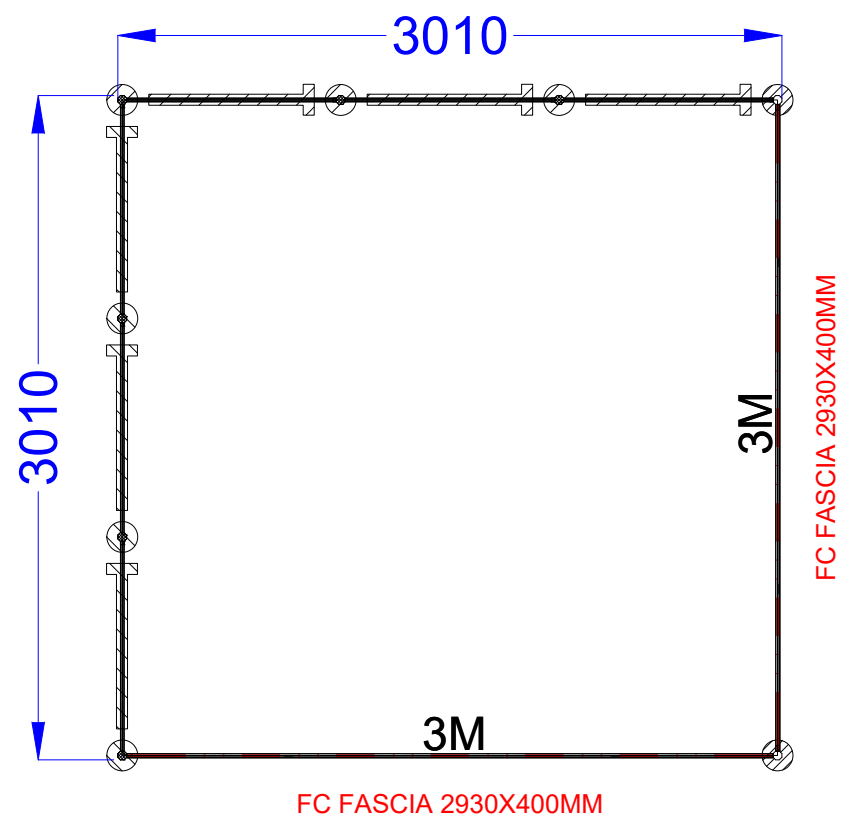

IMPRESSION

IMPRESSION

TOP VIEW

FRONT VIEW

- Dimensions (WxH):**
- Facia overlay: 2930x400mm; 2x
 - Wall panels: 970x2380mm; 6x

CLIENT:	GES	DESIGN:	RvdH
PROJECT:	World Summit AI	SCALE:	-
DATE:	October 2025	SIZE:	A3
LOCATION:	Amsterdam	VERSION:	V1.2
HALL:	-		
STANDNR:	Shell Scheme		