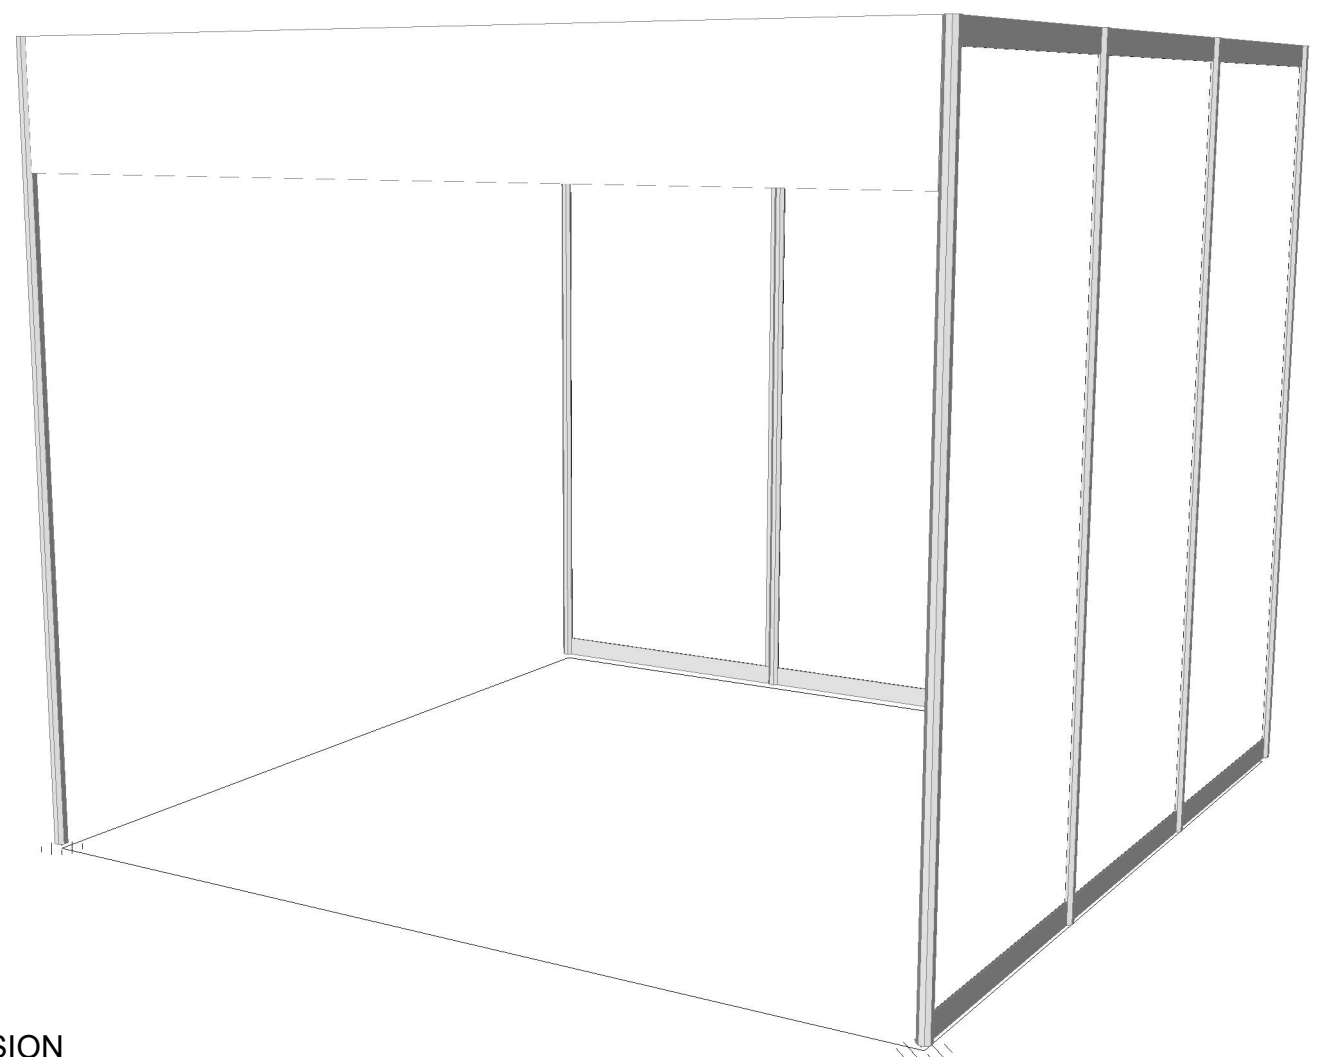

IMPRESSION

IMPRESSION

TOP VIEW

FRONT VIEW

- Dimensions (WxH):**
- Facia overlay: 2930x400mm; 2x
 - Wall panels: 970x2380mm; 6x

CLIENT:	GES	DESIGN:	RvdH
PROJECT:	World Summit AI	SCALE:	-
DATE:	October 2025	SIZE:	A3
LOCATION:	Amsterdam	VERSION:	V1.2
HALL:	-		
STANDNR:	Shell Scheme		