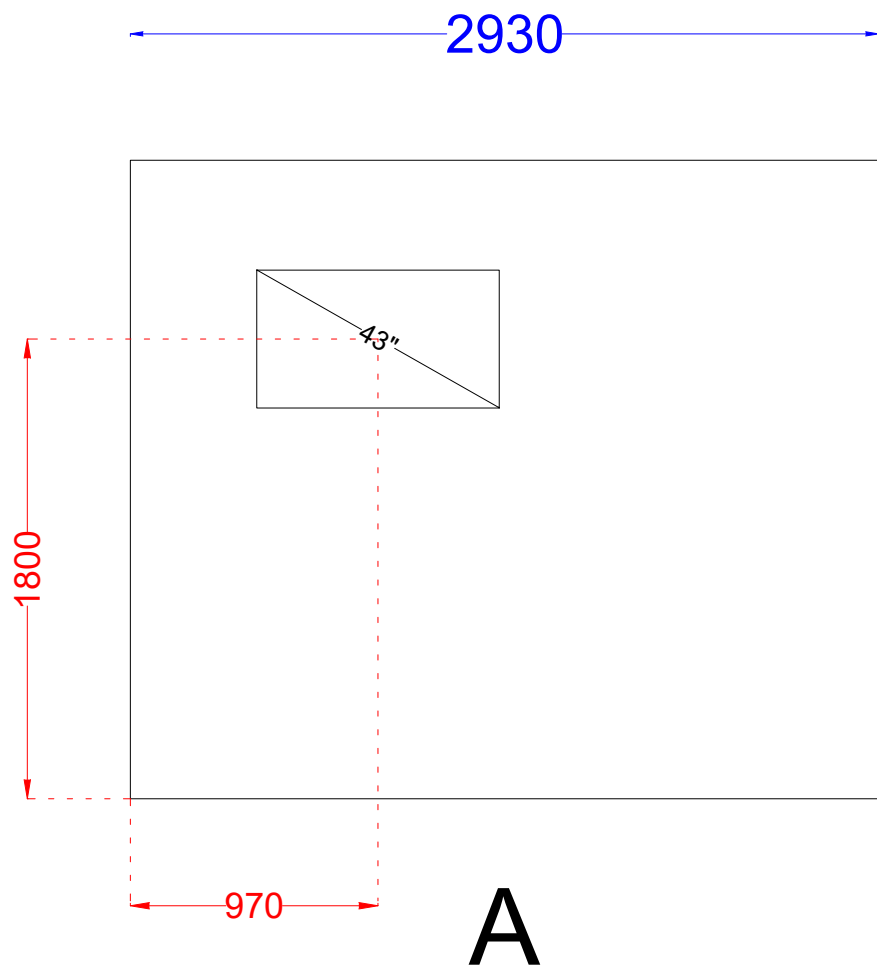

IMPRESSION

IMPRESSION

GRAPHICS

CLIENT:	GES	DESIGN:	RvdH
PROJECT:	World Summit AI	SCALE:	-
DATE:	October 2025	SIZE:	A3
LOCATION:	Amsterdam	VERSION:	V1.3
HALL:	-		
STANDNR:	3x3m Turnkey		