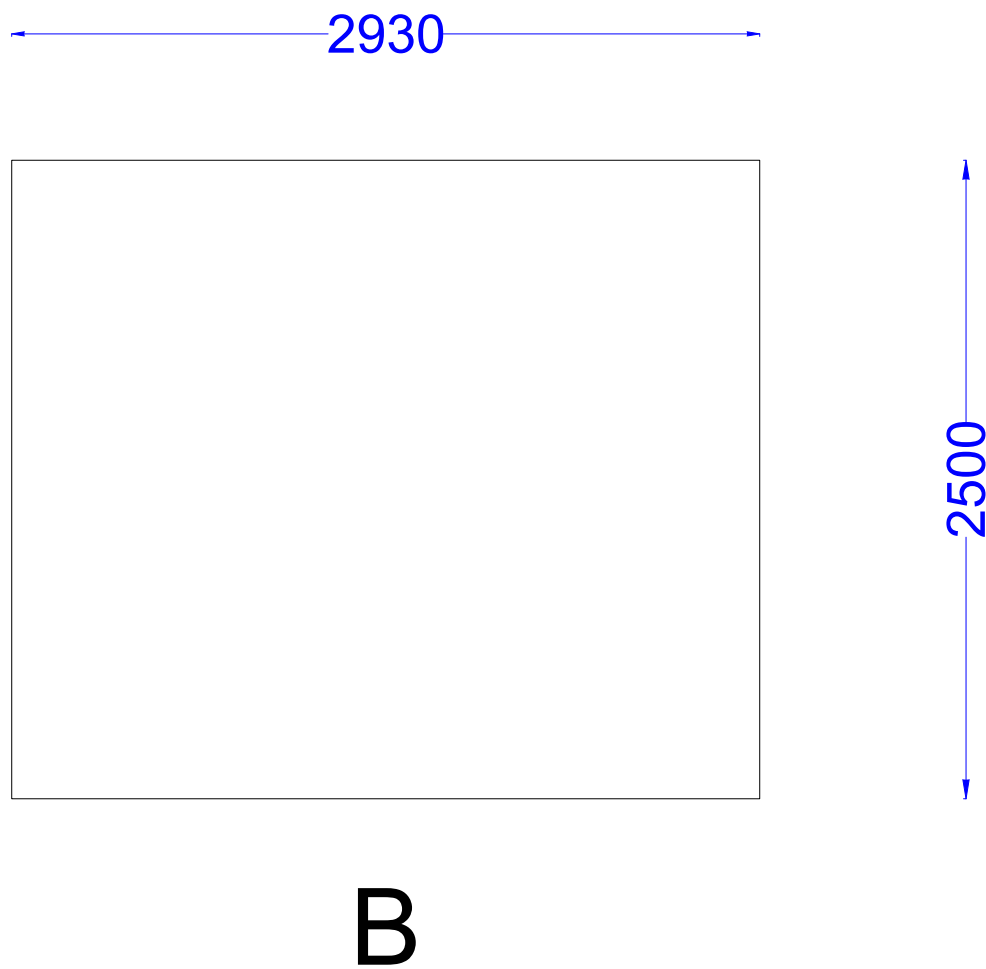

IMPRESSION

IMPRESSION

GRAPHICS

CLIENT:	GES	DESIGN:	RvdH
PROJECT:	World Summit AI	SCALE:	-
DATE:	October 2025	SIZE:	A3
LOCATION:	Amsterdam	VERSION:	V1.3
HALL:	-		
STANDNR:	3x3m Turnkey		