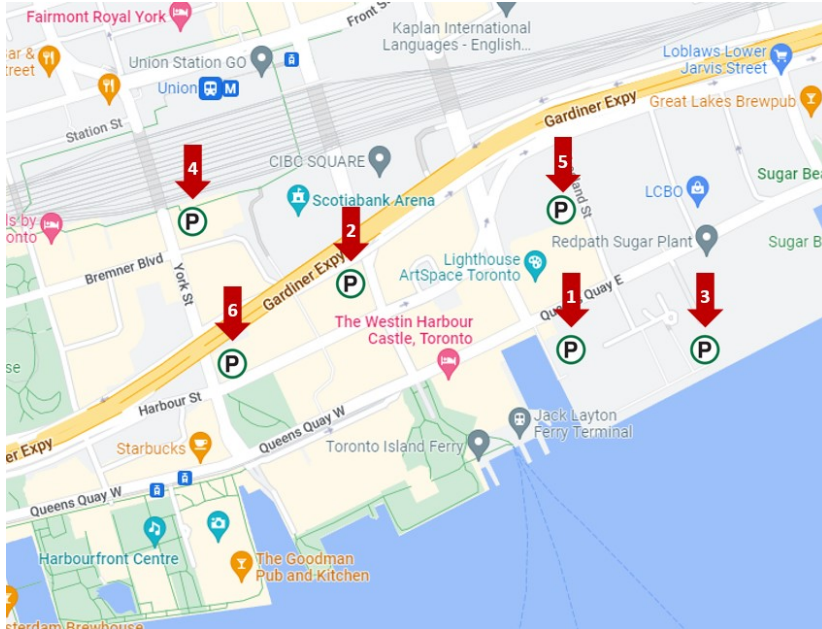

Local Self-Parking Options

As we want to ensure that you receive a seamless arrival, we have compiled a list of local self-parking options for your reference.

Locations are subject to change without notice.

24 HR OUTDOOR LOTS:

1. SP PLUS Parking — 7 Queens Quay E, Toronto, ON, M5A 1B9
2. CANADA AUTO PARKS Parking — 30 Bay St, Toronto, ON, M5J 1B7
3. TARGET Park — 39 Queens Quay E, Toronto, ON, M5E 0A5

24 HR INDOOR GARAGE:

4. Precise ParkLink (located in TELUS Harbour) — 25 York St, Toronto, ON, M5J 2V5
5. Pinnacle Centre Car Parking — 4627 Lake Shore Blvd E, Toronto, ON, M5E 1W7
6. IMPARK One York — 1 York St, Toronto, ON, M5J 2L9