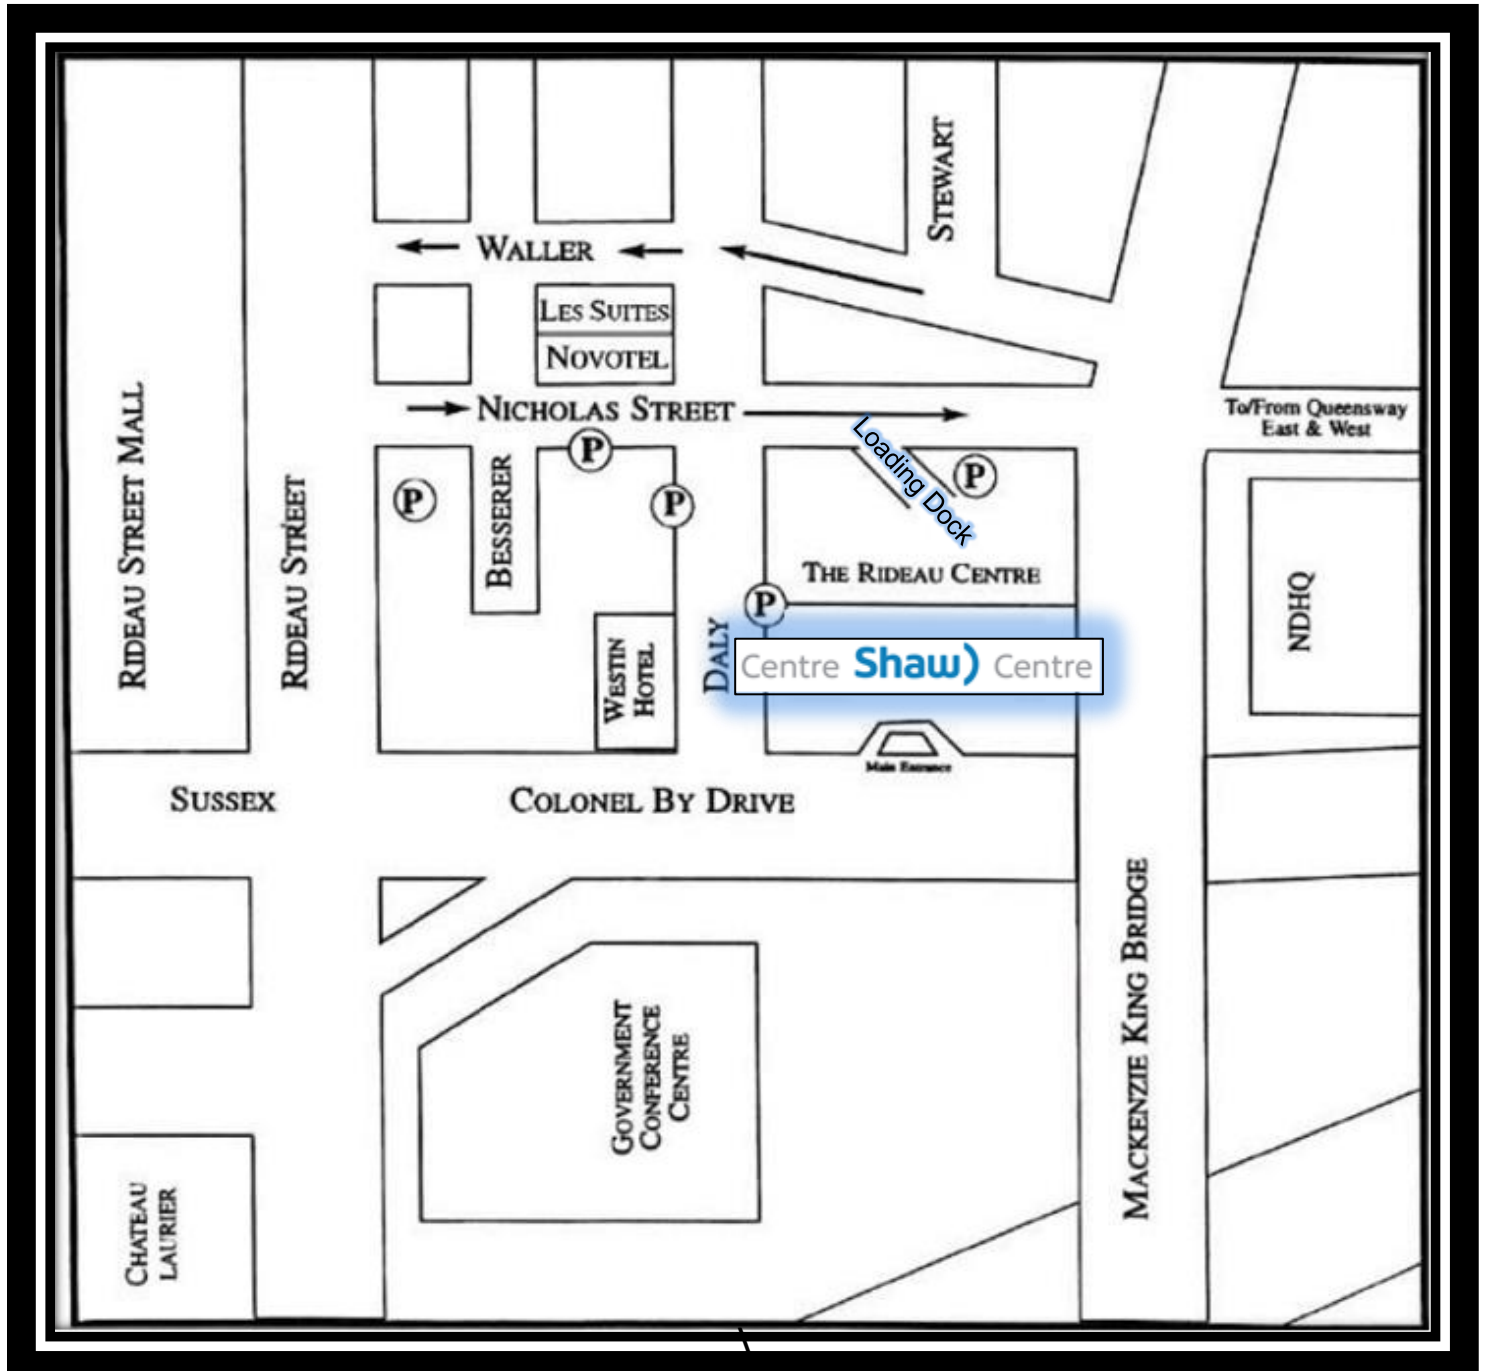

# Centre **Shaw** Centre

## Loading Dock Map

The Shaw Centre Loading Dock entrance is located just off Nicholas Street.

Click the link below for directions by video!

[How to get to the Shaw Centre](#)

55 promenade du Colonel By Drive, Ottawa Ontario, K1N 9J2