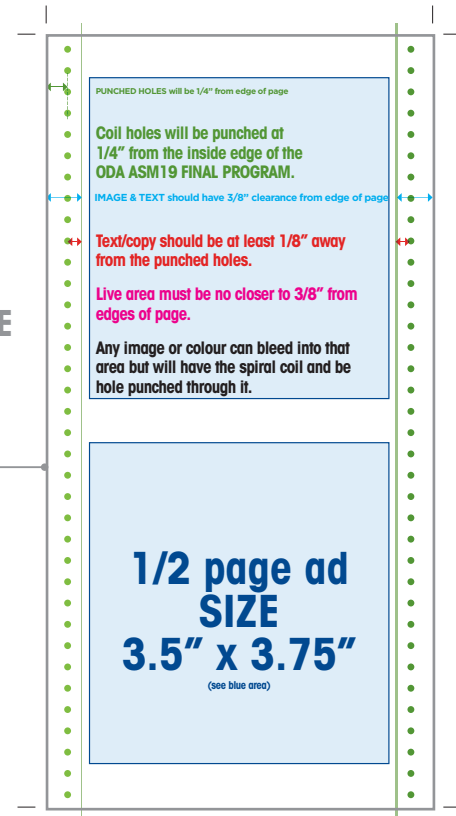

# Detailed Ad Specs: Final Program

**TRIM EDGE OF PAGE**

**PLEASE NOTE: LIVE AREA**