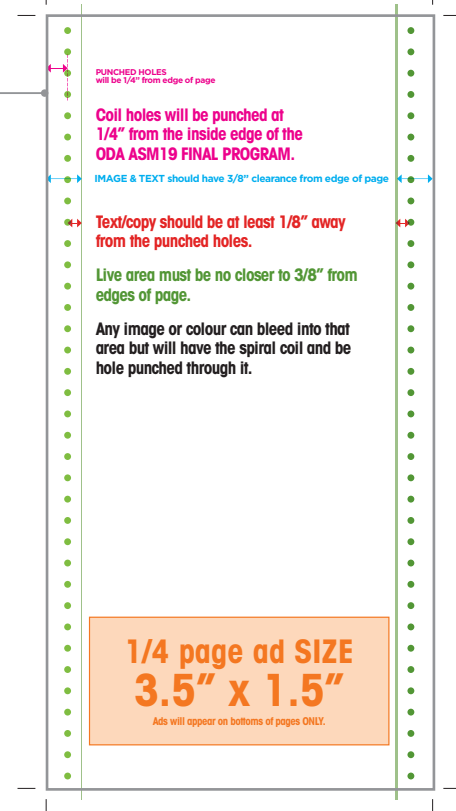

# Detailed Ad Specs: Final Program

**TRIM EDGE OF PAGE**

**PLEASE NOTE: LIVE AREA**