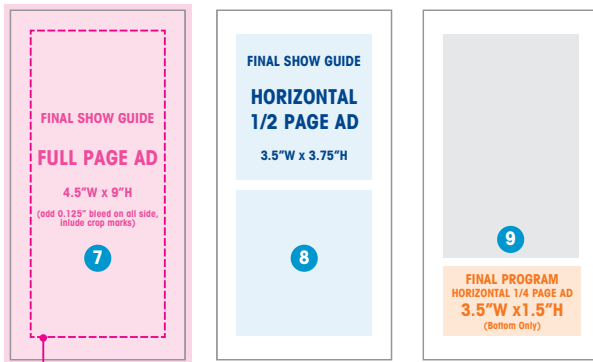

# Detailed Ad Specs: Final Program

**TRIM EDGE OF PAGE**

**PLEASE NOTE: LIVE AREA**