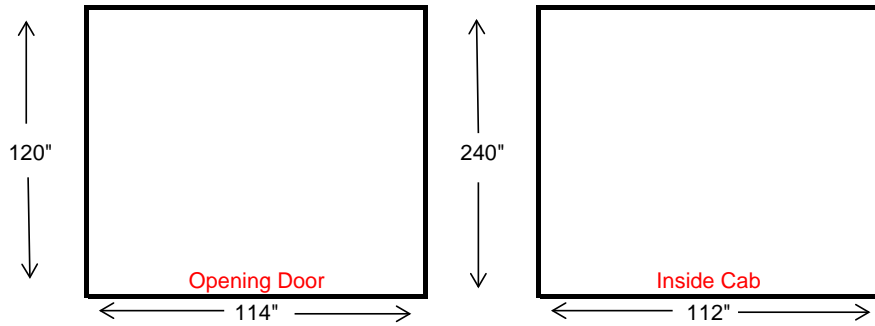

HYATT LOADING DOCK AND FREIGHT DIMENSIONS

Loading Dock Overhead

Freight Elevator

Maximum weight allowed is 1000Kg or 2204lb

Length INSIDE CAB:

20" (no longer)

HYATT CORRIDOR DOOR TO BACKSPACE MEASUREMENTS

Imperial #9 to Corridor Backspace