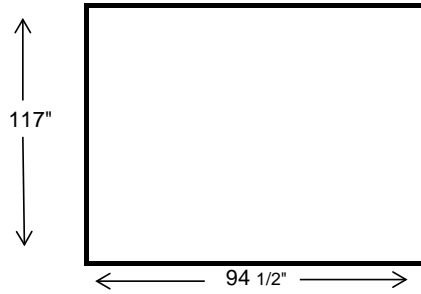

HYATT LOADING DOCK AND FREIGHT DIMENSIONS

Loading Dock Overhead

Freight Elevator

Maximum weight allowed is 1000Kg or 2204lb

Length INSIDE CAB:

20" (no longer)

HYATT CORRIDOR DOOR TO BACKSPACE MEASUREMENTS

Imperial #9 to Corridor Backspace