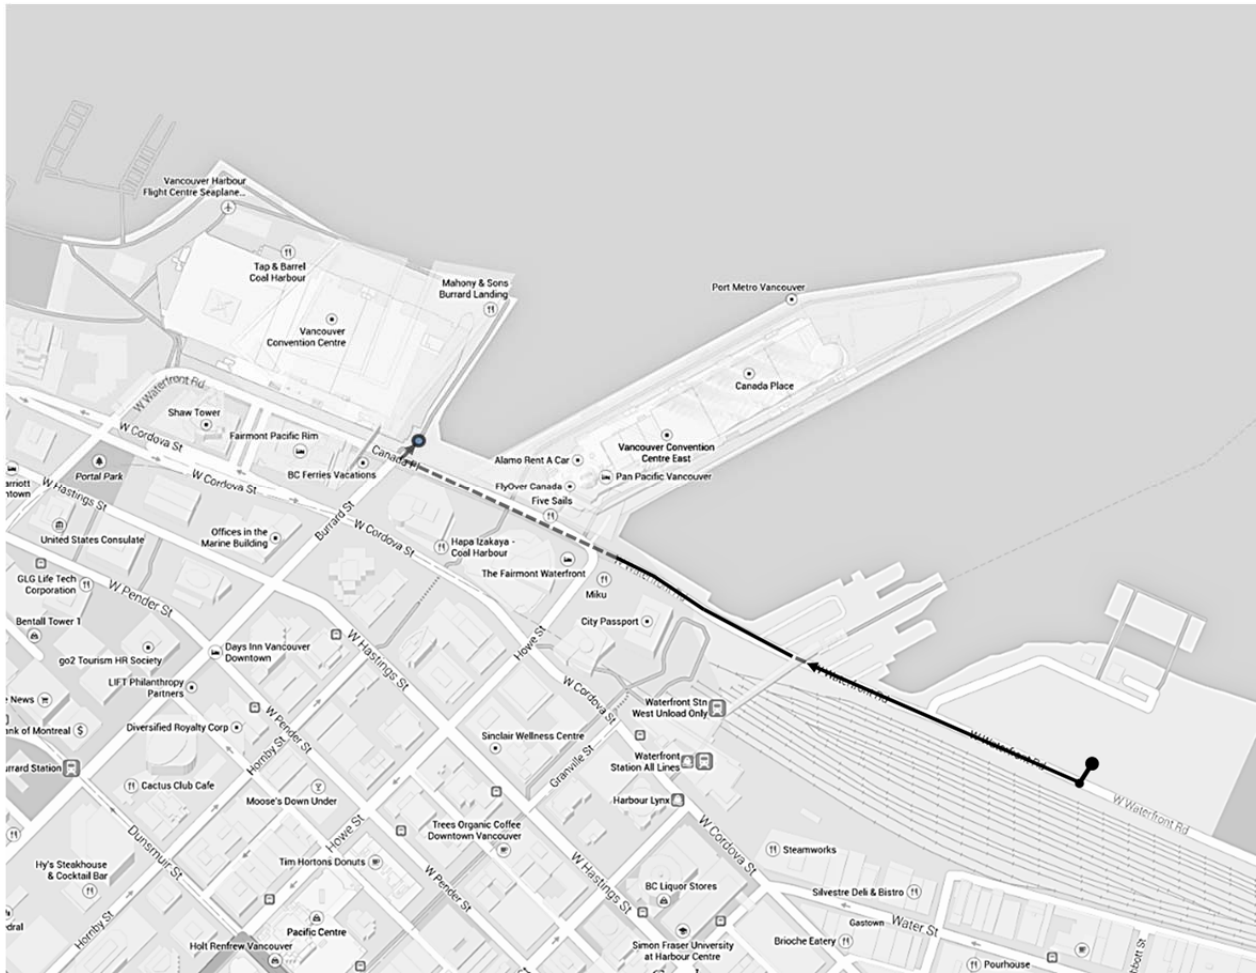

## Directions from the Holding Lot to the Vancouver Convention Centre West Truck Route

1. Head **west** on **W Waterfront Rd** (0.7km)
2. West Truck Route & Loading area located on right hand side of Waterfront Rd

If you require assistance, please contact the Vancouver Convention Centre Guest Services Centre at 604-647-7299

PACIFIC HELIPORT SERVICES LTD.  
VFPA PLAN 2006-053

BURRARD INLET

2006 HIGH WATER MARK FROM AERIAL MAPPING