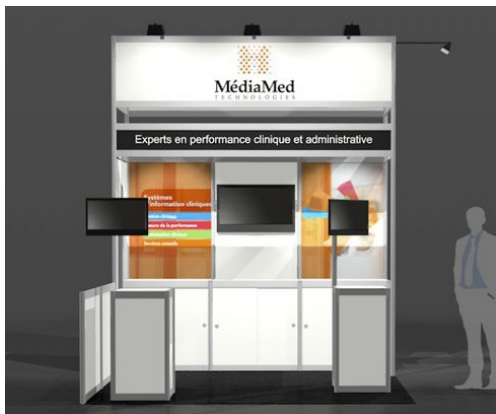

En rafale 10' x 10'

In overview

Contactez-nous! / Contact us! stand@ges.com / 514-367-4848 #226