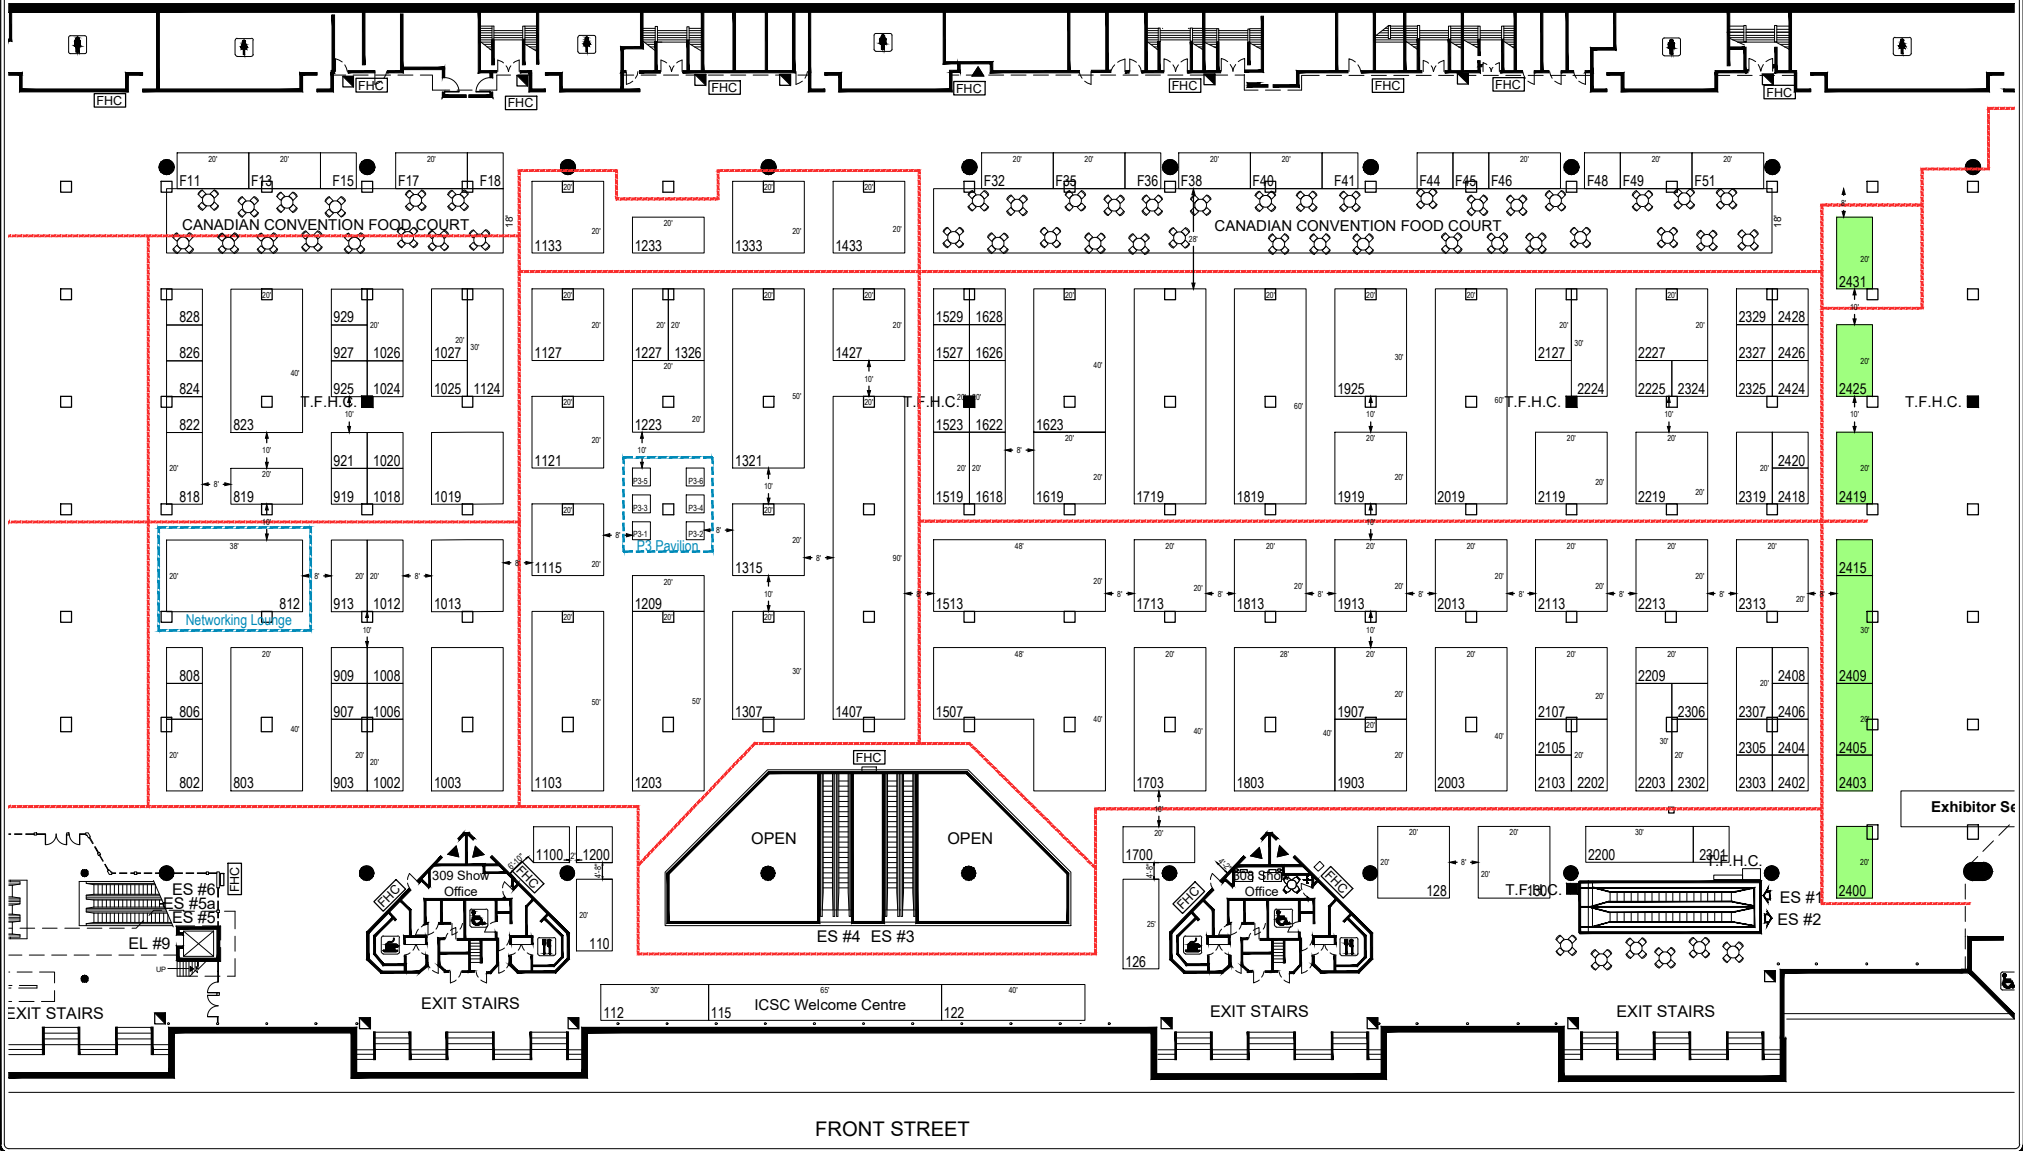

FREIGHT MOVE - OUT SCHEDULE

LIFO (Last In First Out)
Wednesday, October 4th, 5PM - 7PM

— FREIGHT-FREE

2017 ICSC Canadian Convention
October 3-4, 2017
Metro Toronto Convention Centre, North Building, Level 300
Exhibit Halls A, B & C

Confidential Property Of
Global Experience Specialists
File: ICSC17 Sept 11 17.dwg
Layout: Move-Out
Plotted: September 13, 2017, 1:20:11 PM
By: Pirbhai, Nasera