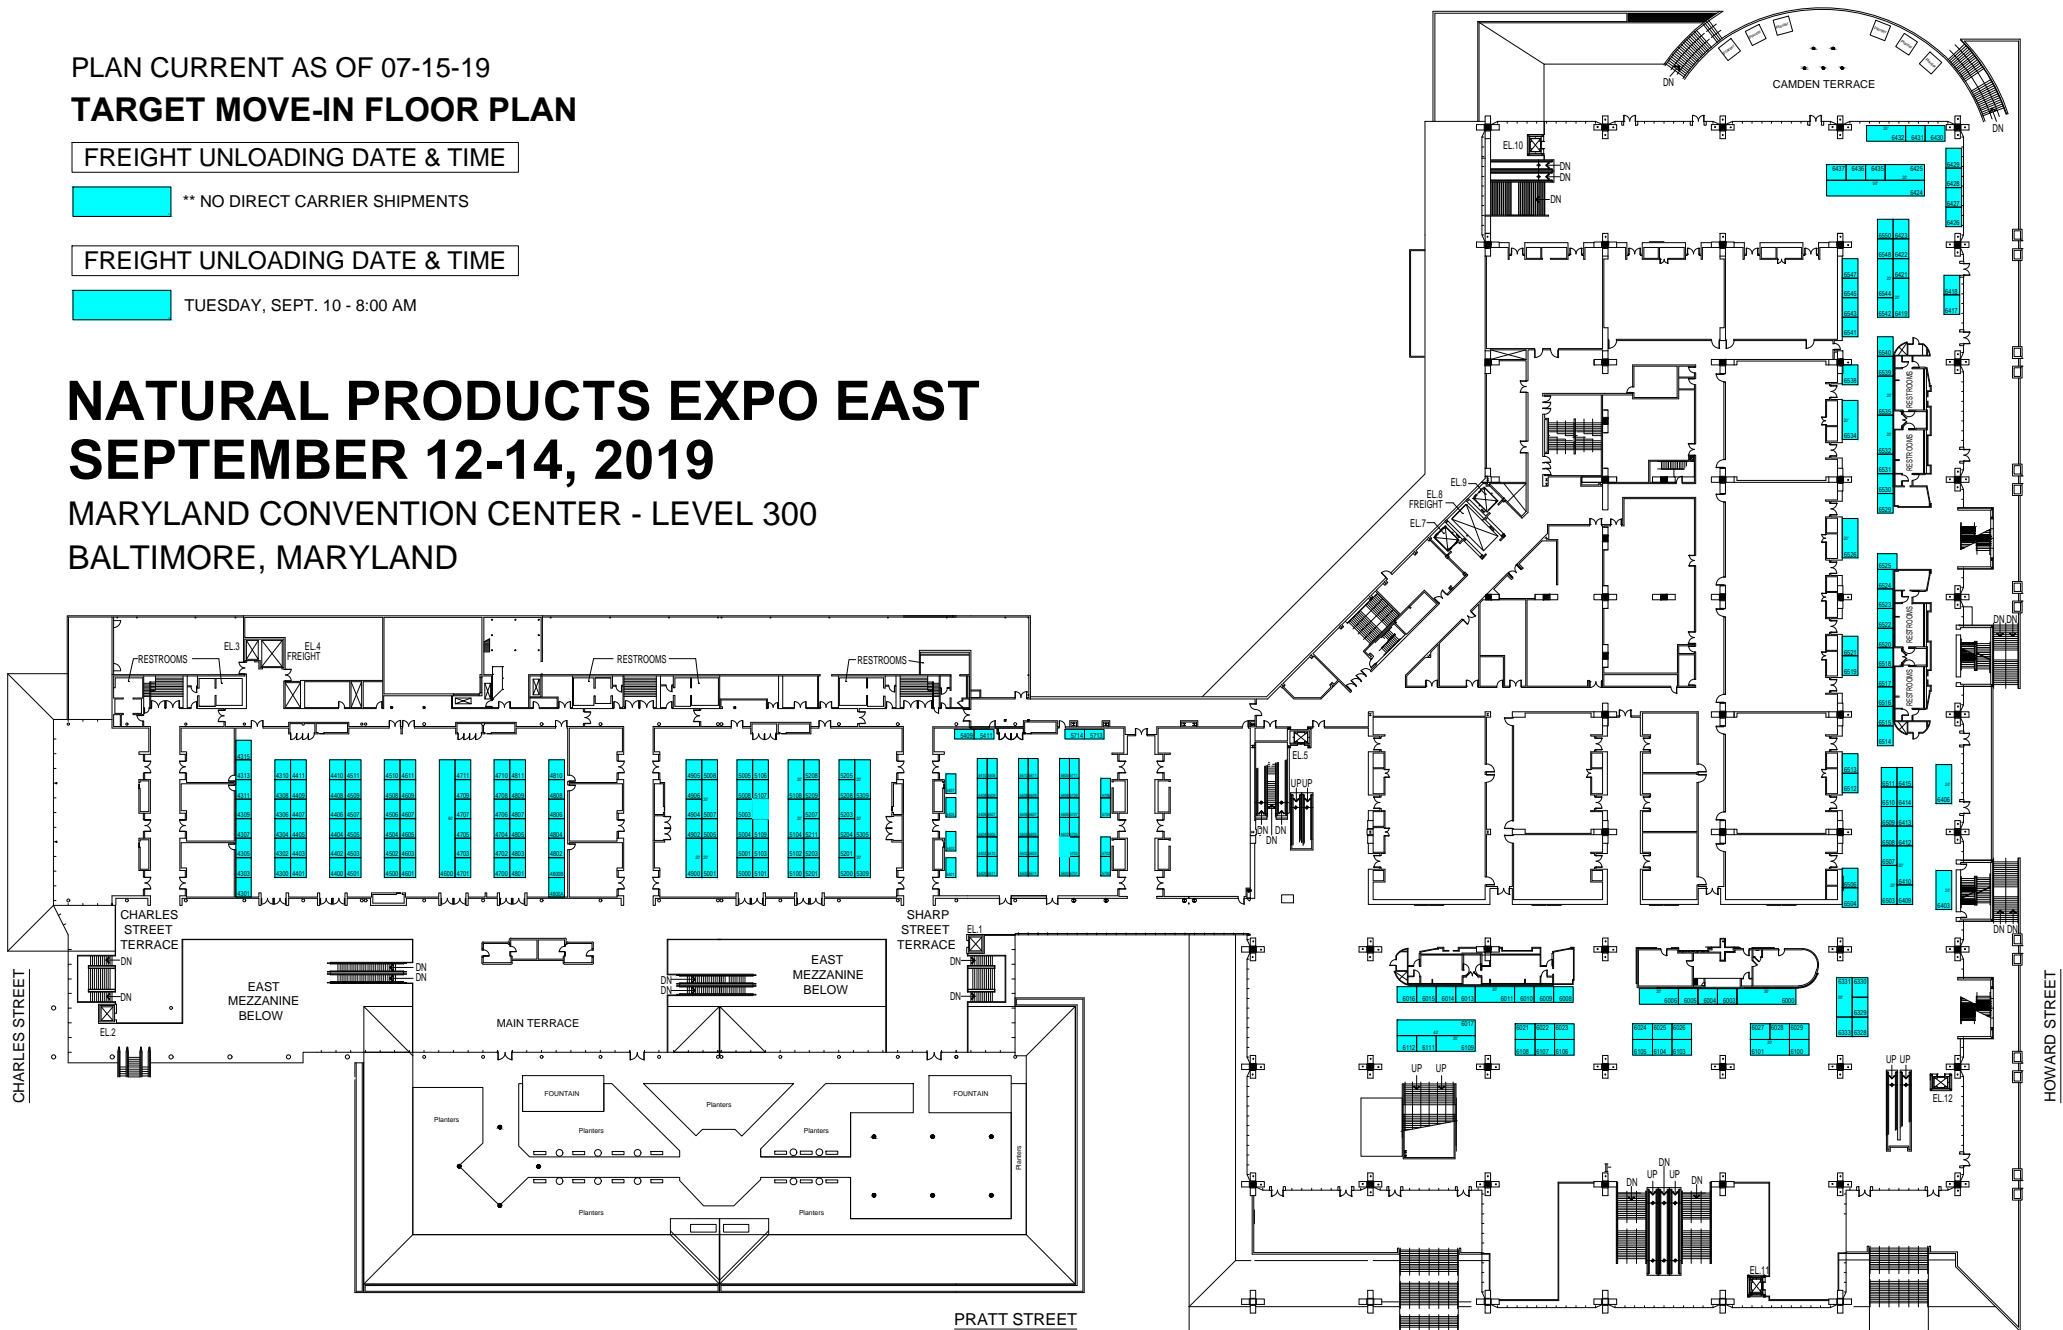

PLAN CURRENT AS OF 07-15-19
TARGET MOVE-IN FLOOR PLAN

FREIGHT UNLOADING DATE & TIME

NO DIRECT CARRIER SHIPMENTS

FREIGHT UNLOADING DATE & TIME

TUESDAY, SEPT. 10 - 8:00 AM

NATURAL PRODUCTS EXPO EAST SEPTEMBER 12-14, 2019

MARYLAND CONVENTION CENTER - LEVEL 300
BALTIMORE, MARYLAND

PLAN CURRENT AS OF 07-15-19

TARGET MOVE-OUT FLOOR PLAN

CARRIER CHECK-IN DATE & TIME FREIGHT CLEAR BY DATE & TIME

 9/15/2019 - 8:00 AM

 9/15/2019 - 5:00 PM

NATURAL PRODUCTS EXPO EAST SEPTEMBER 12-14, 2019

MARYLAND CONVENTION CENTER - LEVEL 300

BALTIMORE, MARYLAND