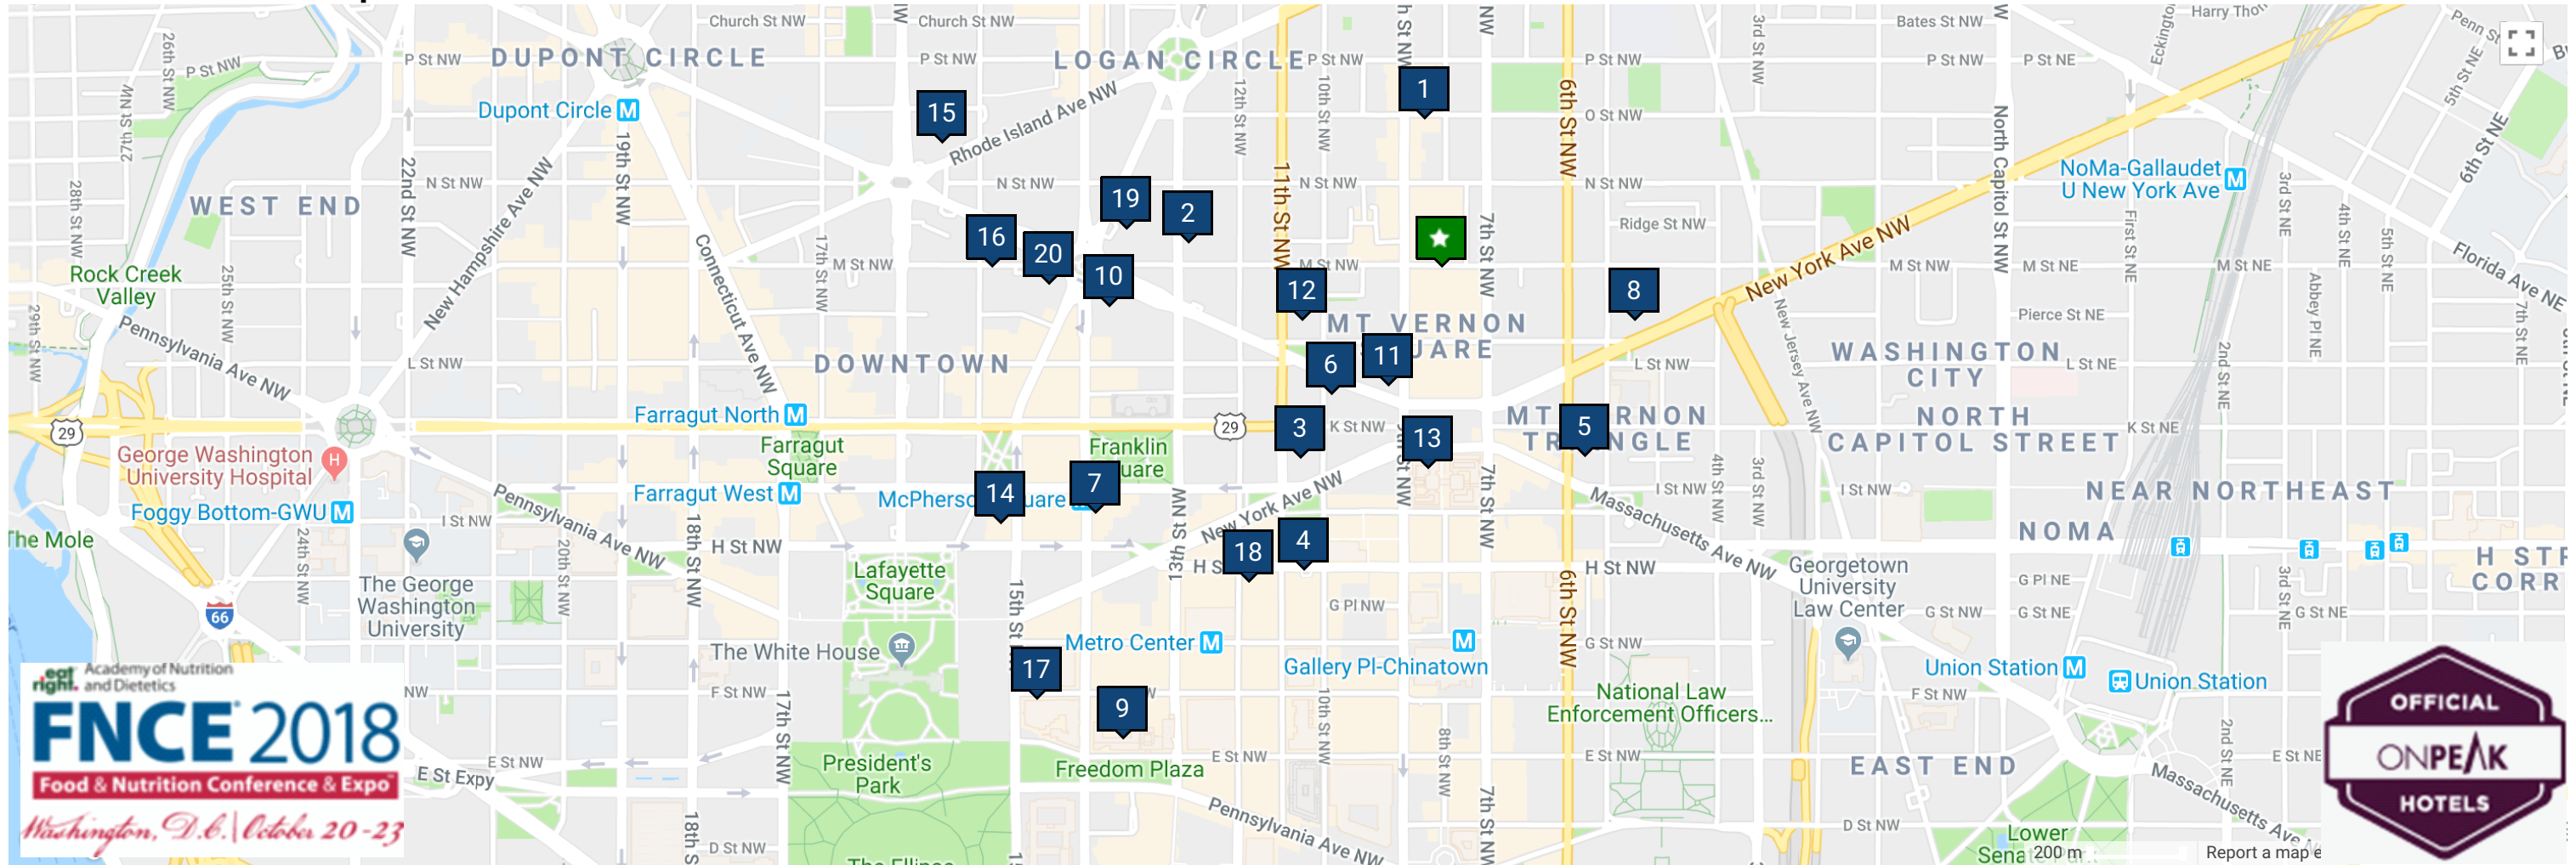

FNCE 2018 Hotel Map

Map Points

-  Washington Convention Center
801 Mount Vernon Place, NW
-  Cambria Suites Washington DC
Convention Center
899 O Street, NW
\$339
-  Comfort Inn Convention Center
Downtown DC
1201 13th Street, NW
\$239
-  Embassy Suites Washington DC
Convention Center
900 10th Street, NW
\$329
-  Grand Hyatt Washington
1000 H Street, NW
\$325
-  Hampton Inn Washington DC
Convention Center
901 6th Street, NW
\$299
-  Henley Park Hotel
926 Massachusetts Avenue, NW
\$319
-  Hilton Garden Inn Washington DC
Downtown
815 14th Street, NW
\$299
-  Homewood Suites Washington DC
Convention Center
465 New York Avenue, NW
\$309
-  JW Marriott Washington, DC
1331 Pennsylvania Avenue, NW
\$331
-  Kimpton Donovan Hotel
1155 14th Street, NW
\$249
-  Marriott Marquis Washington DC
901 Massachusetts Avenue, NW
\$331
HQ Hotel
-  Morrison-Clark Inn
1011 L Street, NW
\$315
-  Renaissance Washington DC Downtown
Hotel
999 9th Street, NW
\$326
-  Sofitel Washington DC Lafayette Square
806 15th Street, NW
\$329
-  The Darcy, Curio Collection by Hilton
1515 Rhode Island Avenue, NW
\$329
-  The Madison, a Hilton Hotel
1177 15th Street, NW
\$269
-  W Hotel- Washington DC
515 15th Street, NW
\$360
-  Washington Marriott at Metro Center
775 12th Street, NW
\$320
-  Washington Plaza Hotel
10 Thomas Circle, NW
\$319
-  Westin Washington DC City Center
1400 M Street, NW
\$299