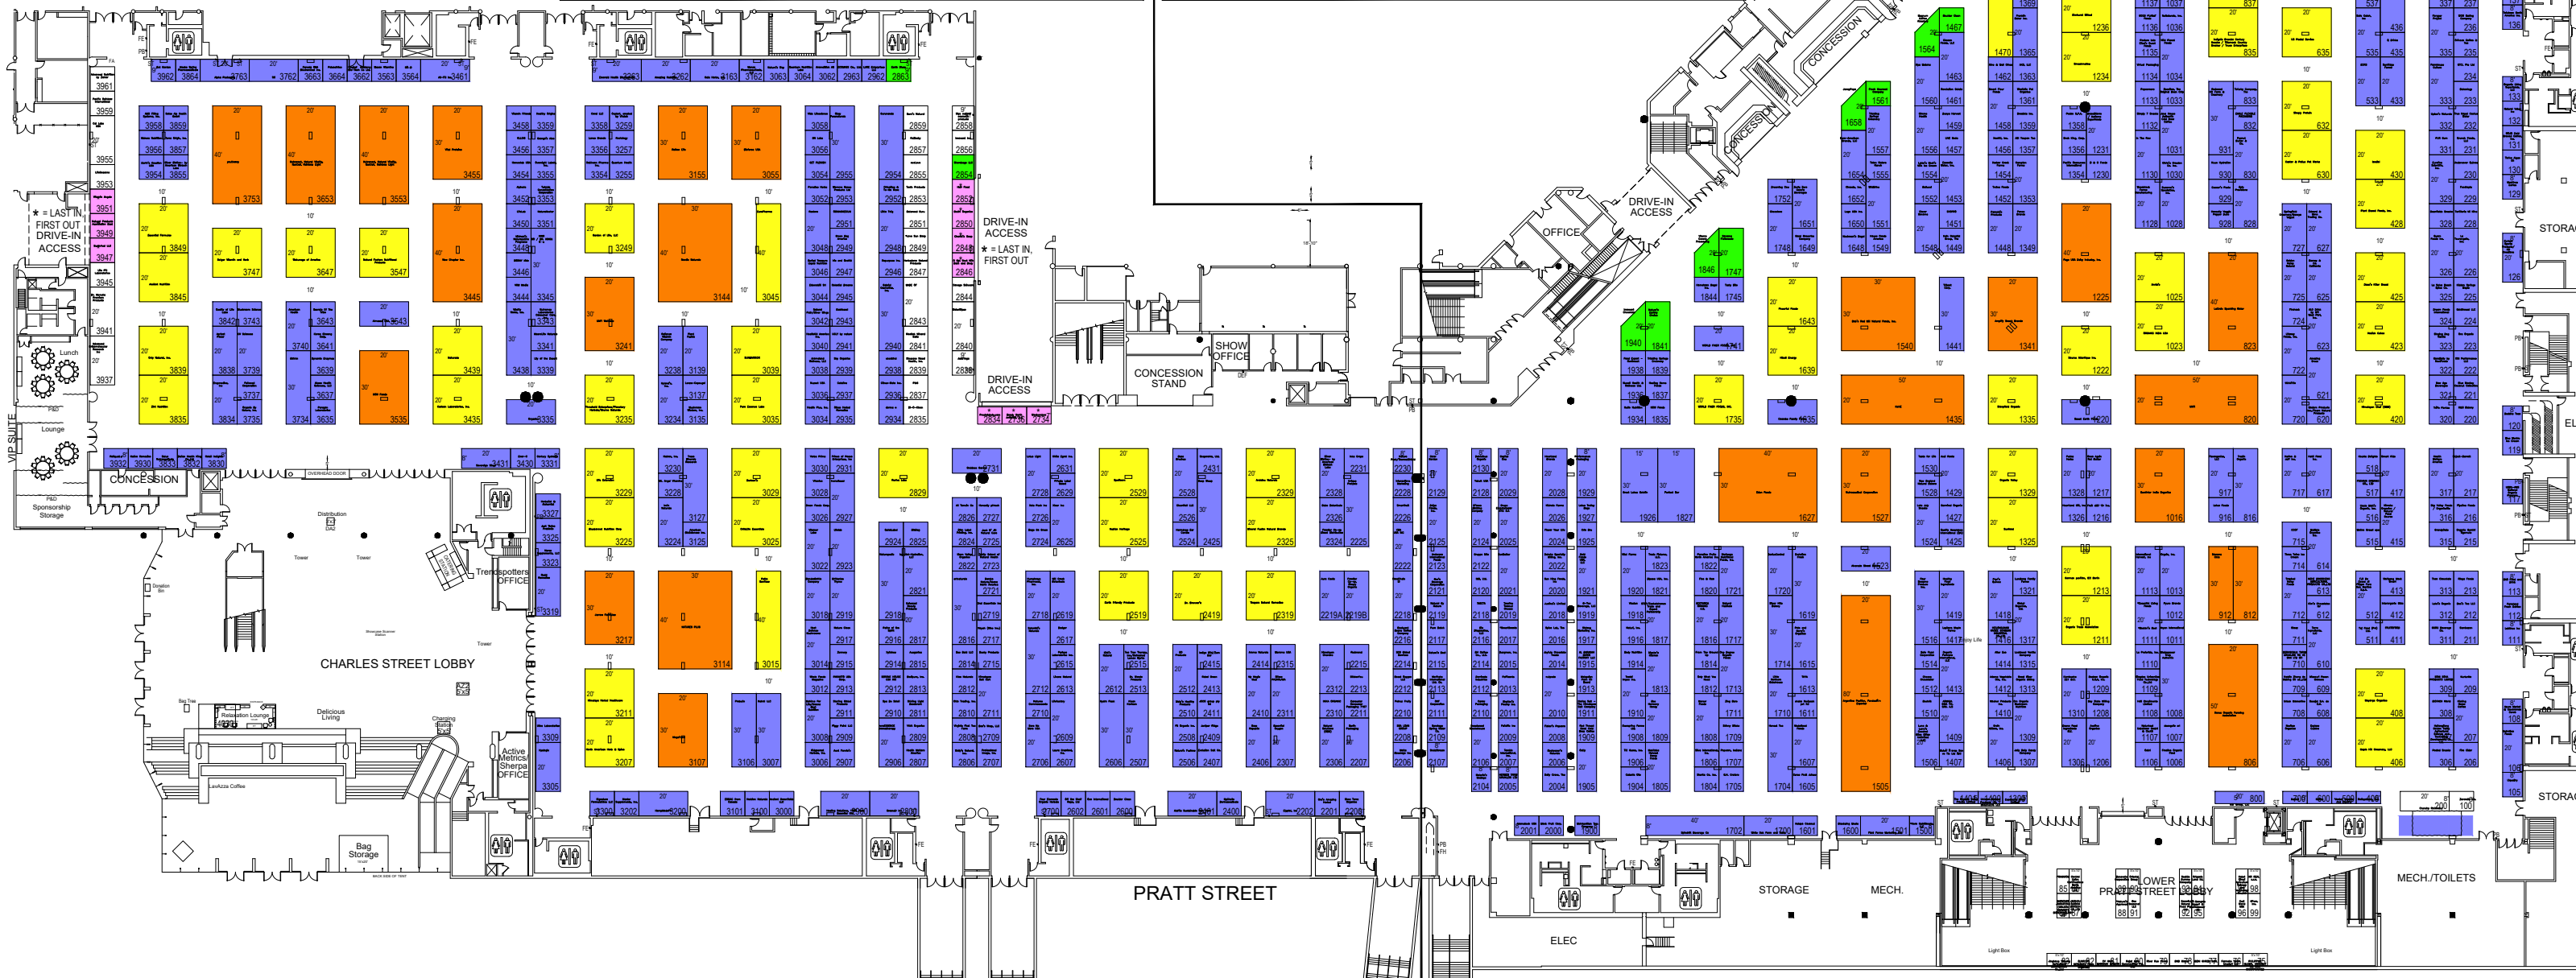

TARGET MOVE-IN FLOOR PLAN

NATURAL PRODUCTS EXPO EAST

SEPTEMBER 13-15, 2018

MARYLAND CONVENTION CENTER - LEVEL 100
BALTIMORE, MARYLAND

CARRIER CHECK-IN DATE & TIME

- SATURDAY, SEPTEMBER 8TH - 1:00 PM
- SUNDAY, SEPTEMBER 9TH - 8:00 AM
- MONDAY, SEPTEMBER 10TH - 8:00 AM
- TUESDAY, SEPTEMBER 11TH - 8:00 AM
- WEDNESDAY, SEPTEMBER 12TH - 1:00 PM
- THURSDAY, SEPTEMBER 13TH - 7:00 AM (LAST IN, FIRST OUT)

CARRIER CHECK-IN DATE & TIME

FREIGHT CLEAR BY DATE & TIME

- SATURDAY, SEPTEMBER 15TH - 3:00 PM
- SUNDAY, SEPTEMBER 16TH - 8:00 AM
- MONDAY, SEPTEMBER 17TH - 8:00 AM
- MONDAY, SEPTEMBER 17TH - 10:00 AM
- TUESDAY, SEPTEMBER 18TH - 8:00 AM

- SATURDAY, SEPTEMBER 15TH - 6:00 PM
- SUNDAY, SEPTEMBER 16TH - 5:00 PM
- MONDAY, SEPTEMBER 17TH - 5:00 PM
- MONDAY, SEPTEMBER 17TH - 7:00 PM
- TUESDAY, SEPTEMBER 18TH - 2:00 PM

PLAN CURRENT AS OF: 04-18-18

TARGET MOVE-OUT FLOOR PLAN

**NATURAL PRODUCTS EXPO EAST
SEPTEMBER 13-15, 2018
MARYLAND CONVENTION CENTER - LEVEL 100
BALTIMORE, MARYLAND**