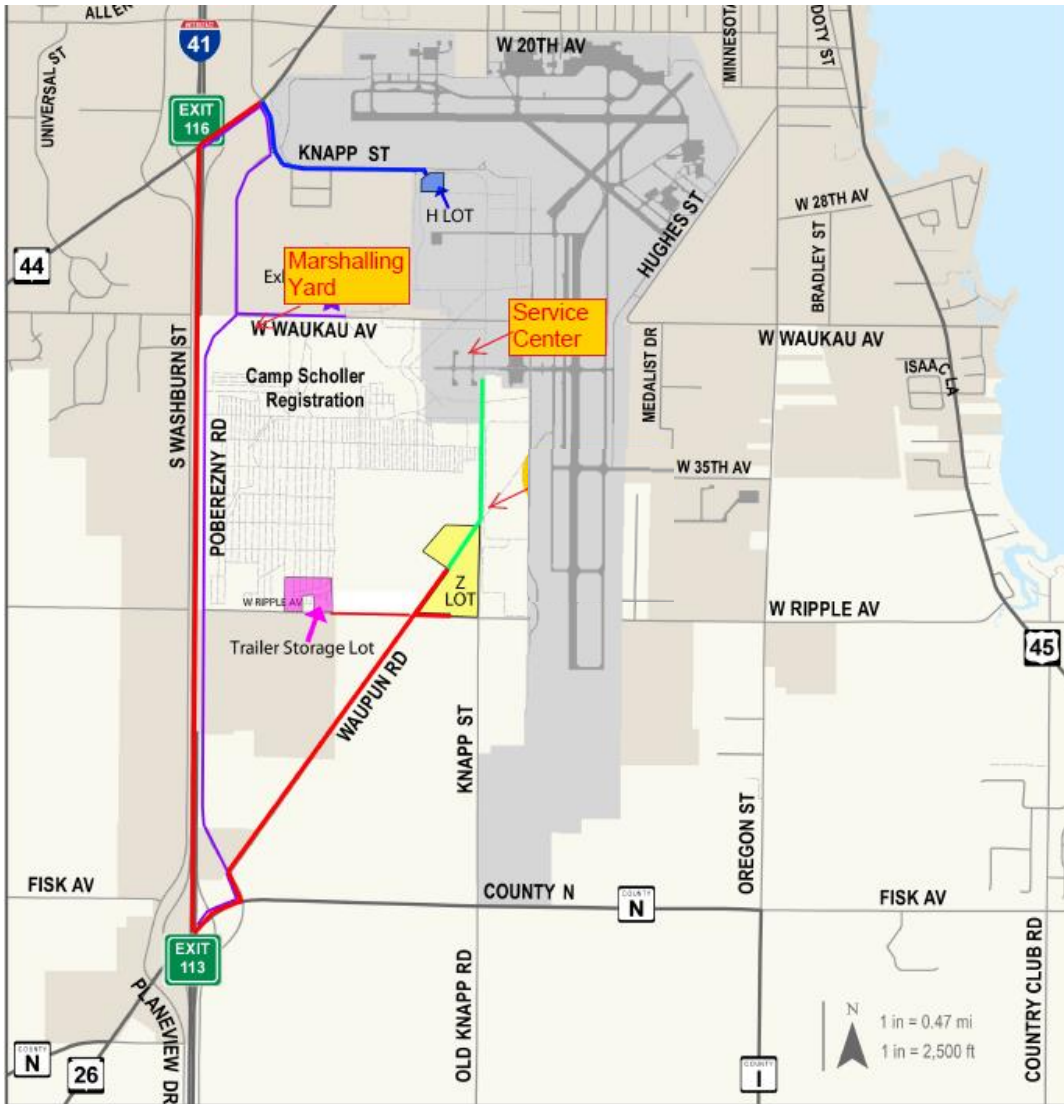

Marshaling Yard: Follow the directing signs for the marshaling yard.
 1001 W. Waukau Ave
 Oshkosk, WI 54902

- Route to Exhibitor Z Lot Parking & Storage Lot Use Exit 113
- Route to Exhibit Space From Z Lot Parking 7am-9am and 5pm-6pm
- Route to Exhibitor H Lot Parking Use Exit 116
- Check-In Route
- ★ Exhibitor Check-In