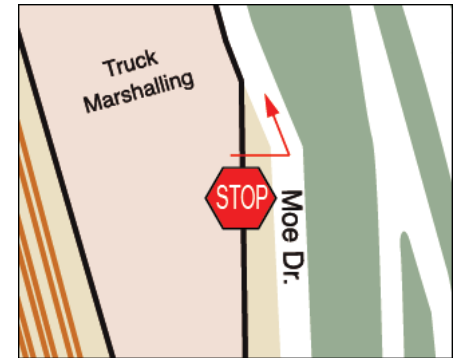

Chicago Comics & Entertainment Expo

2017

McCormick Place South - Level 3 - Halls A1 & A2

Location Address:
McCormick Place
2301 Lake Shore Drive
Chicago, IL 60616

Dock Directions

Follow S3 Signs to South Building ASUV Loading & Unloading Docks

1. When leaving Check-In Area, at the Stop Sign, make a **left turn**. Follow the signs marked **S3** straight ahead on Moe Drive.

2. At the stop sign at Mc8th and Moe Drive, continue **straight ahead**.

3. At next street, Mc7th and Moe Drive, make a **left turn**.

4. Drive forward to ramps, make a **left turn** and head up the ramp.
5. At top of the ramp, make a **left turn** and follow S3 signs.

6. **Docks - you will be guided in Show Mgmt - Look for Yellow Vest**

GATE 43 - 44
 Hotel Shuttle

AREA BETWEEN 25TH AND 31ST STREETS COMPRESSED TO FIT PAGE