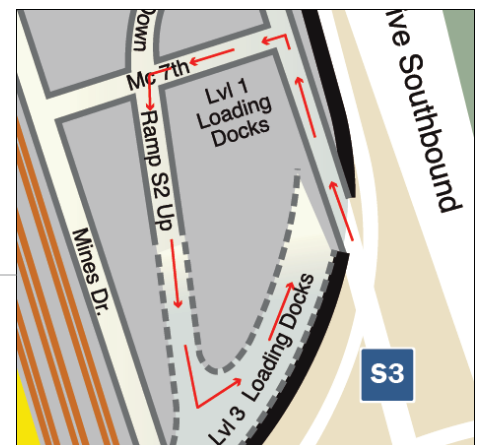

Chicago Comics & Entertainment Expo

2017

McCormick Place South - Level 3 - Halls A1 & A2

Location Address:
McCormick Place
2301 Lake Shore Drive
Chicago, IL 60616

Dock Directions

Follow S3 Signs to South Building ASUV Loading & Unloading Docks

1. When leaving Check-In Area, at the Stop Sign, make a **left turn**. Follow the signs marked **S3** straight ahead on Moe Drive.

2. At the stop sign at Mc8th and Moe Drive, continue **straight ahead**.

3. At next street, Mc7th and Moe Drive, make a **left turn**.

4. Drive forward to ramps, make a **left turn** and head up the ramp.
5. At top of the ramp, make a **left turn** and follow S3 signs.

6. **Docks - you will be guided in Show Mgmt - Look for Yellow Vest**

TRANSPORTATION ENTRANCE GATES

LAKESIDE CENTER

GATE 30
 Taxi Drop Off/Pick Up
 Accessible Drop Off/
 Pick Up

GATE 31 - 34
 Hotel Shuttle

GATE 37
 Taxi Drop Off
 Accessible Drop Off

GATE 38
 Limo/Private Charter