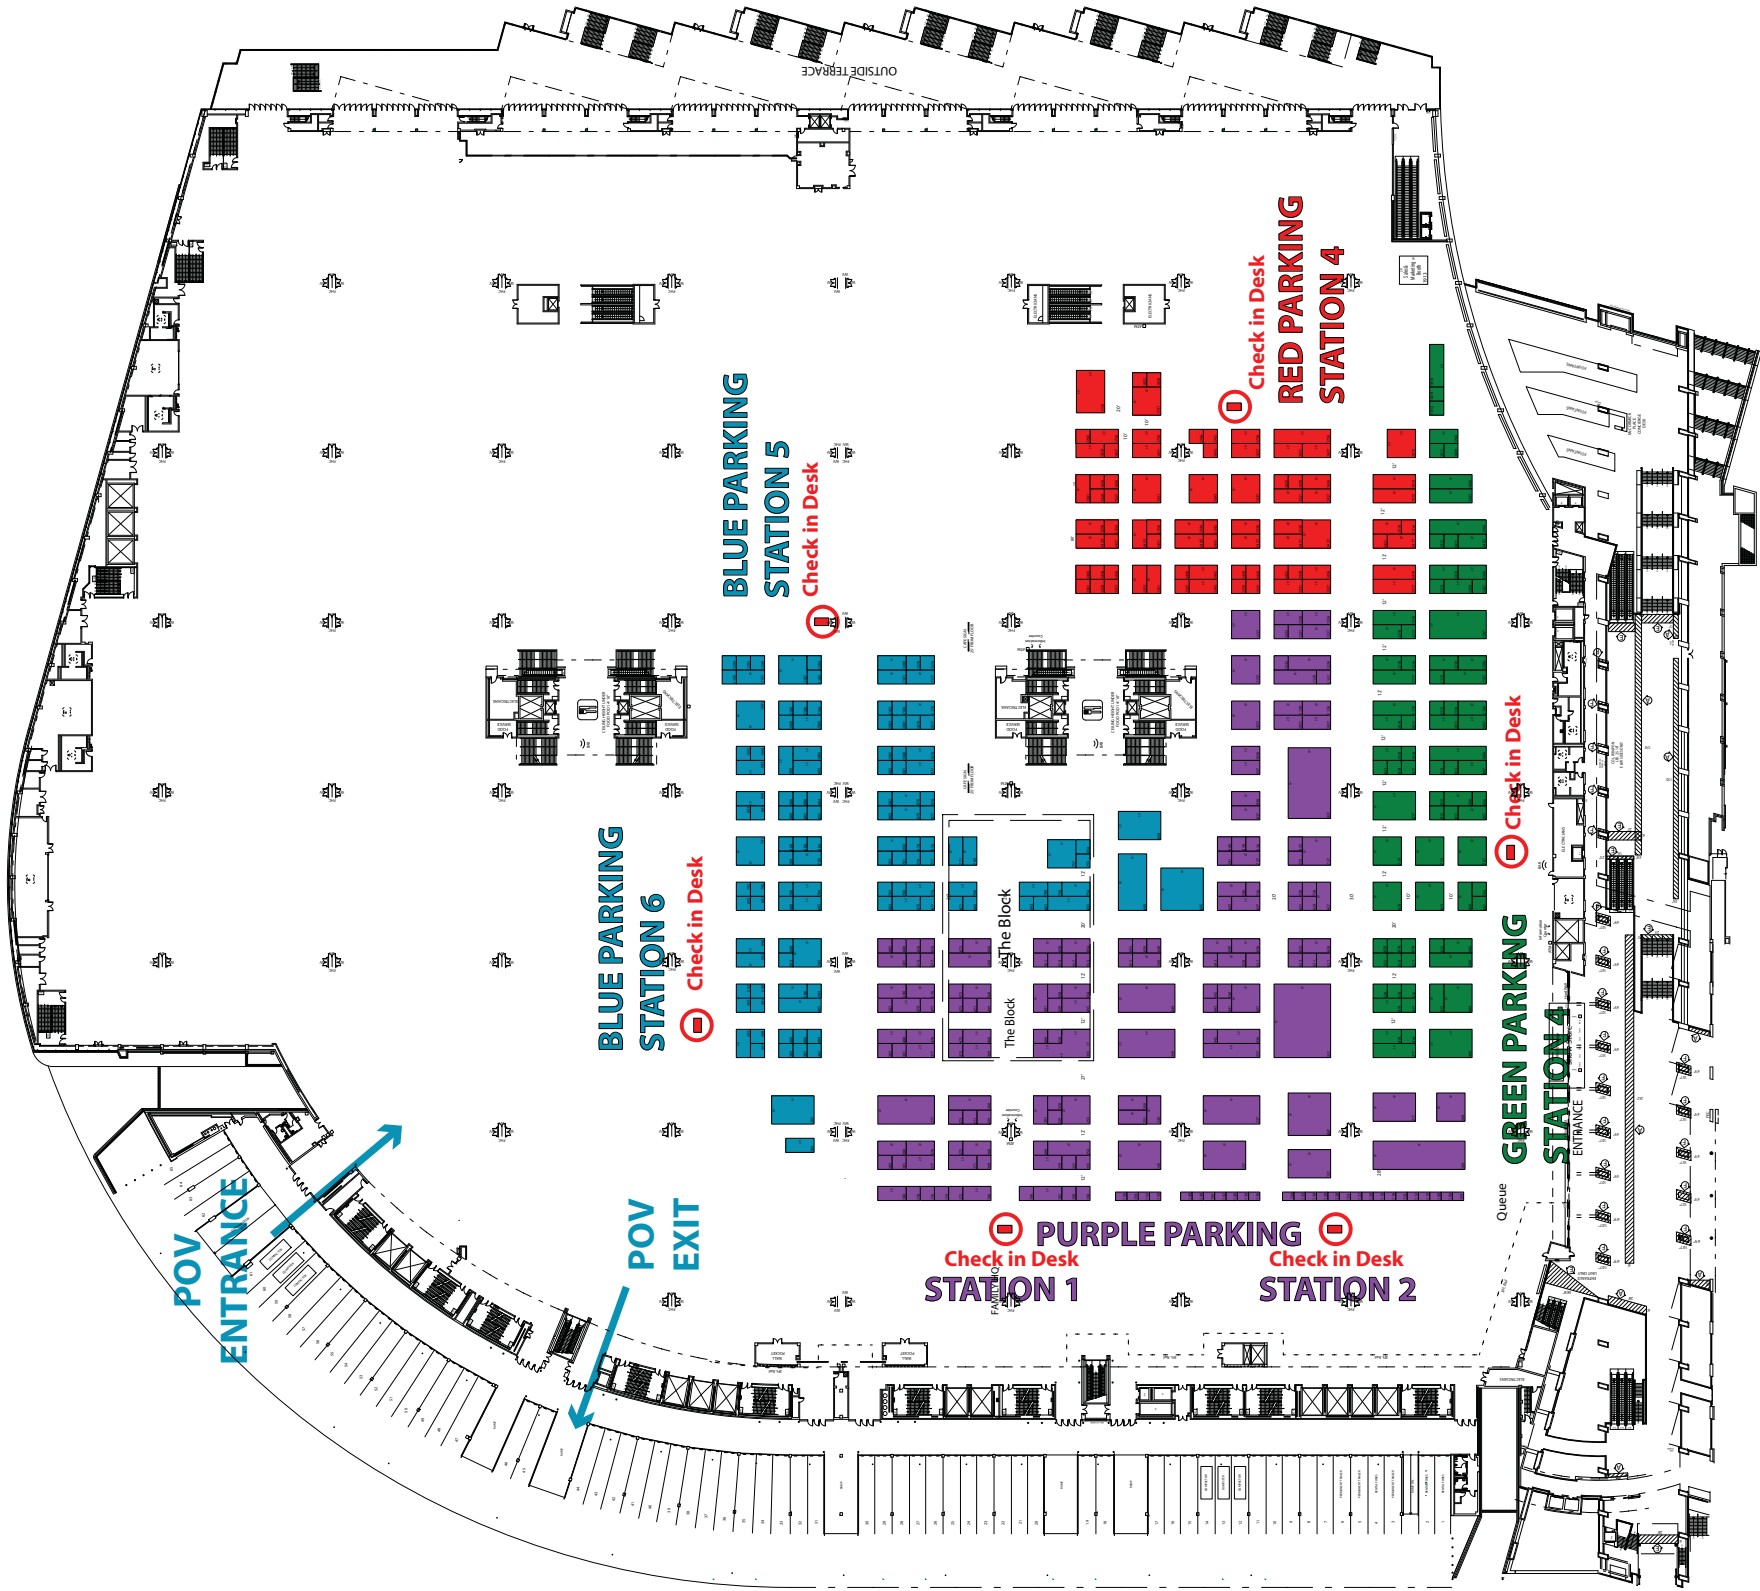

Chicago Comics & Entertainment Expo

2017

McCormick Place South - Level 3 - Halls A1 & A2

Location Address:
McCormick Place
2301 Lake Shore Drive
Chicago, IL 60616

Dock Directions

Follow S3 Signs to South Building ASUV Loading & Unloading Docks

1. When leaving Check-In Area, at the Stop Sign, make a **left turn**. Follow the signs marked **S3** straight ahead on Moe Drive.

2. At the stop sign at Mc8th and Moe Drive, continue **straight ahead**.

3. At next street, Mc7th and Moe Drive, make a **left turn**.

4. Drive forward to ramps, make a **left turn** and head up the ramp.
5. At top of the ramp, make a **left turn** and follow S3 signs.

6. **Docks - you will be guided in Show Mgmt - Look for Yellow Vest**

TRANSPORTATION ENTRANCE GATES

LAKESIDE CENTER

GATE 30
 Taxi Drop Off/Pick Up
 Accessible Drop Off/
 Pick Up

GATE 31 - 34
 Hotel Shuttle

GATE 37
 Taxi Drop Off
 Accessible Drop Off

GATE 38
 Limo/Private Charter