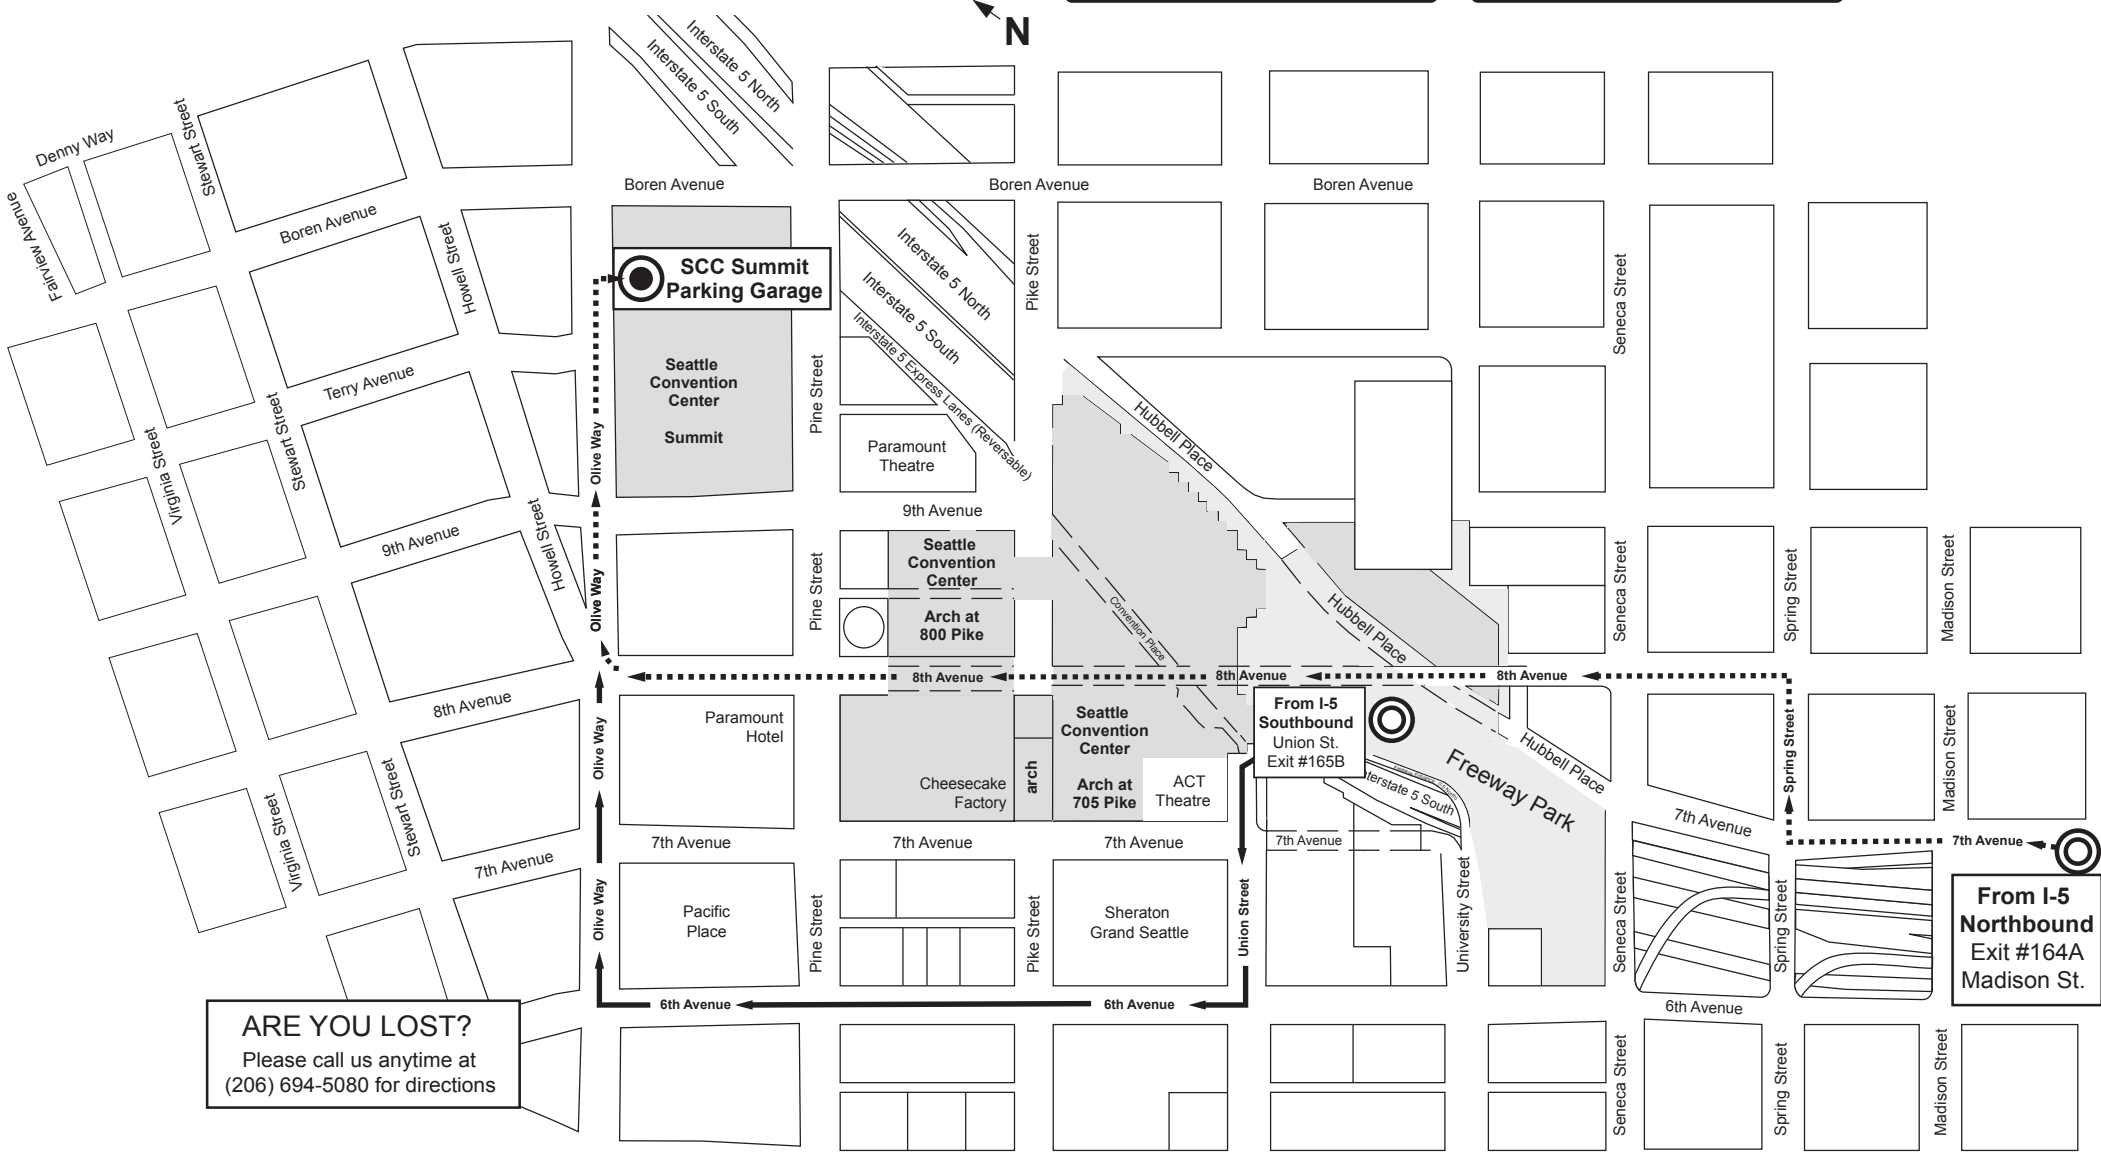

Seattle Convention Center Summit Hand-Carried Freight Loading Area

1009 Olive Way

LOAD AND UNLOAD ONLY · NO PARKING

Maximum Vehicle Height 8' 4" on Level 1

Maximum Vehicle Height 6' 10" on Levels 2 and 3

Contact show management for hours of operations for your event

FROM I-5 SOUTHBOUND

- Interstate 5 southbound
- Union Street exit 165B
- Right on 6th Avenue
- Right on Olive Way
- Garage entrance is on your right
- Follow signs to loading area

FROM I-5 NORTHBOUND

- Interstate 5 northbound
- Madison Street exit 164A
- Right on Spring Street
- Left on 8th Avenue
- Right on Olive Way
- Garage entrance is on your right
- Follow signs to loading area

ARE YOU LOST?
Please call us anytime at
(206) 694-5080 for directions

**From I-5 Northbound
Exit #164A
Madison St.**