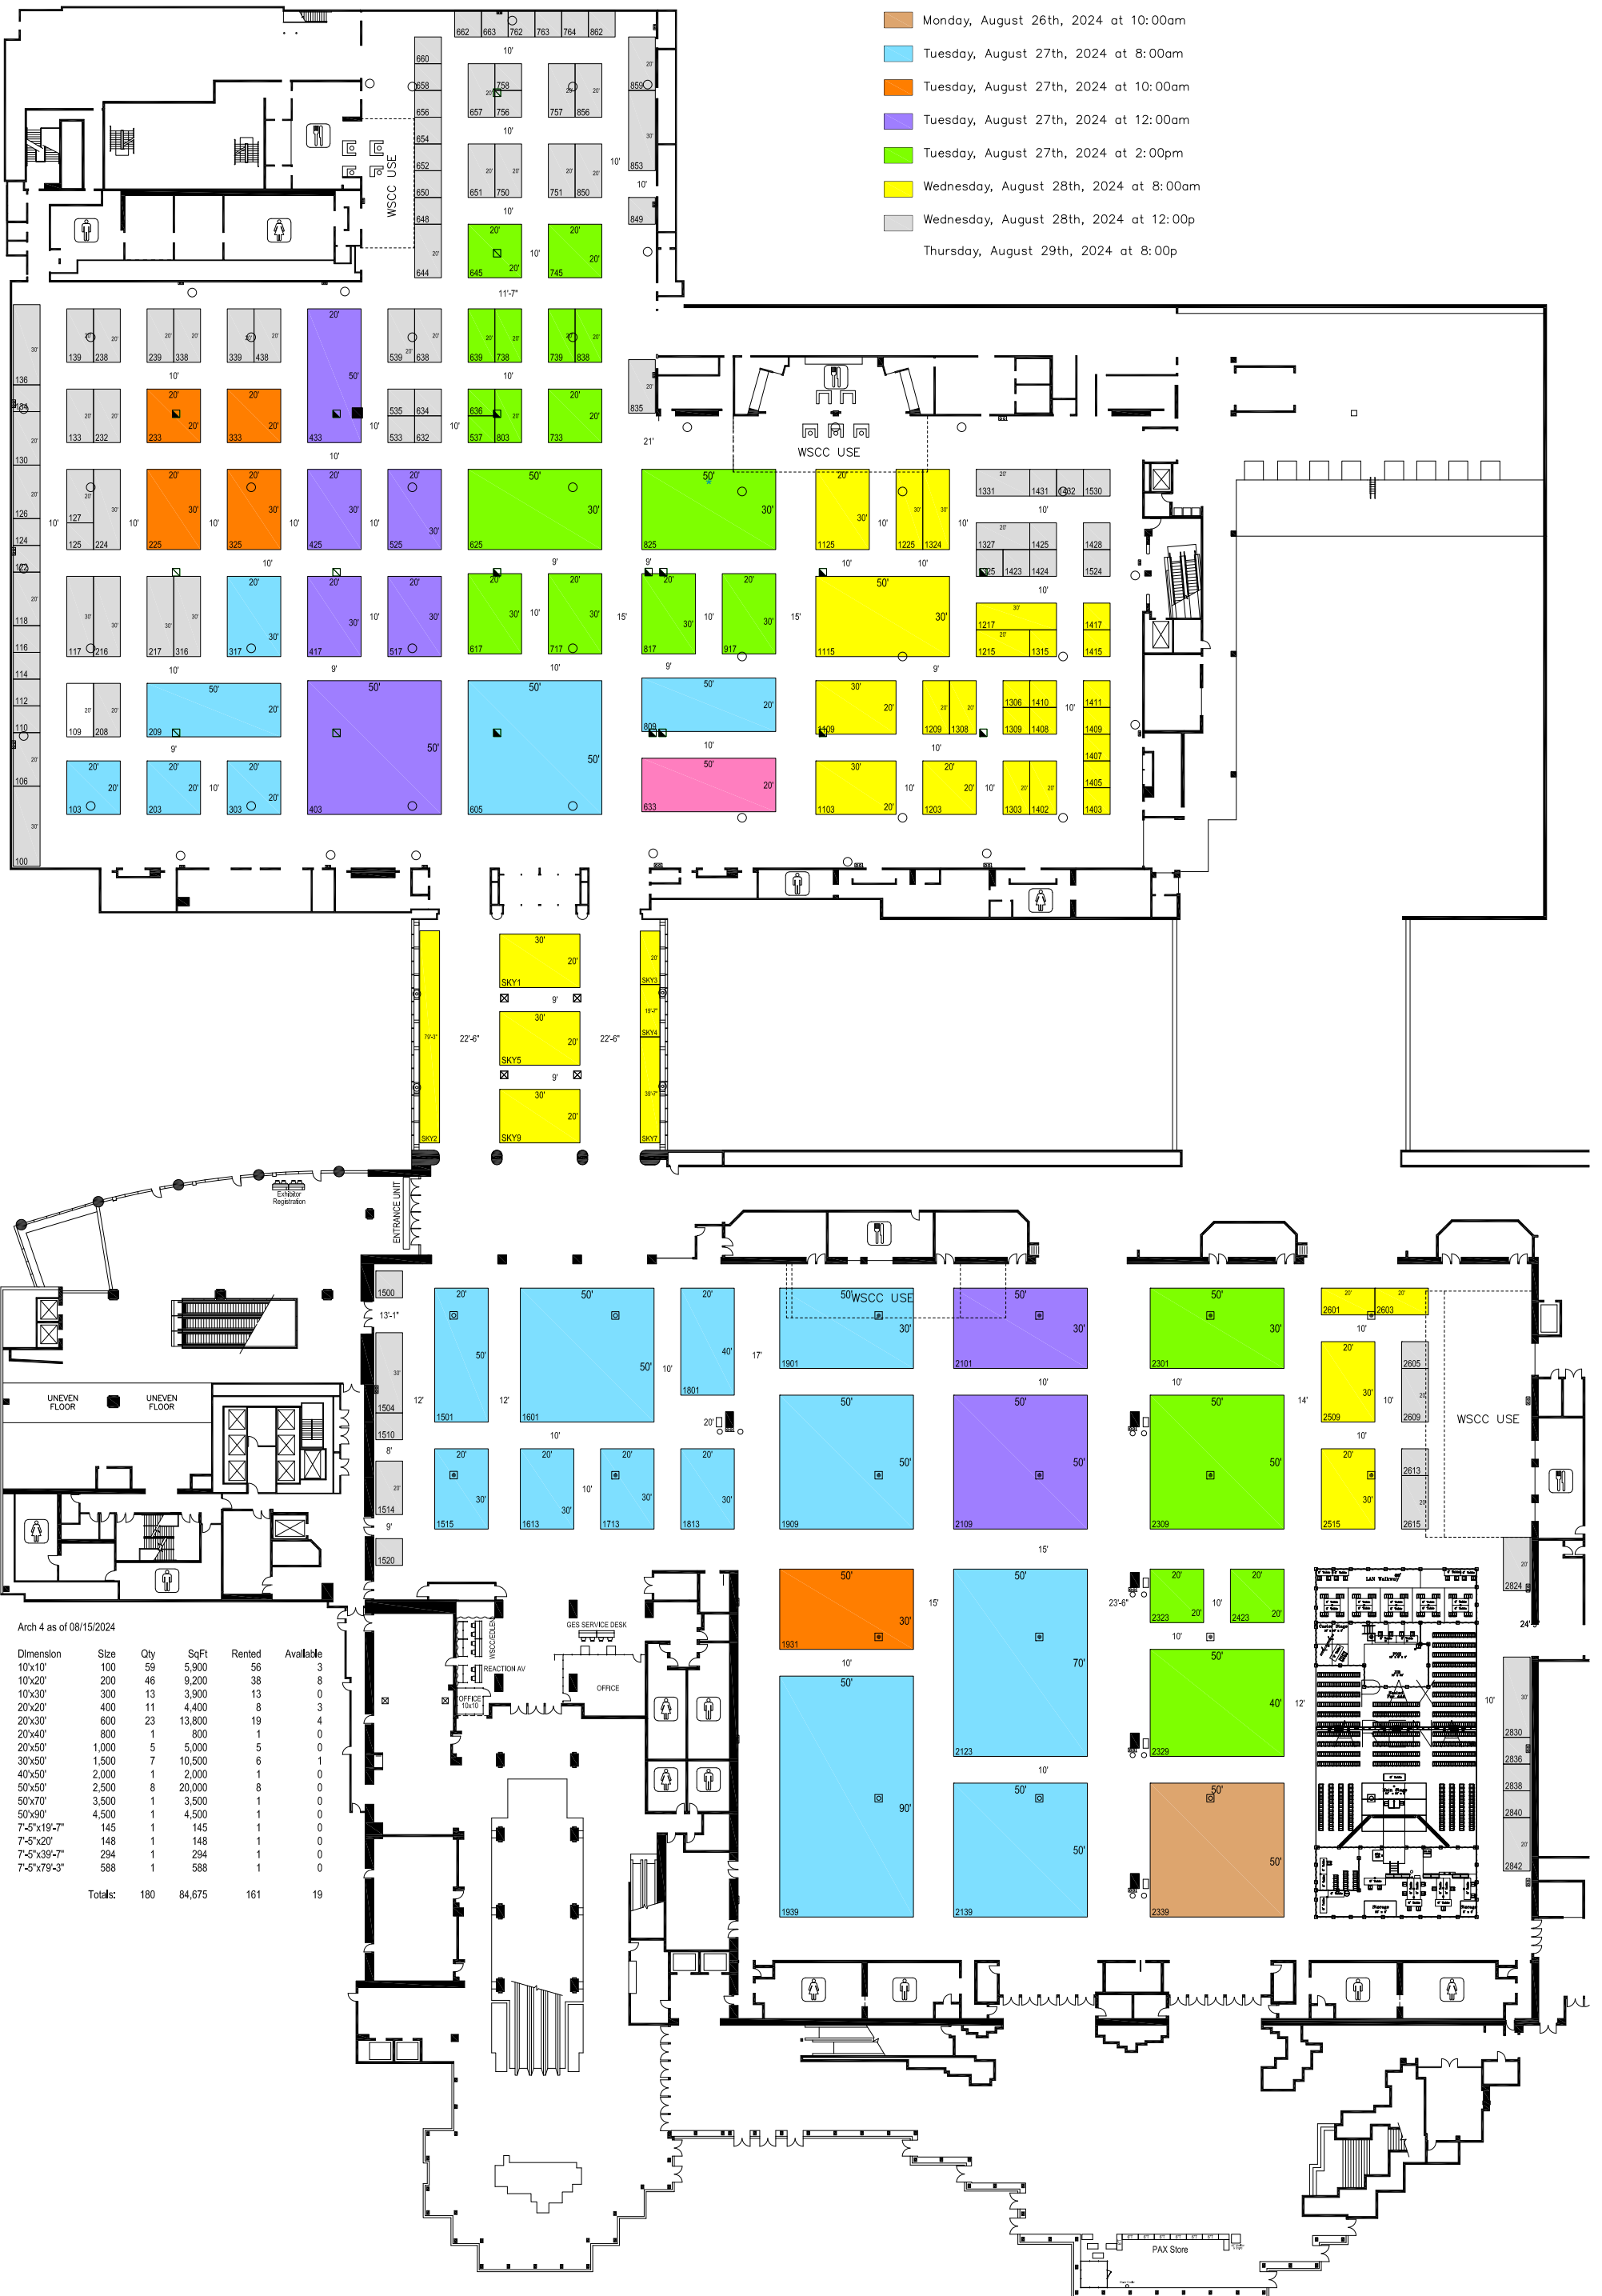

FREIGHT TARGET-IN DATE & TIME

- Monday, August 26th, 2024 at 8:00am
- Monday, August 26th, 2024 at 10:00am
- Tuesday, August 27th, 2024 at 8:00am
- Tuesday, August 27th, 2024 at 10:00am
- Tuesday, August 27th, 2024 at 12:00am
- Tuesday, August 27th, 2024 at 2:00pm
- Wednesday, August 28th, 2024 at 8:00am
- Wednesday, August 28th, 2024 at 12:00p
- Thursday, August 29th, 2024 at 8:00p

Arch 4 as of 08/15/2024

Dimension	Size	Qty	SqFt	Rented	Available
10x10'	100	59	5,900	56	3
10x20'	200	46	9,200	38	8
10x30'	300	13	3,900	13	0
20x20'	400	11	4,400	8	3
20x30'	600	23	13,800	19	4
20x40'	800	1	800	1	0
20x50'	1,000	5	5,000	5	0
30x50'	1,500	7	10,500	6	1
40x50'	2,000	1	2,000	1	0
50x50'	2,500	8	20,000	8	0
50x70'	3,500	1	3,500	1	0
50x90'	4,500	1	4,500	1	0
7-5"x19-7"	145	1	145	1	0
7-5"x20"	148	1	148	1	0
7-5"x39-7"	294	1	294	1	0
7-5"x79-3"	588	1	588	1	0
Totals:	180	84,675	161	19	