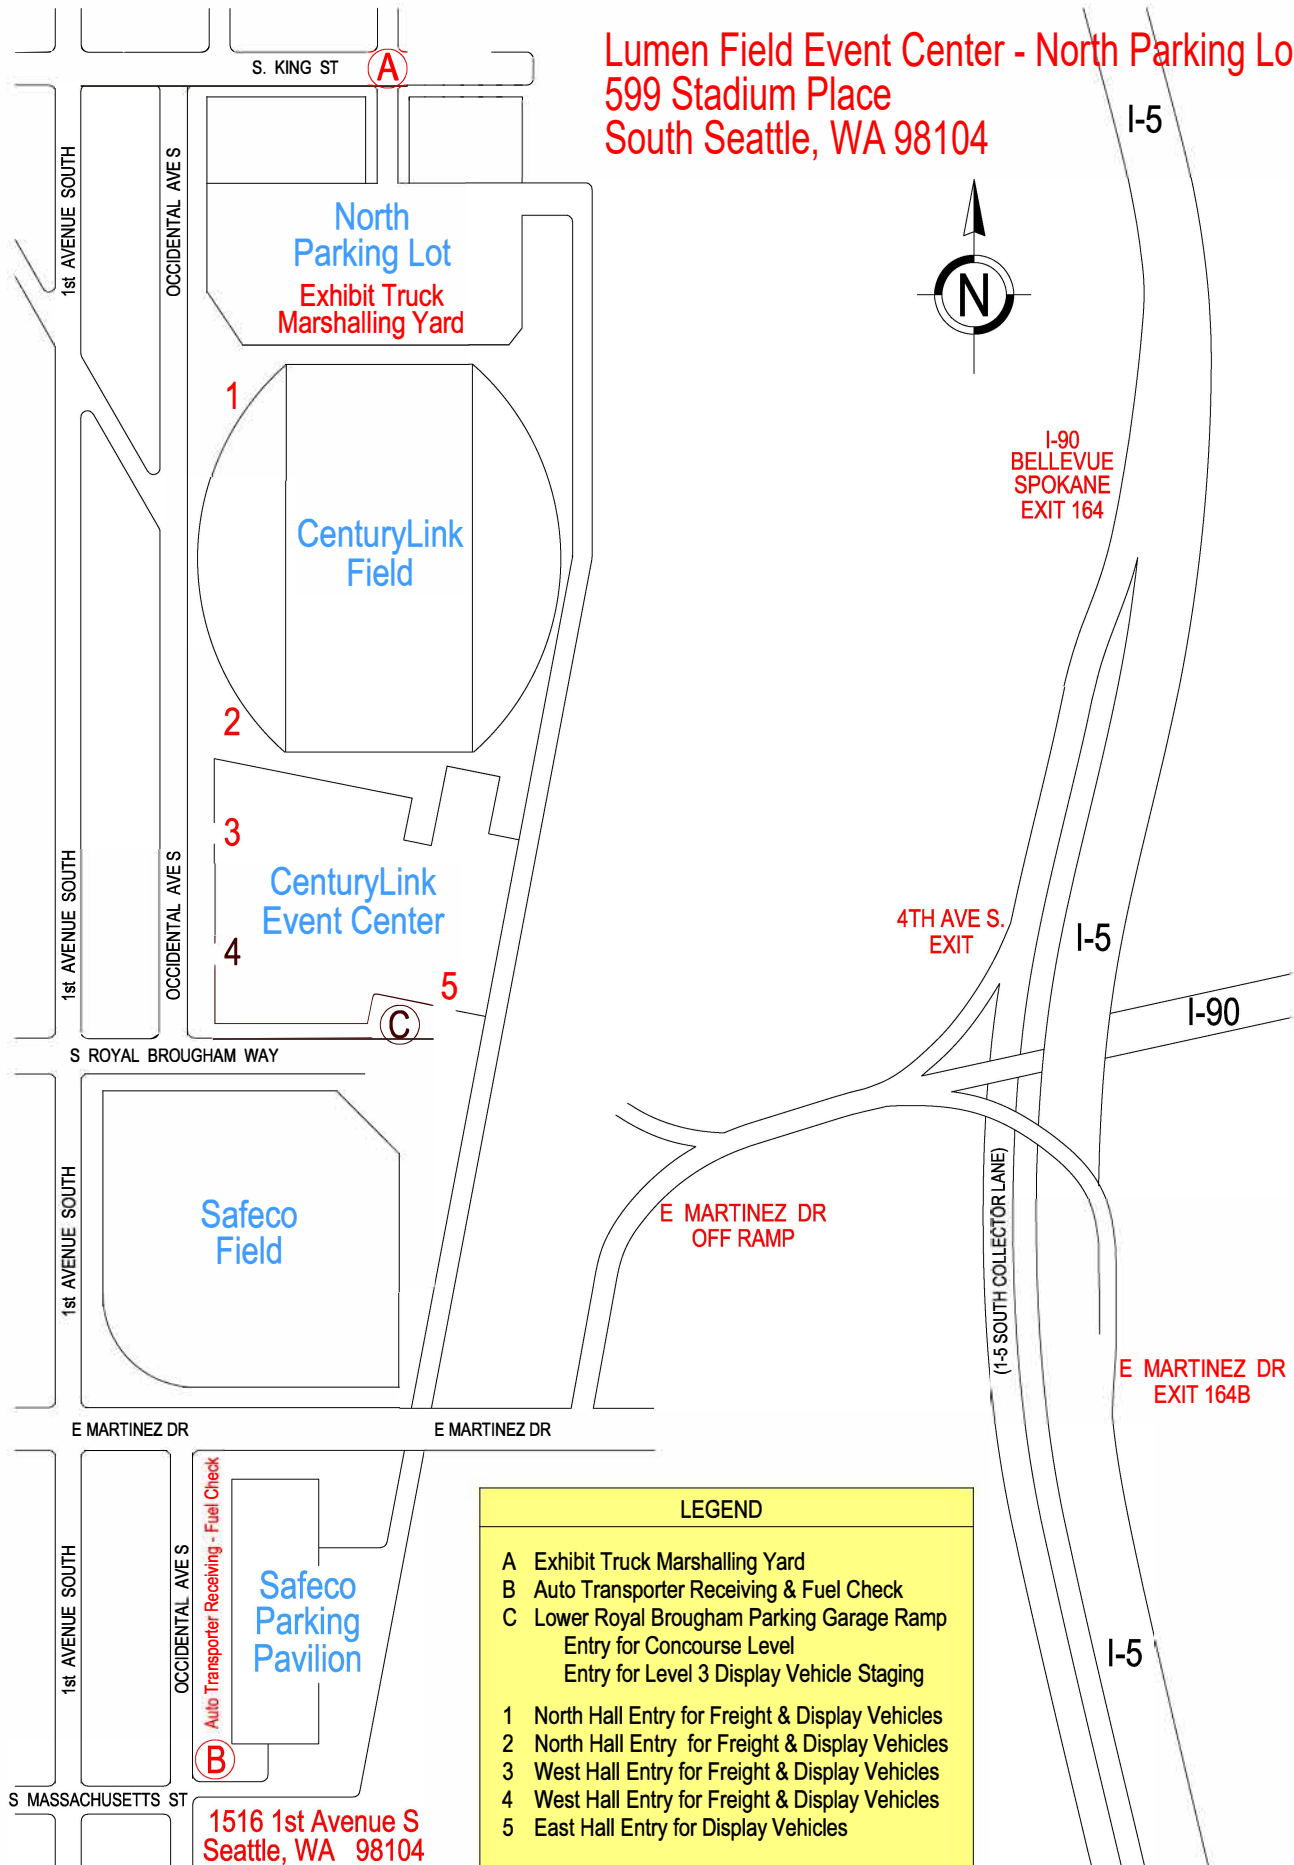

Seattle Auto Show Move-in Routes

Lumen Field Event Center - North Parking Lot
 599 Stadium Place
 South Seattle, WA 98104

I-90
 BELLEVUE
 SPOKANE
 EXIT 164

4TH AVE S.
 EXIT

E MARTINEZ DR
 OFF RAMP

E MARTINEZ DR
 EXIT 164B

LEGEND	
A	Exhibit Truck Marshalling Yard
B	Auto Transporter Receiving & Fuel Check
C	Lower Royal Brougham Parking Garage Ramp
	Entry for Concourse Level
	Entry for Level 3 Display Vehicle Staging
1	North Hall Entry for Freight & Display Vehicles
2	North Hall Entry for Freight & Display Vehicles
3	West Hall Entry for Freight & Display Vehicles
4	West Hall Entry for Freight & Display Vehicles
5	East Hall Entry for Display Vehicles

1516 1st Avenue S
 Seattle, WA 98104

Auto Transporter Receiving - Fuel Check