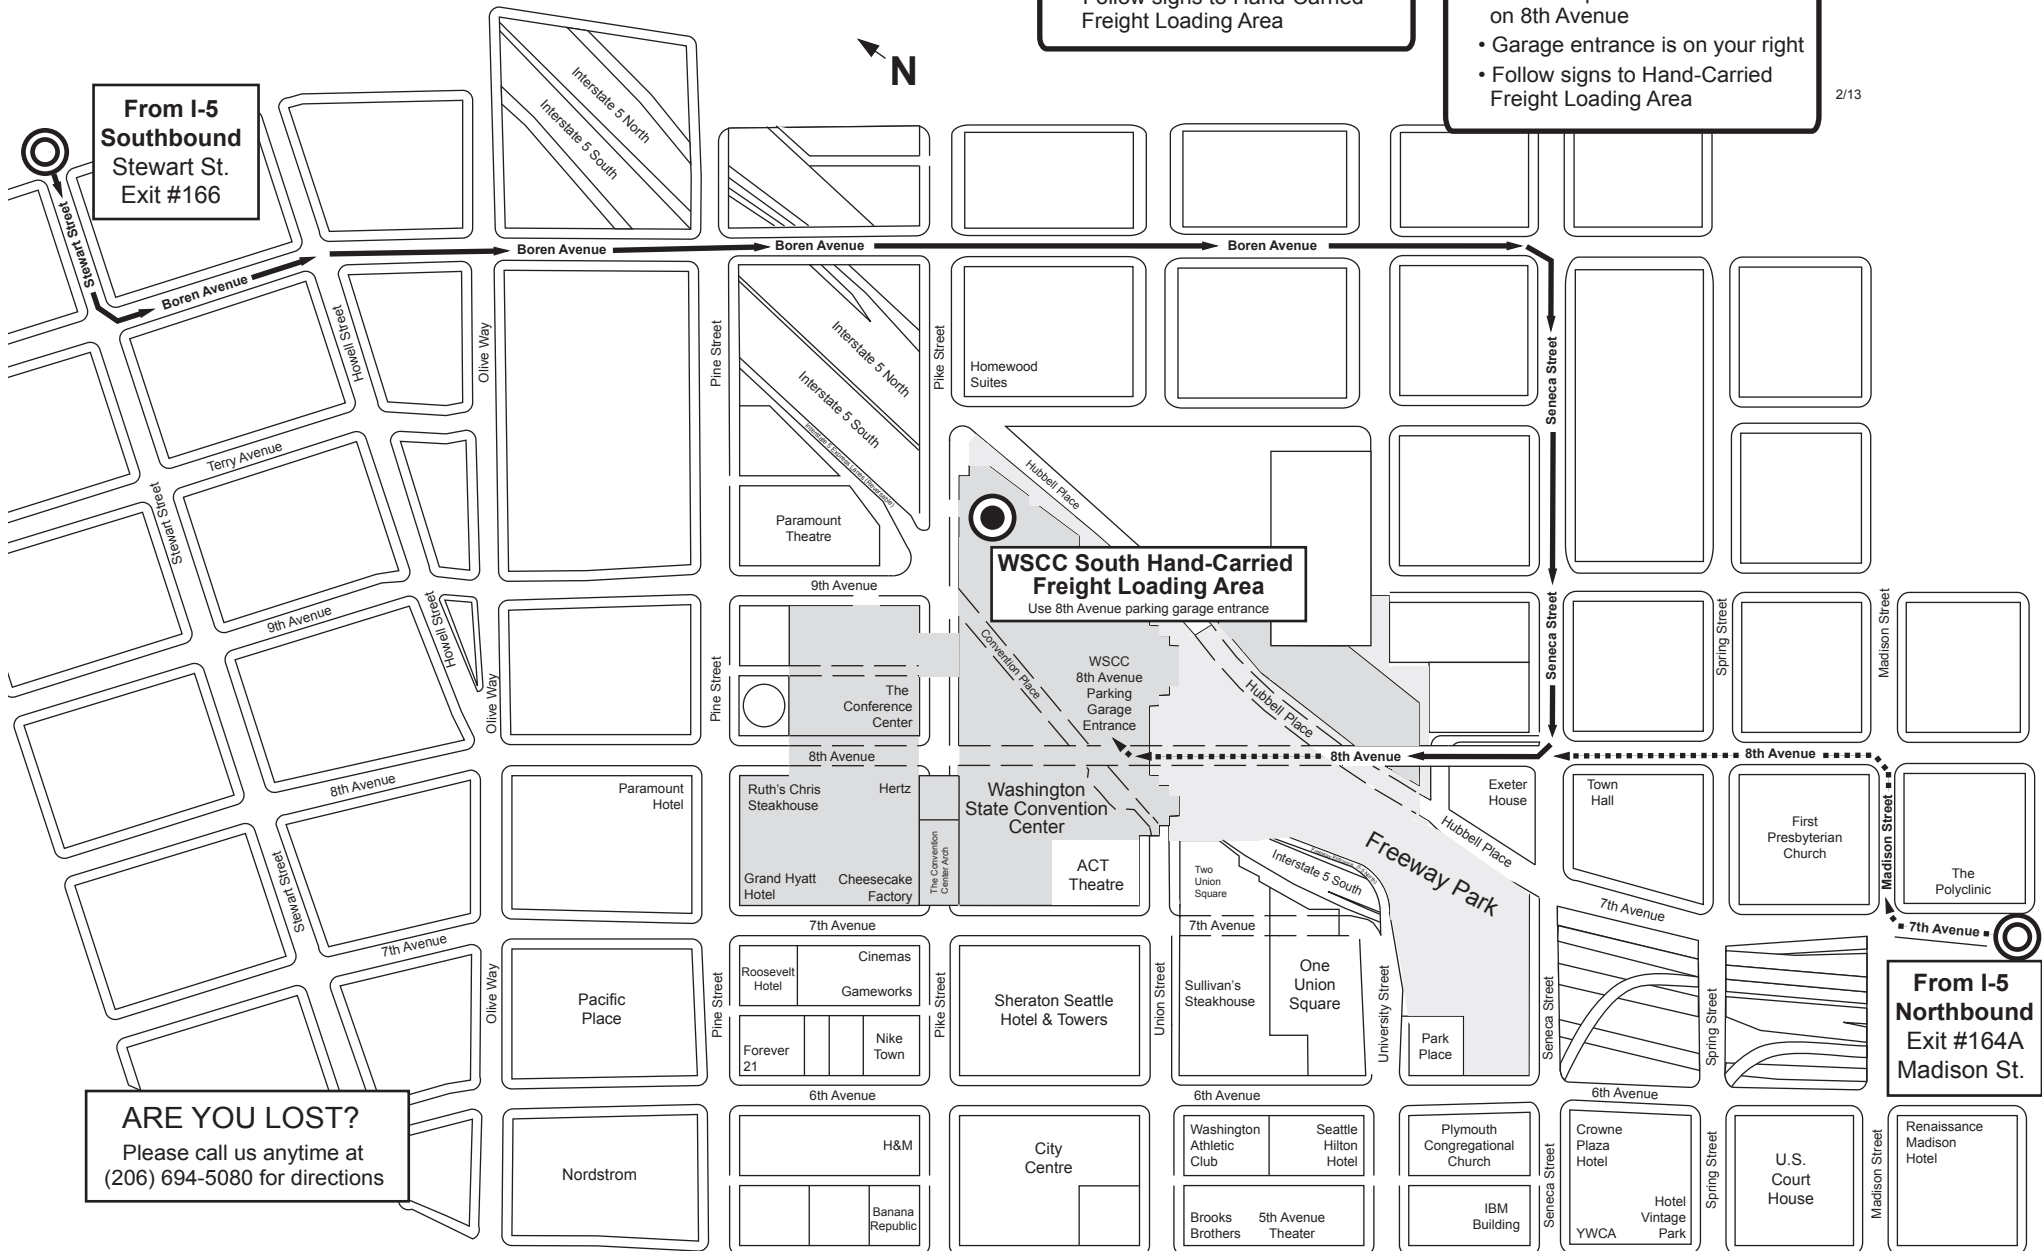

## SOUTH HAND-CARRIED FREIGHT LOADING AREA LOAD AND UNLOAD - ONE HOUR LIMIT IN LOADING ZONES

Maximum Vehicle Height 6' 5" • No Full-Size Vans • No Trailers  
Contact show management for hours of operation for your event

**FROM I-5 SOUTHBOUND**

- Interstate 5 Southbound
- Stewart Street exit (#166)
- Left on Boren Avenue
- Right on Seneca Street
- Right on 8th Avenue
- Garage entrance is on your right
- Follow signs to Hand-Carried Freight Loading Area

**FROM I-5 NORTHBOUND and I-90 WESTBOUND**

- Interstate 5 Northbound
- Madison Street exit (#164A) takes you to 7th Avenue
- Right on Madison Street
- Left on 8th Avenue
- Continue past Seneca Street on 8th Avenue
- Garage entrance is on your right
- Follow signs to Hand-Carried Freight Loading Area

**ARE YOU LOST?**  
Please call us anytime at  
(206) 694-5080 for directions

**From I-5 Northbound Exit #164A Madison St.**