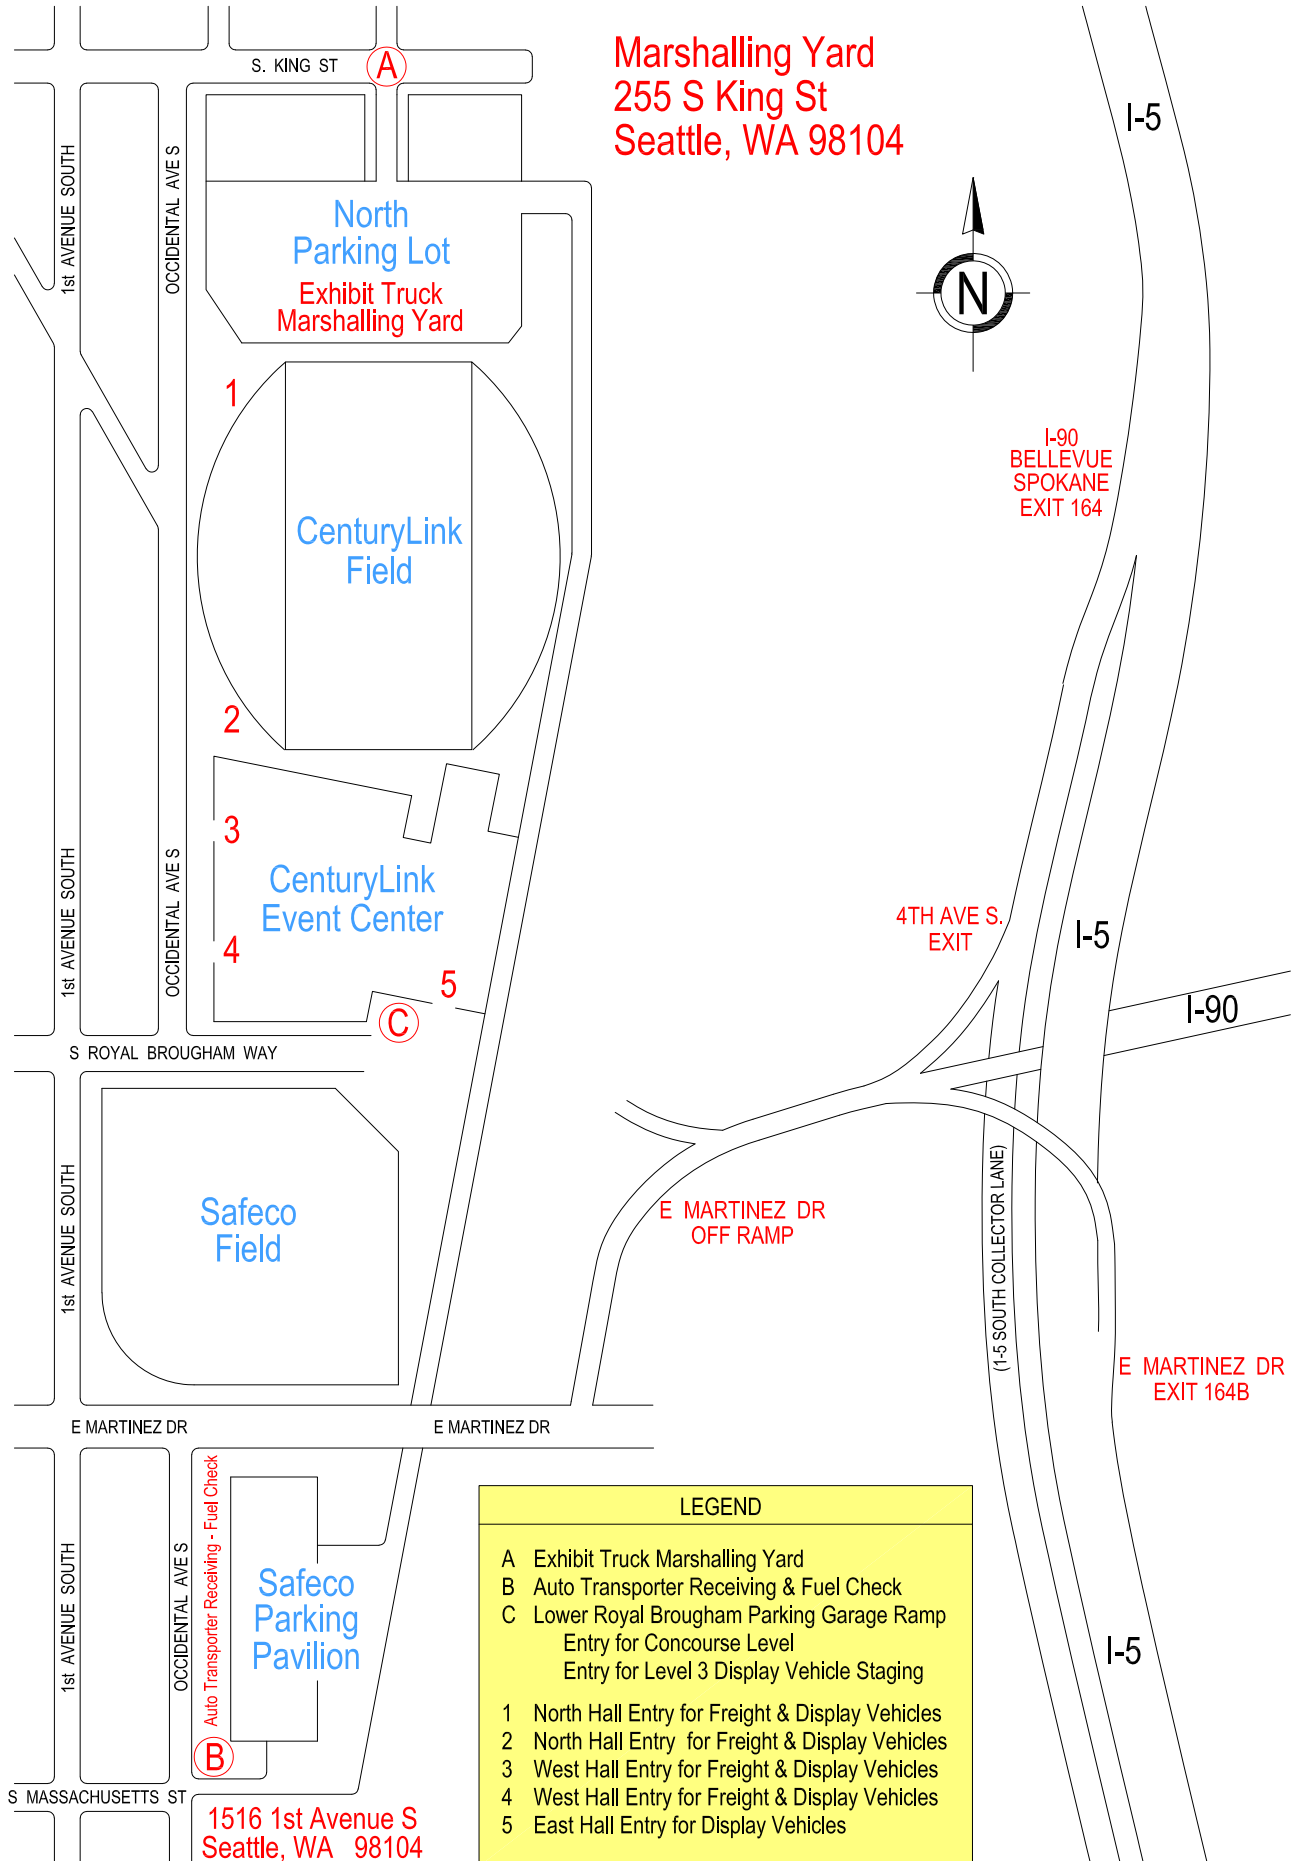

# Seattle Auto Show Move-in Routes

**Marshalling Yard**  
 255 S King St  
 Seattle, WA 98104

I-90  
 BELLEVUE  
 SPOKANE  
 EXIT 164

4TH AVE S.  
 EXIT

E MARTINEZ DR  
 OFF RAMP

E MARTINEZ DR  
 EXIT 164B

Auto Transporter Receiving - Fuel Check  
 (Point B)

LEGEND	
A	Exhibit Truck Marshalling Yard
B	Auto Transporter Receiving & Fuel Check
C	Lower Royal Brougham Parking Garage Ramp
	Entry for Concourse Level
	Entry for Level 3 Display Vehicle Staging
1	North Hall Entry for Freight & Display Vehicles
2	North Hall Entry for Freight & Display Vehicles
3	West Hall Entry for Freight & Display Vehicles
4	West Hall Entry for Freight & Display Vehicles
5	East Hall Entry for Display Vehicles