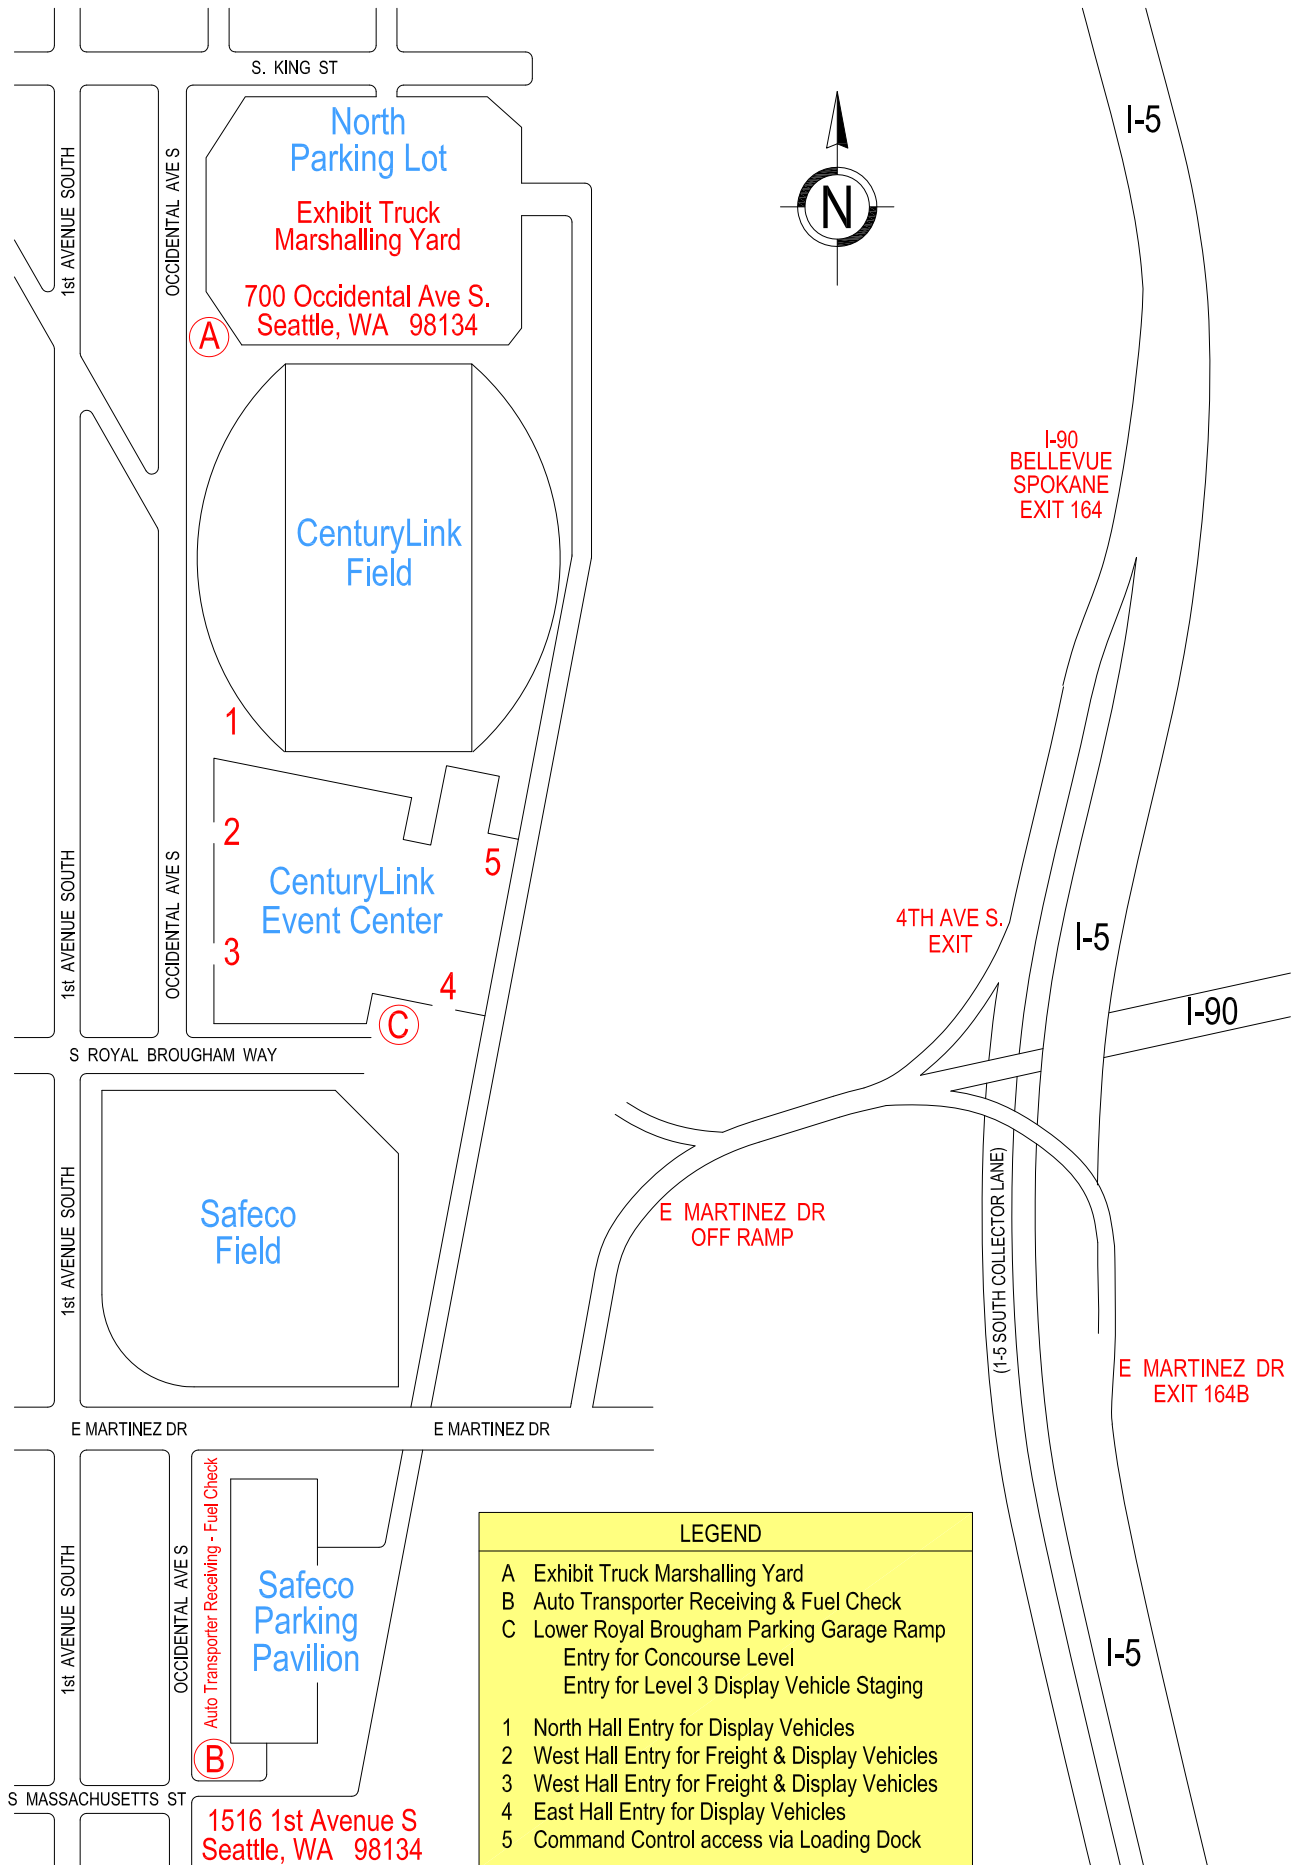

Seattle Auto Show Move-in Routes

LEGEND	
A	Exhibit Truck Marshalling Yard
B	Auto Transporter Receiving & Fuel Check
C	Lower Royal Brougham Parking Garage Ramp
	Entry for Concourse Level
	Entry for Level 3 Display Vehicle Staging
1	North Hall Entry for Display Vehicles
2	West Hall Entry for Freight & Display Vehicles
3	West Hall Entry for Freight & Display Vehicles
4	East Hall Entry for Display Vehicles
5	Command Control access via Loading Dock