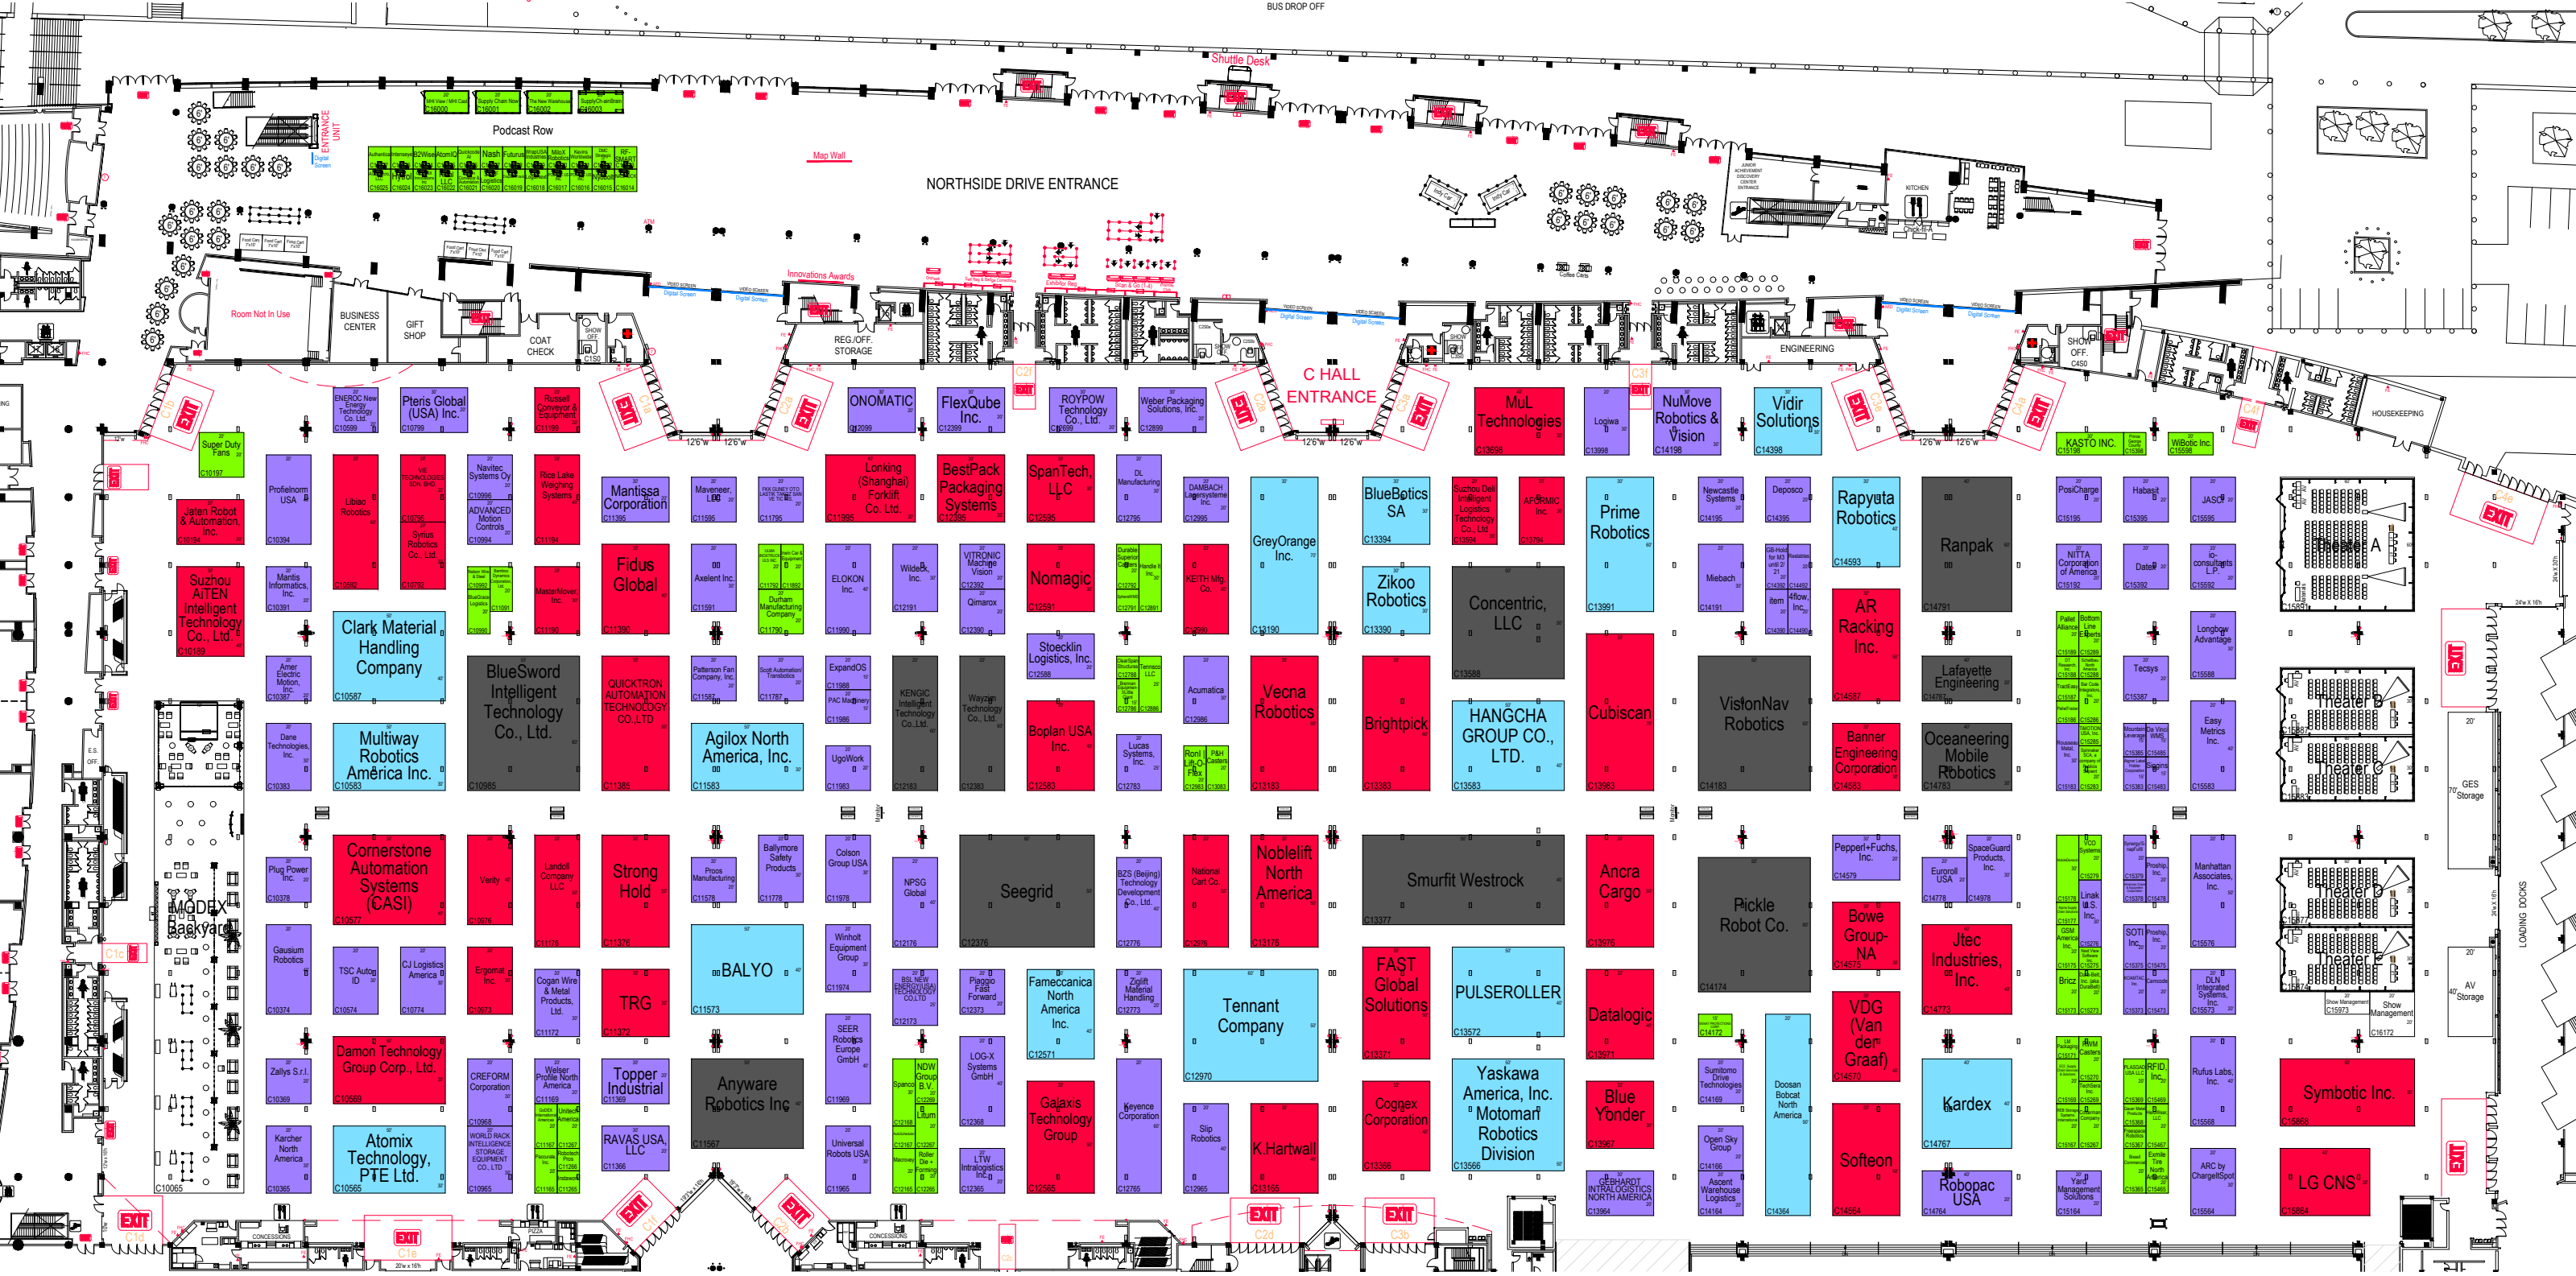

MODEX 2026 Freight Move Out Dates and Timelines

TARGET INFORMATION		MOVE-OUT INFORMATION		
Target Color	Date	Marshalling Yard Carrier Check-In	Freight Packed and Labeled MHA Turned In Time	Exhibitor Materials Clear
Green	4/16/2026	4/16/26 10:00am - 4:00pm	4/16/26 6:00pm	4/17/26 12:00am
Purple	4/17/2026	4/17/26 6:00am - 2:00pm	4/17/26 4:00pm	4/17/26 10:00pm
Red	4/18/2026	4/18/26 6:00am - 2:00pm	4/18/26 4:00pm	4/18/26 8:00pm
Blue	4/19/2026	4/19/26 6:00am - 2:00pm	4/19/26 4:00pm	4/19/26 6:00pm
Black	4/20/2026	4/20/26 6:00am - 10:00am	4/20/26 4:00pm	4/20/26 6:00pm

MODEX 2026 | April 13-16, 2026
Georgia World Congress Center
C Hall