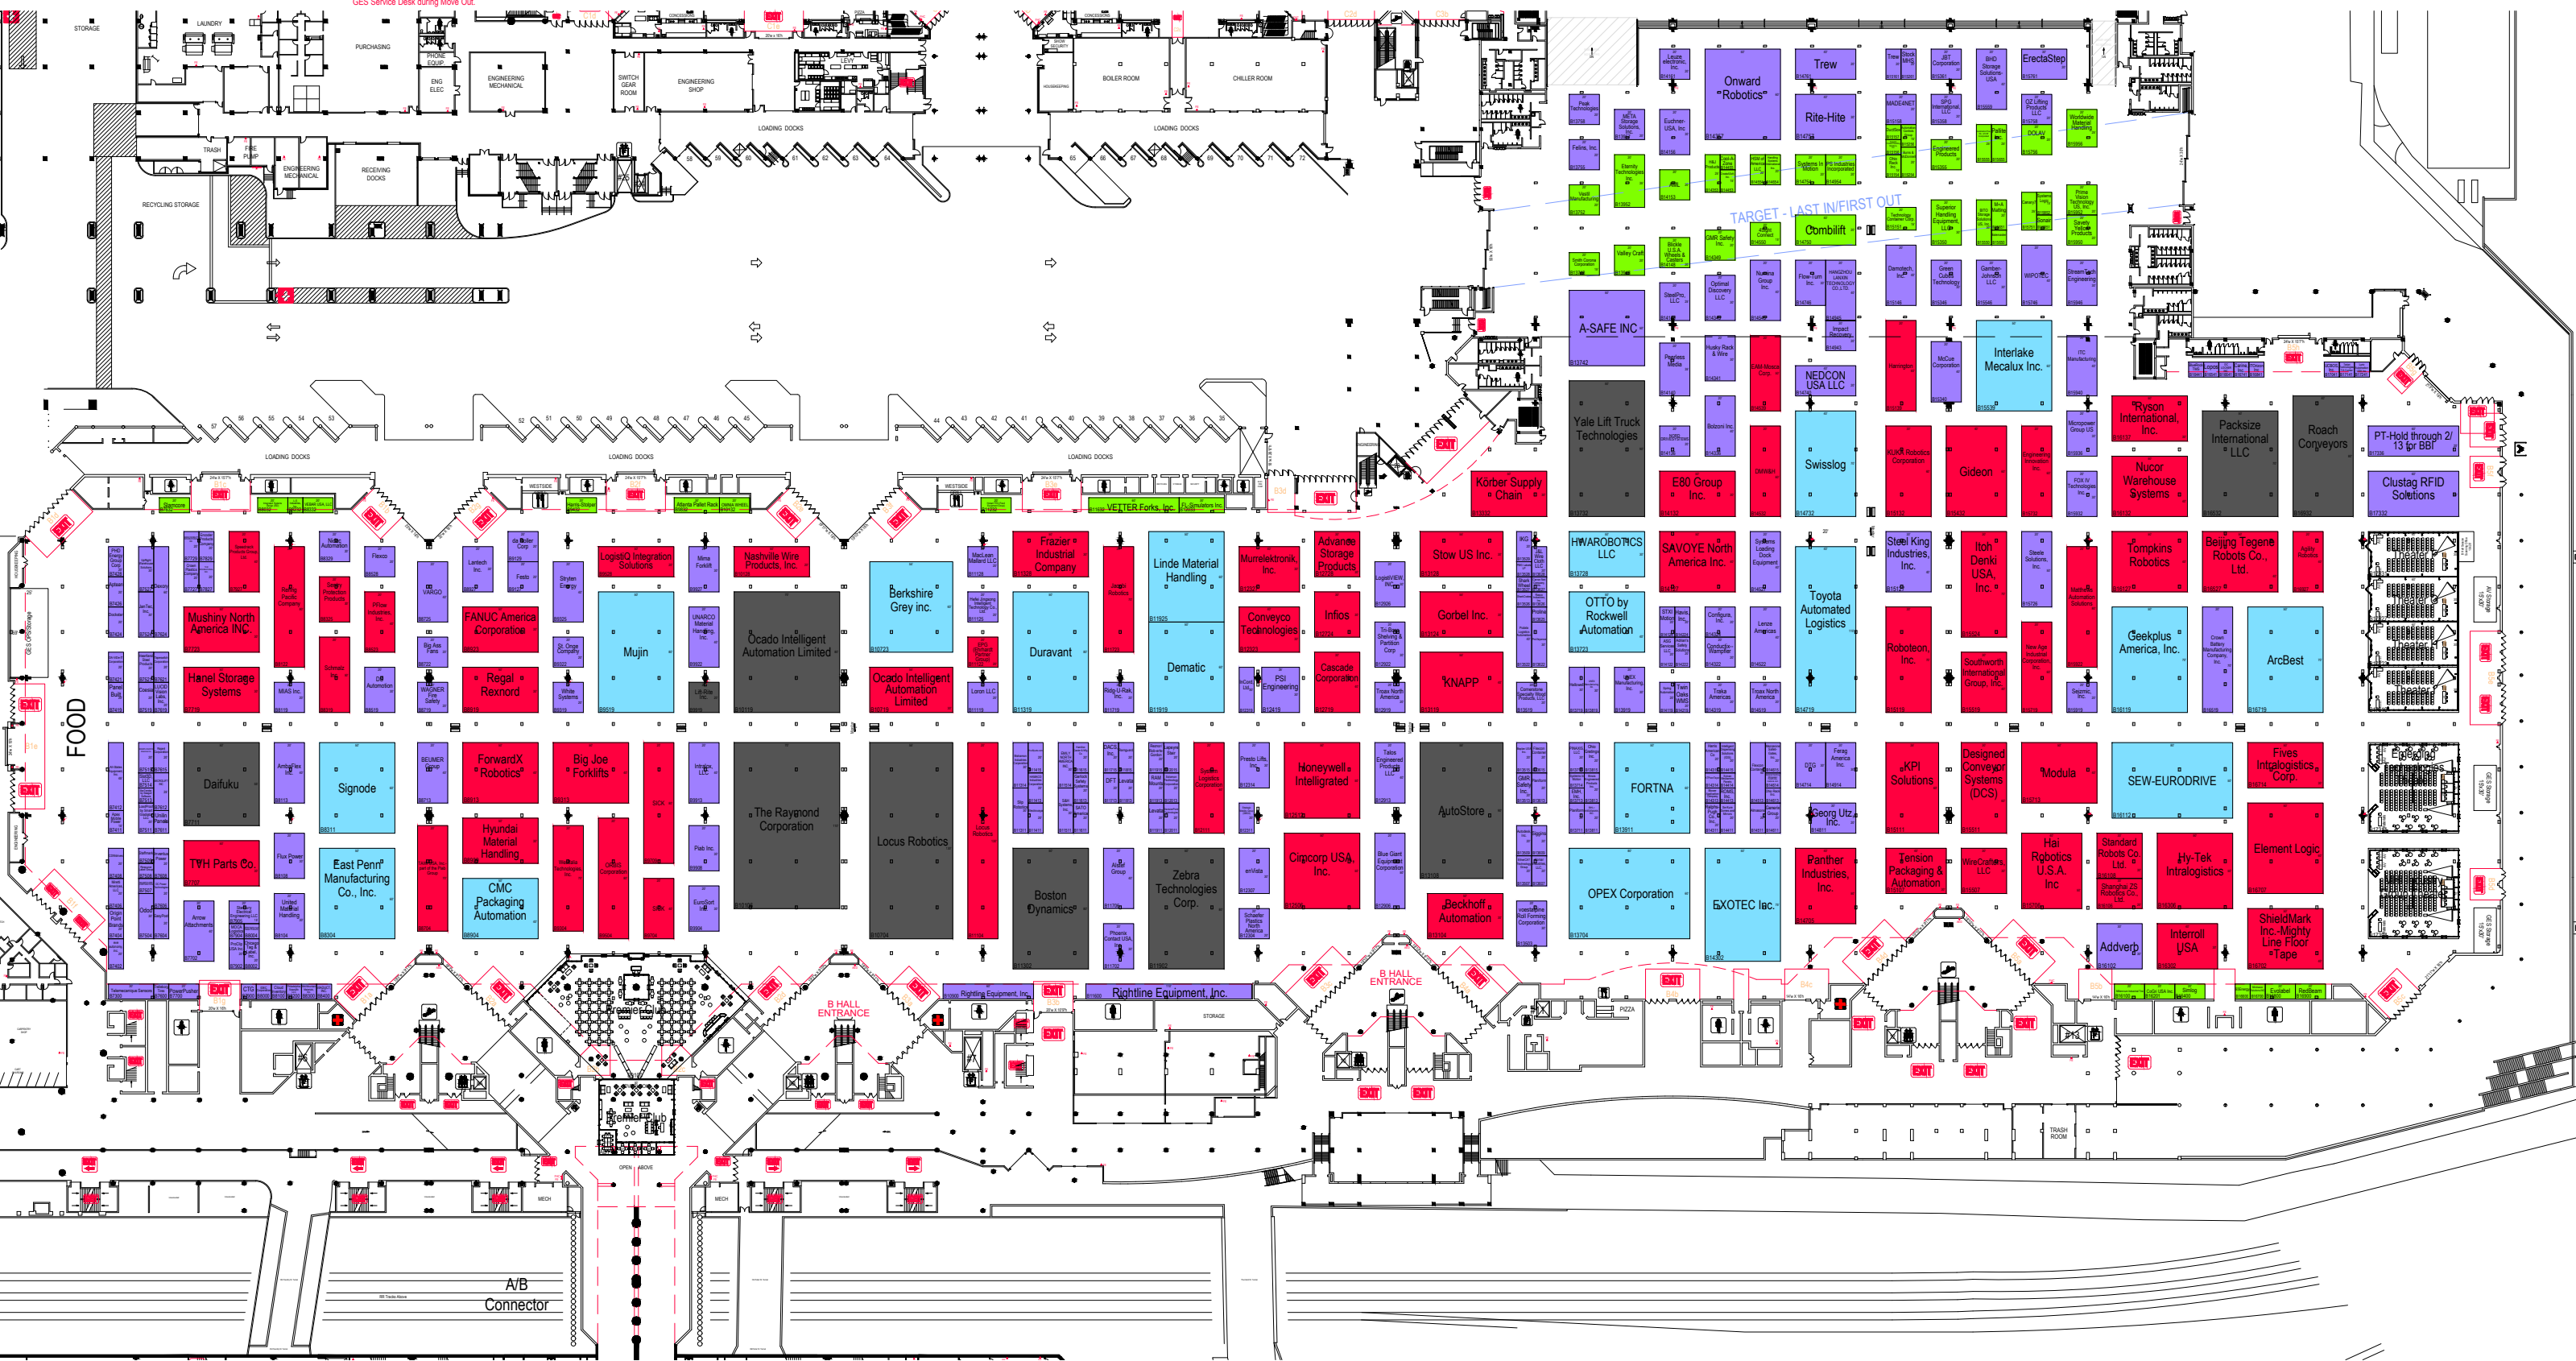

MODEX 2026 Freight Move Out Dates and Timelines

TARGET INFORMATION		MOVE-OUT INFORMATION		
Target Color	Date	Marshalling Yard Carrier Check-In	Freight Packed and Labeled MHA Turned In Time	Exhibitor Materials Clear
Green	4/16/2026	4/16/26 10:00am - 4:00pm	4/16/26 6:00pm	4/17/26 12:00am
Purple	4/17/2026	4/17/26 6:00am - 2:00pm	4/17/26 4:00pm	4/17/26 10:00pm
Red	4/18/2026	4/18/26 6:00am - 2:00pm	4/18/26 4:00pm	4/18/26 8:00pm
Blue	4/19/2026	4/19/26 6:00am - 2:00pm	4/19/26 4:00pm	4/19/26 6:00pm
Black	4/20/2026	4/20/26 6:00am - 10:00am	4/20/26 4:00pm	4/20/26 6:00pm

MODEX 2026 | April 13-16, 2026
Georgia World Congress Center
B Hall