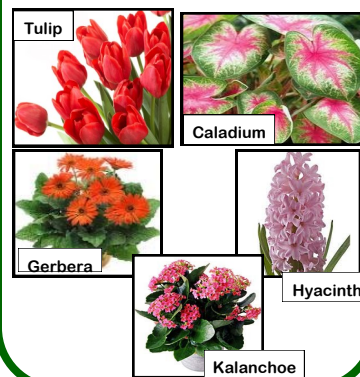

Seasonal Flowering Plants
Call for Price & Availability

Rental price includes: Decorative container, top dressing, professional maintenance, installation and pick up. There is a one-time $10.00 charge for **daily** floral delivery. **ALL ORDERS MUST BE PAID - IN - FULL PRIOR TO SHOW CLOSING.** We accept cash, company check, VISA, MASTERCARD, AMERICAN EXPRESS. Adjustments cannot be made after the close of the show. All rental items remain property of TLC Atlanta Convention Plant Services, Inc. **There is a restocking fee for orders cancelled less than 2 weeks prior to show opening. Orders placed after the open of an event may be subject to a delivery fee.**
Prices subject to change 2 weeks prior to move in.

Order Cost Summary

Select Container (Included in rental cost)
__ Black __ White __ Wicker

Subtotal _____

8.9% Sales Tax _____

Total _____

Chrome, Brass, Terra Cotta, & Other Containers are available.
Please call 770-507-6777 for pricing.