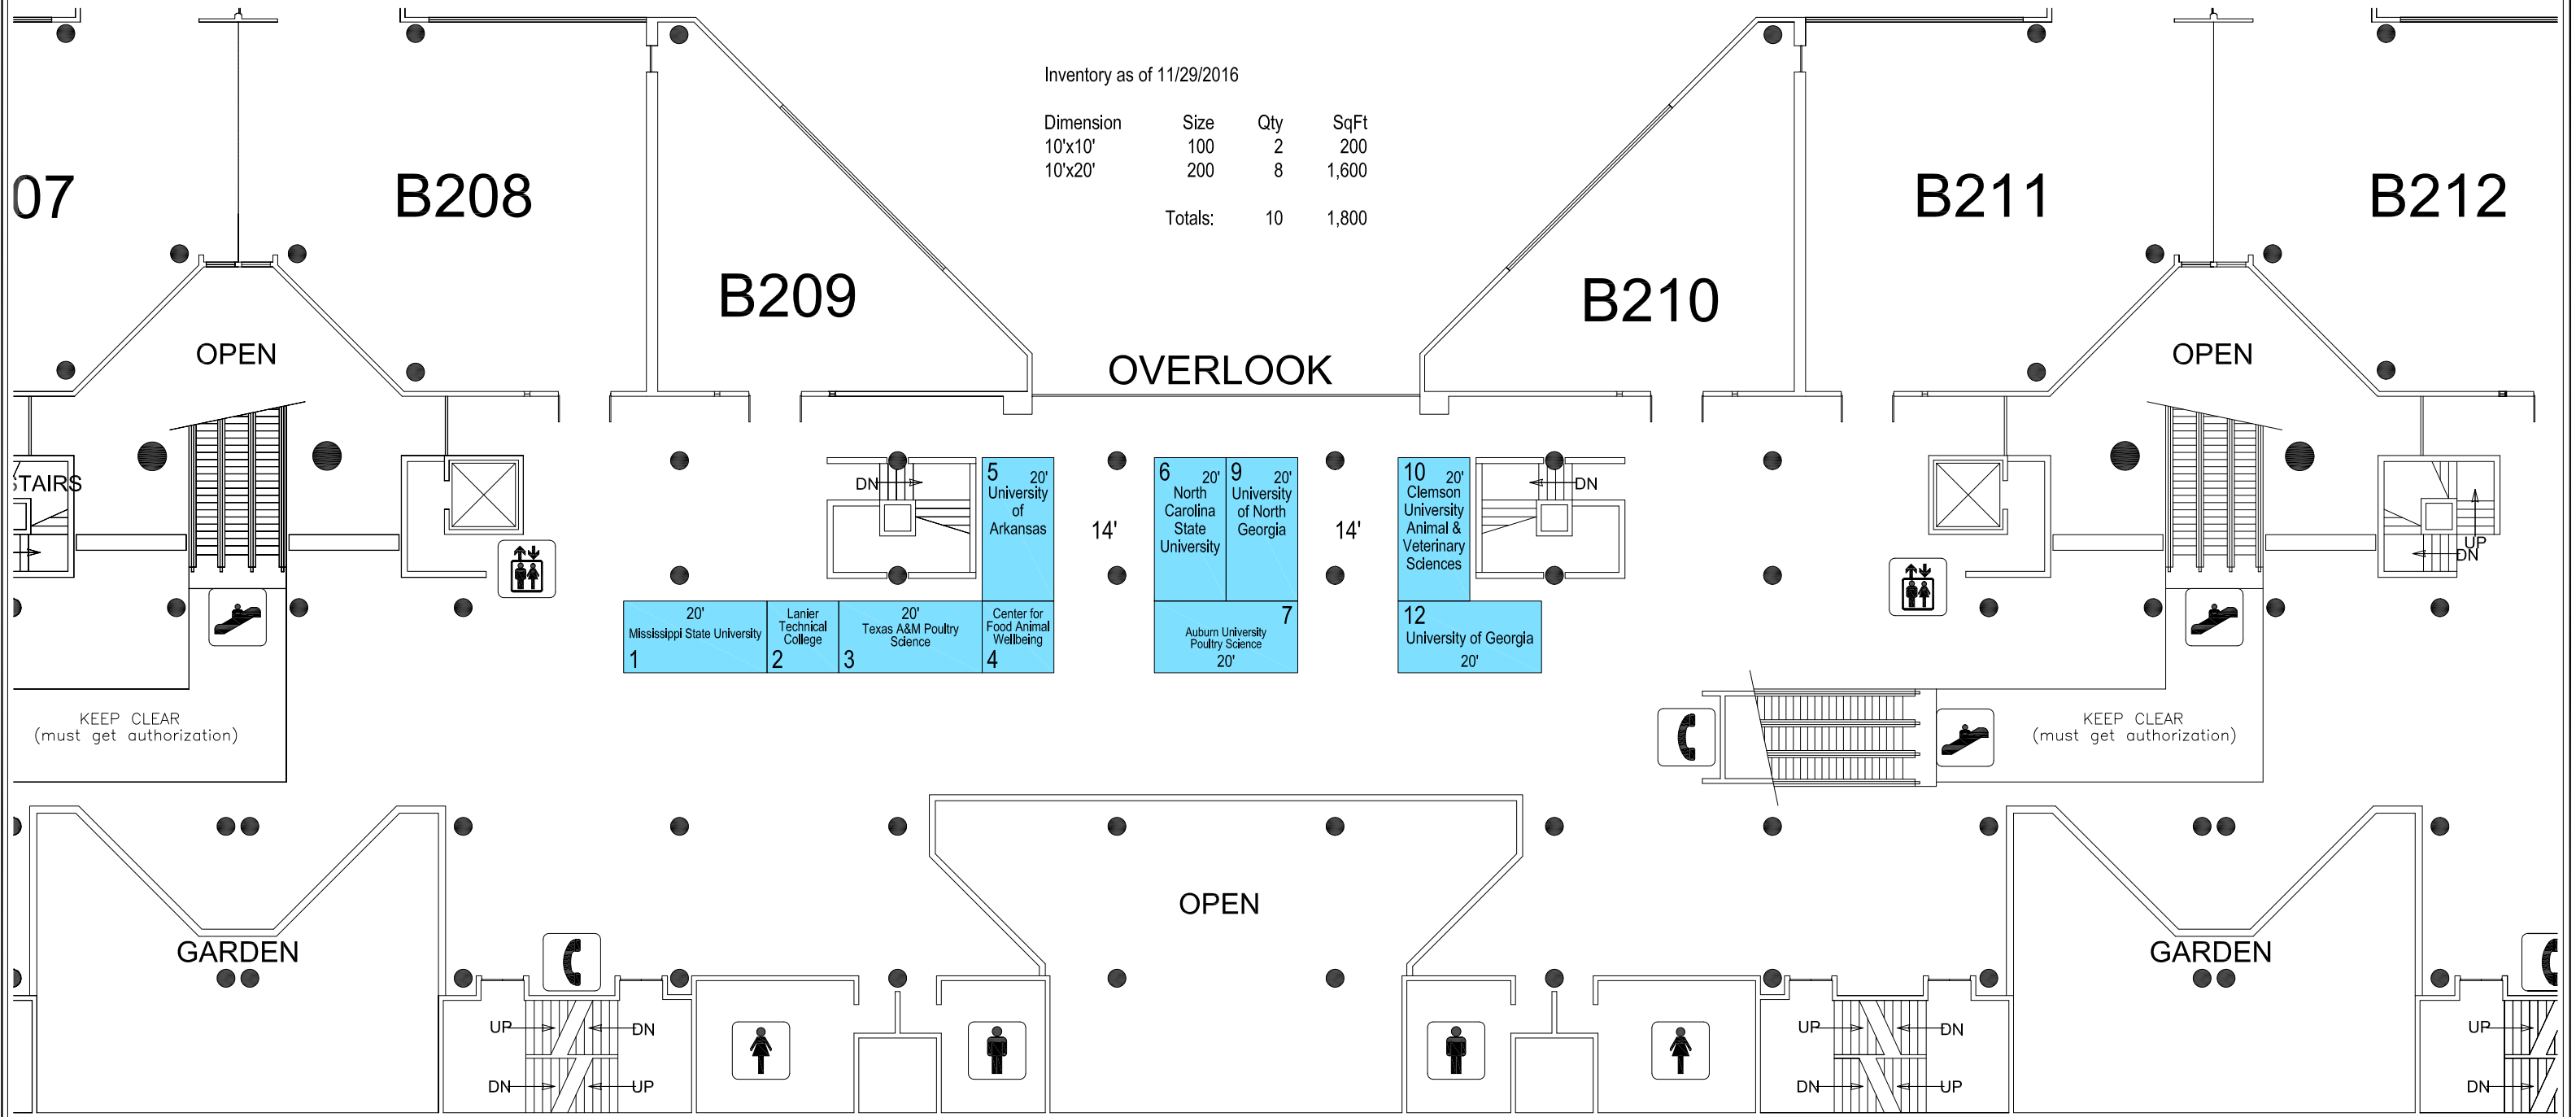

# TARGET MOVE IN

Monday, January 30, 2017  
08:00am - 06:00pm

Inventory as of 11/29/2016

Dimension	Size	Qty	SqFt
10'x10'	100	2	200
10'x20'	200	8	1,600
Totals:		10	1,800

- 1 20' Mississippi State University
- 2 Lanier Technical College
- 3 20' Texas A&M Poultry Science
- 4 Center for Food Animal Wellbeing
- 5 20' University of Arkansas
- 6 20' North Carolina State University
- 7 Auburn University Poultry Science 20'
- 8
- 9 20' University of North Georgia
- 10 20' Clemson University Animal & Veterinary Sciences
- 11
- 12 University of Georgia 20'