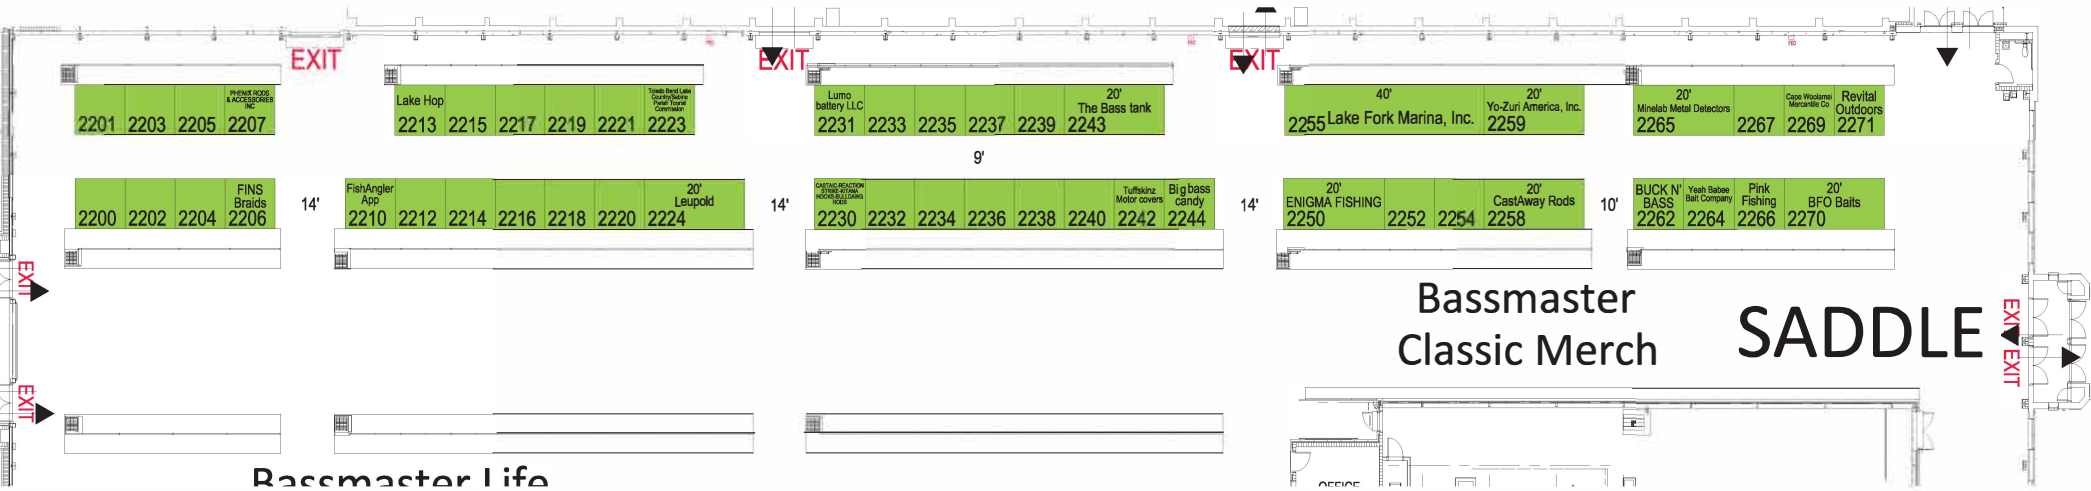

No Target. Standard Move-in Dates

- Tuesday 6-8-21 8am - 12pm
- Wednesday 6-9-21 8am - 5pm
- Thursday 6-10-21 8am - 5pm

Target date change requests can be sent to
Don Reeves
doreeves@ges.com

Bassmaster Life

Bassmaster Classic Merch **SADDLE**