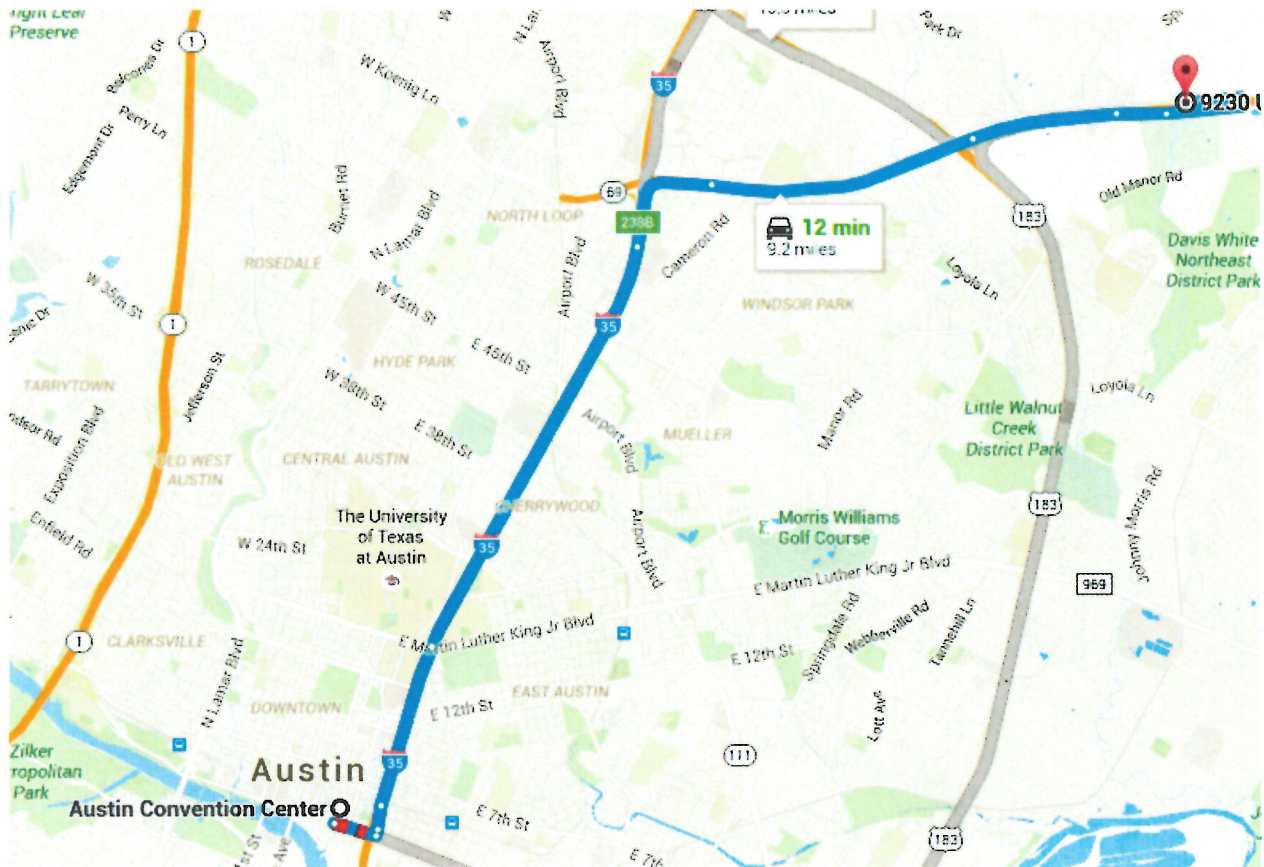

**THE MARSHALLING YARD  
IS LOCATED AT  
9230 E US HWY 290  
AUSTIN, TEXAS 76724**

**PLEASE CHECK IN WHEN YOU ARRIVE  
AT THE YARD.**