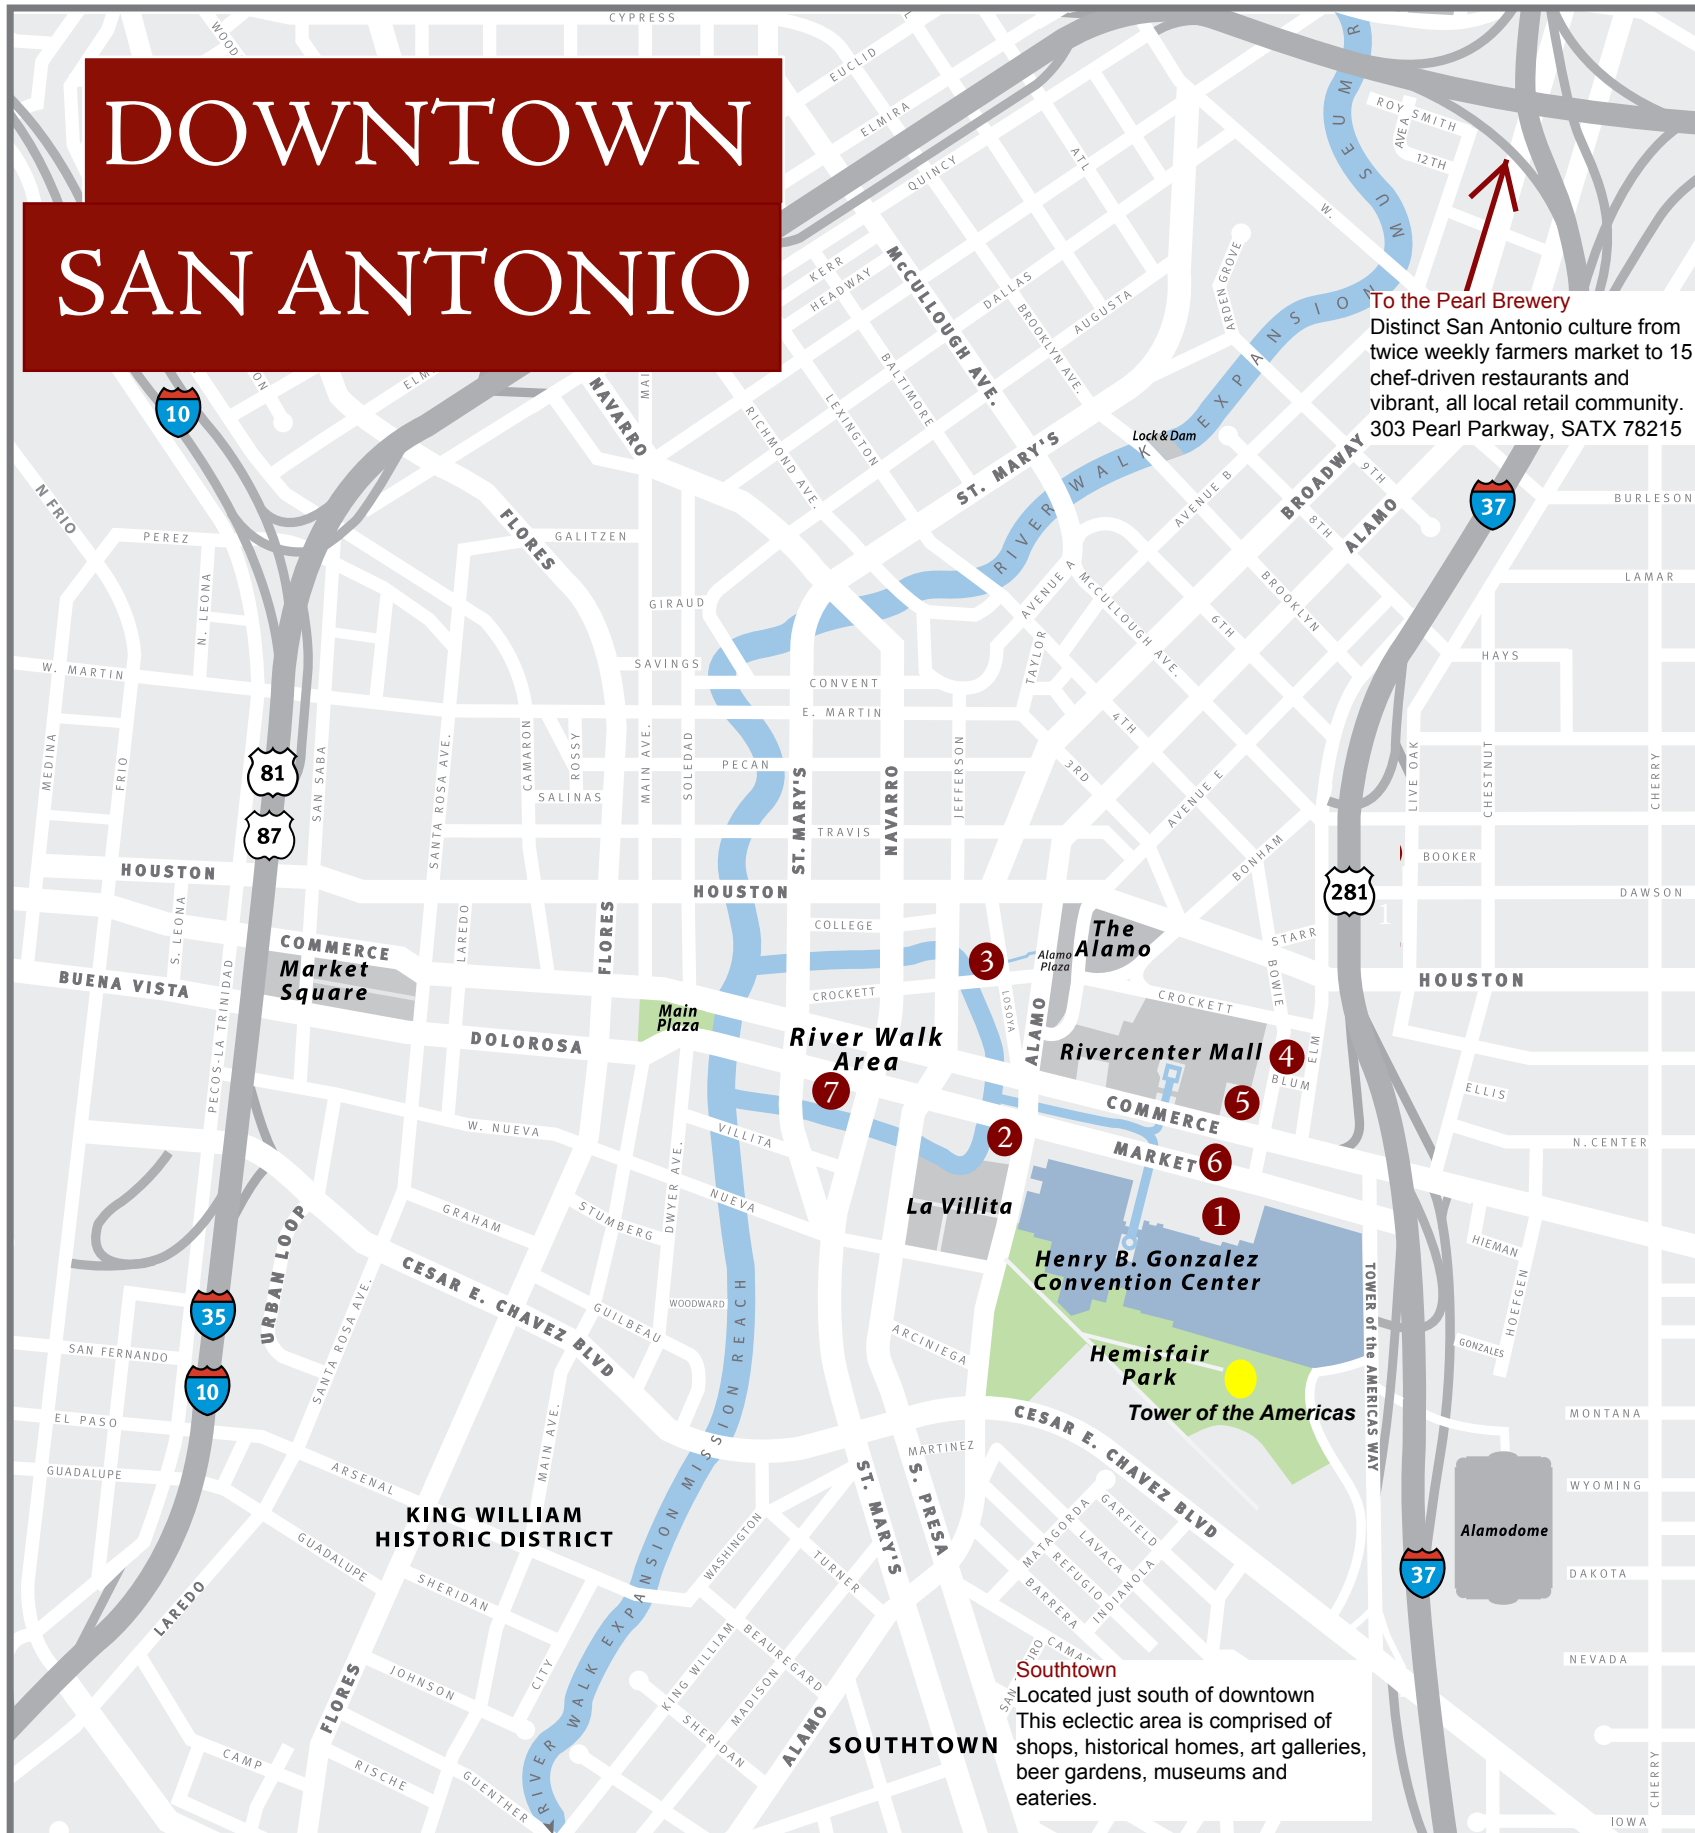

DOWNTOWN SAN ANTONIO

To the Pearl Brewery
Distinct San Antonio culture from twice weekly farmers market to 15 chef-driven restaurants and vibrant, all local retail community. 303 Pearl Parkway, SATX 78215

200 South Alamo Street, San Antonio, TX 78205
(across from Convention Center)

3. Hyatt Regency Riverwalk

123 Losoya, San Antonio, TX 78205
(3 blocks from Convention Center)

4. La Quinta Inn & Suites Riverwalk

303 Blum, San Antonio, TX 78205
(2 blocks from Convention Center)

5. Marriott Rivercenter

101 Bowie Street, San Antonio, TX 78205
(2 blocks from Convention Center)

6. Marriott Riverwalk

889 E. Market, San Antonio, TX 78205
(1 block from Convention Center)

7. Westin Riverwalk

420 E. Market, San Antonio, TX 78205
(2 blocks from Convention Center)