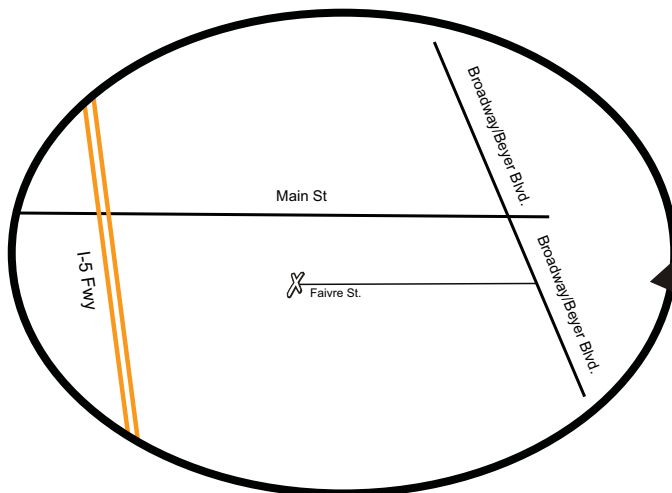

San Diego

Marshaling Yard • 2383 Faivre St., Chula Vista, CA 91911

DIRECTIONS TO MARSHALING YARD

FROM INTERSTATE 5 SOUTH

- Head south on I-5 S toward Exit 5B - Main St.
- Turn left onto Main St
- Turn right onto Broadway/East Beyer Blvd.
- Turn right onto Faivre St.

DIRECTIONS TO MARSHALING YARD

FROM INTERSTATE 5 NORTH

- Head north on I-5 N toward Exit 5B - Main St.
- Turn left onto Main St
- Turn right onto Broadway/East Beyer Blvd.
- Turn right onto Faivre St.

Full truckload and/or dedicated shipments require a certified truck scale weight certificates.