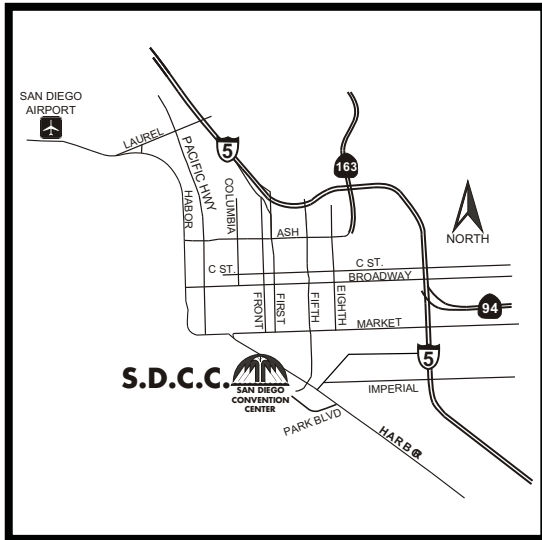

San Diego

Marshaling Yard • 2383 Faivre St., Chula Vista, CA 91911

DIRECTIONS TO MARSHALING YARD

FROM INTERSTATE 5 SOUTH

- Head south on I-5 S toward Exit 5B - Main St.
- Turn left onto Main St
- Turn right onto Broadway/East Beyer Blvd.
- Turn right onto Faivre St.

DIRECTIONS TO MARSHALING YARD

FROM INTERSTATE 5 NORTH

- Head north on I-5 N toward Exit 5B - Main St.
- Turn left onto Main St
- Turn right onto Broadway/East Beyer Blvd.
- Turn right onto Faivre St.

Full truckload and/or dedicated shipments require a certified truck scale weight certificates.

If weight certificates are not provided then the driver will be dispatched to the closest public truck scale prior to and concluding unloading.

These directions are for your convenience only. GES makes no representations as to clearance of overpasses, load limitations, road closures or other changes or problems. Drivers are responsible for determining the best route for their vehicle.