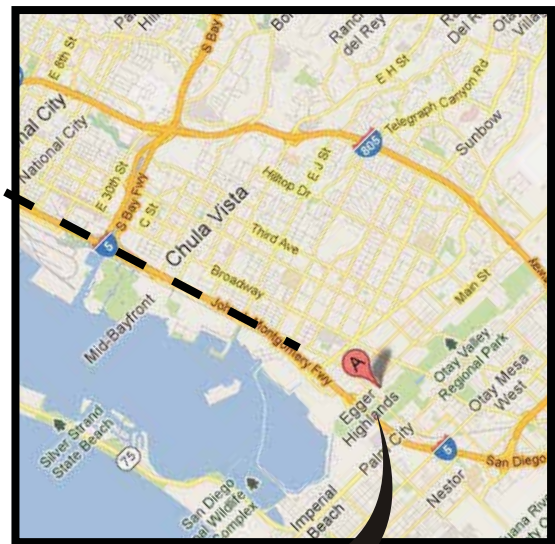

San Diego

Marshaling Yard • 2383 Faivre St., Chula Vista, CA 91911

DIRECTIONS TO MARSHALING YARD

FROM INTERSTATE 5 SOUTH

- Head south on I-5 S toward Exit 5B - Main St.
- Turn left onto Main St
- Turn right onto Broadway/East Beyer Blvd.
- Turn right onto Faivre St.

DIRECTIONS TO MARSHALING YARD

FROM INTERSTATE 5 NORTH

- Head north on I-5 N toward Exit 5B - Main St.
- Turn left onto Main St
- Turn right onto Broadway/East Beyer Blvd.
- Turn right onto Faivre St.

Full truckload and/or dedicated shipments require a certified truck scale weight certificates.

If weight certificates are not provided then the driver will be dispatched to the closest public truck scale prior to and concluding unloading.

These directions are for your convenience only. GES makes no representations as to clearance of overpasses, load limitations, road closures or other changes or problems. Drivers are responsible for determining the best route for their vehicle.