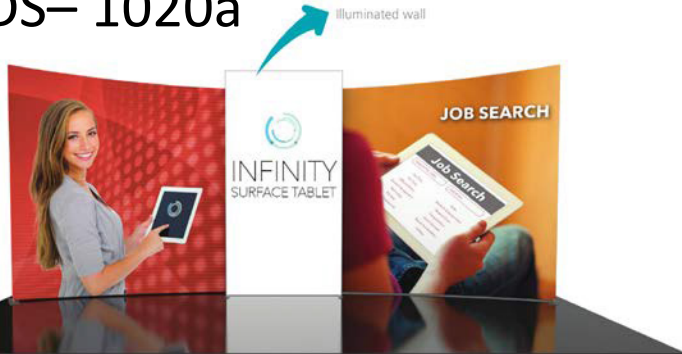

To see additional options available, please go to our [Exhibitors Catalog](#).
Shipping to San Francisco, CA for the show is included in the pricing.

Deadline for ordering Feb 26

DS- 1020a

Key Features – Price Point - $7,596.00

- 20' backwall with an illuminated wall panel in the center, includes travel cases and graphic panels
- Dims: 237.42" w x 98.14" h x 36.23d
- Code: FMLT-DS-20-02