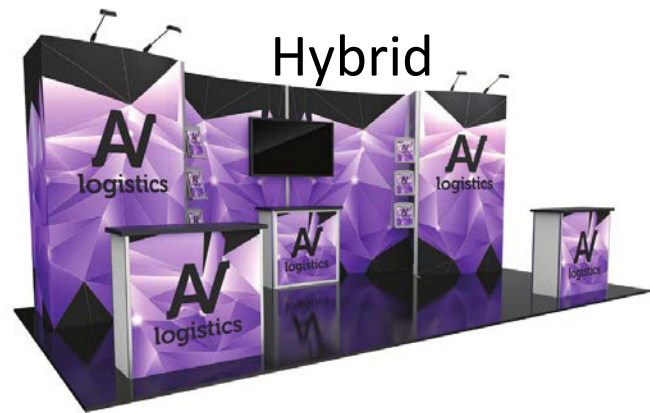

- 20' backwall with an illuminated wall panel in the center, includes travel cases and graphic panels
- Dims: 237.42" w x 98.14" h x 36.23d
- Code: FMLT-DS-20-02

DS- 1020b

Key Features – Price Point - \$12,226.00

- 20' backwall with 2-L'shapped canopies and 2 medium monitor mounts (fits 40" monitor – additional cost), and travel cases (monitors additional cost)
- Dims: 228" w x 98" h x 20" d
- Code: FMLT-DS-20-07

Hybrid

Key Features – Price Point - \$15,176.00

- Sophisticated feature rich exhibit with 1-counter against the backwall, 1 – medium monitor mount (monitor additional cost), 6 – literature holders, 4 – 200 LED floodlights, graphics and travel cases (front counters not included, but available at an additional cost)
- Dims: 229.25" w x 94.5" h x 42.88" d
- Code: HP-K-10 – Kit 10

Vector

Key Features – Price Point - \$8,402.00

- Display includes 7 graphic panels, 6-120w floodlights, 1 graphic graphic counter and travel cases.
- Dims: 221.77" w x 94.5" h x 21.66" h
- Code: VF-K-05 (Kit 5)