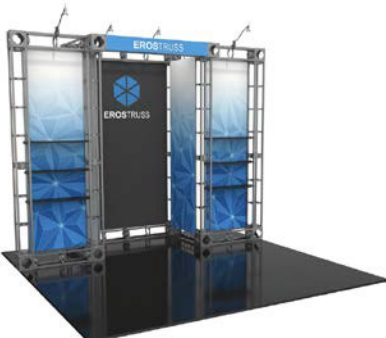

Shark Fin - Banner Display

Key Features

- Simply slip the fabric graphic over the frame and you have an instant display. Includes travel case (OCB), hardware and graphics.
- Dims: 70" w x 86" h x 17.7" h
- **Single Sided Graphic - \$1,390.00**
- **Double Sided Graphic - \$1,974.00**

Chip-Shaped Wall

Key Features

- Curved wall stands 6'4" tall and 9'5" wide. It is ideal for semi-private conference meeting area or projection wall within a space. Available as a single sided or double sided graphic
- Dims: 91/2" w x 6'4" h
- **Single Sided Graphic - \$2,924.00**
- **Double Sided Graphic - \$4,838.00**

10' Display with Shelf Ladder

Key Features

- 10' horizontally curved back wall (also available as straight back wall) with multi-shelf ladder
- Includes travel cases, ladder display hardware and graphics
- Additional accents available: [counters](#), [kiosks](#), [fitted table cover](#) (that fit our standard rental tables)
- Dims: 112/06" w x 92.76" h x 40.38" d
- **Curved Back Wall - \$3,692.00**
- **Straight Back Wall - \$3,582.00**

10 x 10 Eros

Key Features - \$8,372.00

- Basic back wall created from truss and framing fabric graphic panels. Includes all truss, bases, 6 shelves, travel case and 4- 50w spotlights (monitor/ mounts available at additional cost)
- Dims: approx. 101.25" w x 8' h