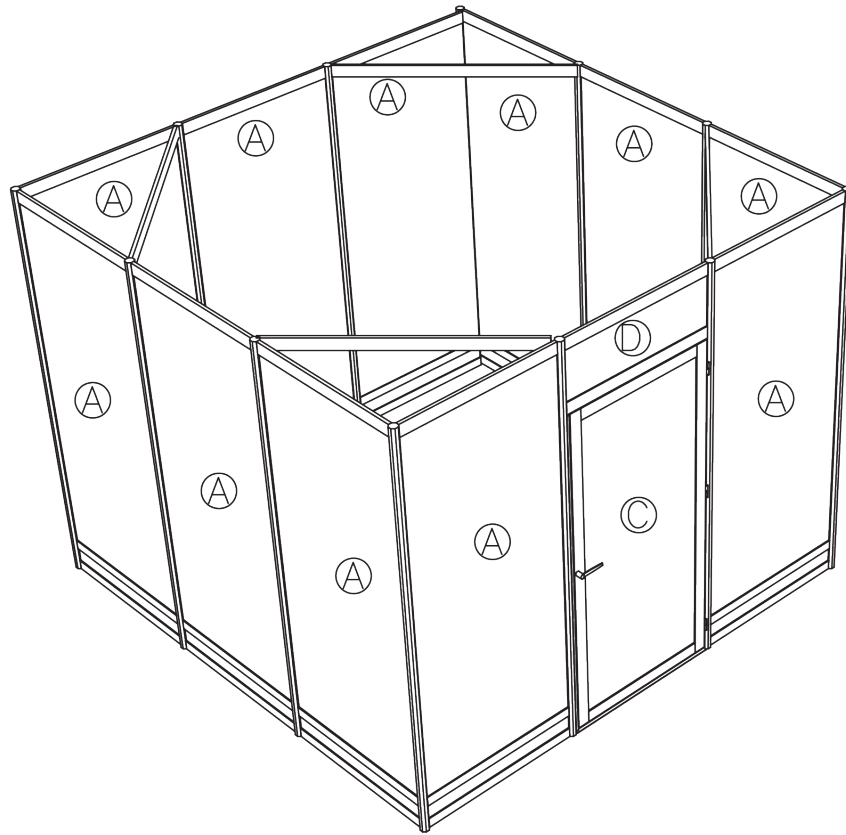

Business Center Suites

10 x 10 MEETING ROOM PACKAGE

Each GEM10' x 10' Meeting Room Package Includes:

- 1 GEM room with black walls
- ID Sign On Door (Text Only)
- Black Carpet
- Lockable Door
- (1) Starbase Round Table
- (4) Chairs
- (1) Wastebasket
- (1) 5 AMP/ 500 Watt Electrical Drop

There are no additions or changes allowed to the Meeting Room structure. All change requests must be sent directly to GES.

*In most situations the orientation of the meeting room will be pre-selected.

GDC 19

PERSPECTIVE VIEW

1/8" WHITE KOMATEX INSERTS

- A Panel 1Meter Panel -- 38-1/8"W X 86-1/4"H
- C Panel Door -- 32"W X 68-3/8"
- D Panel Door Header -- 38-1/8"W X 12"H

Order Submission/Pricing

Discount Price: