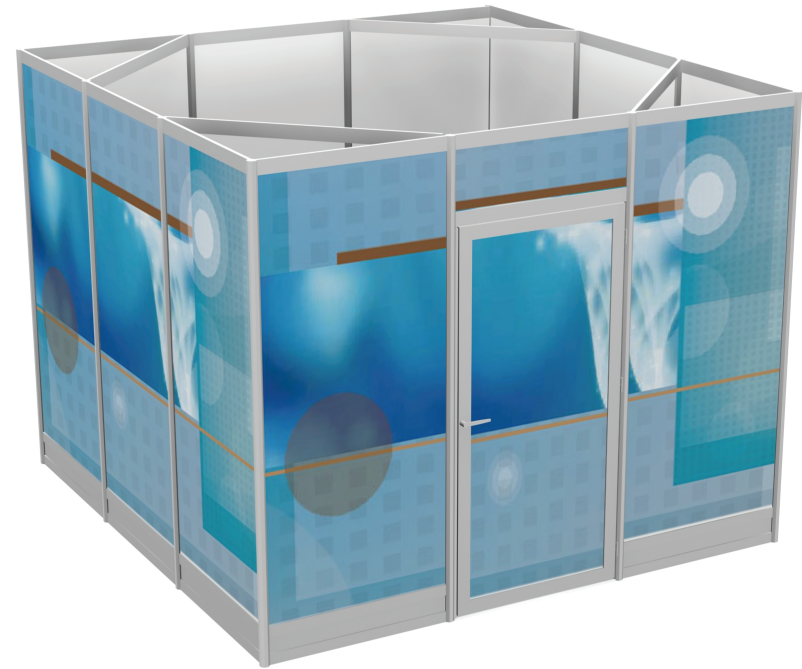

Business Center Suites

10 x 10 MEETING ROOM PACKAGE

Each GEM10' x 10' Meeting Room Package Includes:

- 1 GEM room with black walls
- ID Sign On Door (Text Only)
- Black Carpet
- Lockable Door
- (1) Starbase Round Table
- (4) Chairs
- (1) Wastebasket
- (1) 5 AMP/ 500 Watt Electrical Drop

There are no additions or changes allowed to the Meeting Room structure. All change requests must be sent directly to GES.

*In most situations the orientation of the meeting room will be pre-selected.

GDC 19

PERSPECTIVE VIEW

1/8" WHITE KOMATEX INSERTS

- A Panel 1Meter Panel -- 38-1/8"W X 86-1/4"H
- C Panel Door -- 32"W X 68-3/8"
- D Panel Door Header -- 38-1/8"W X 12"H

Order Submission/Pricing

Discount Price: