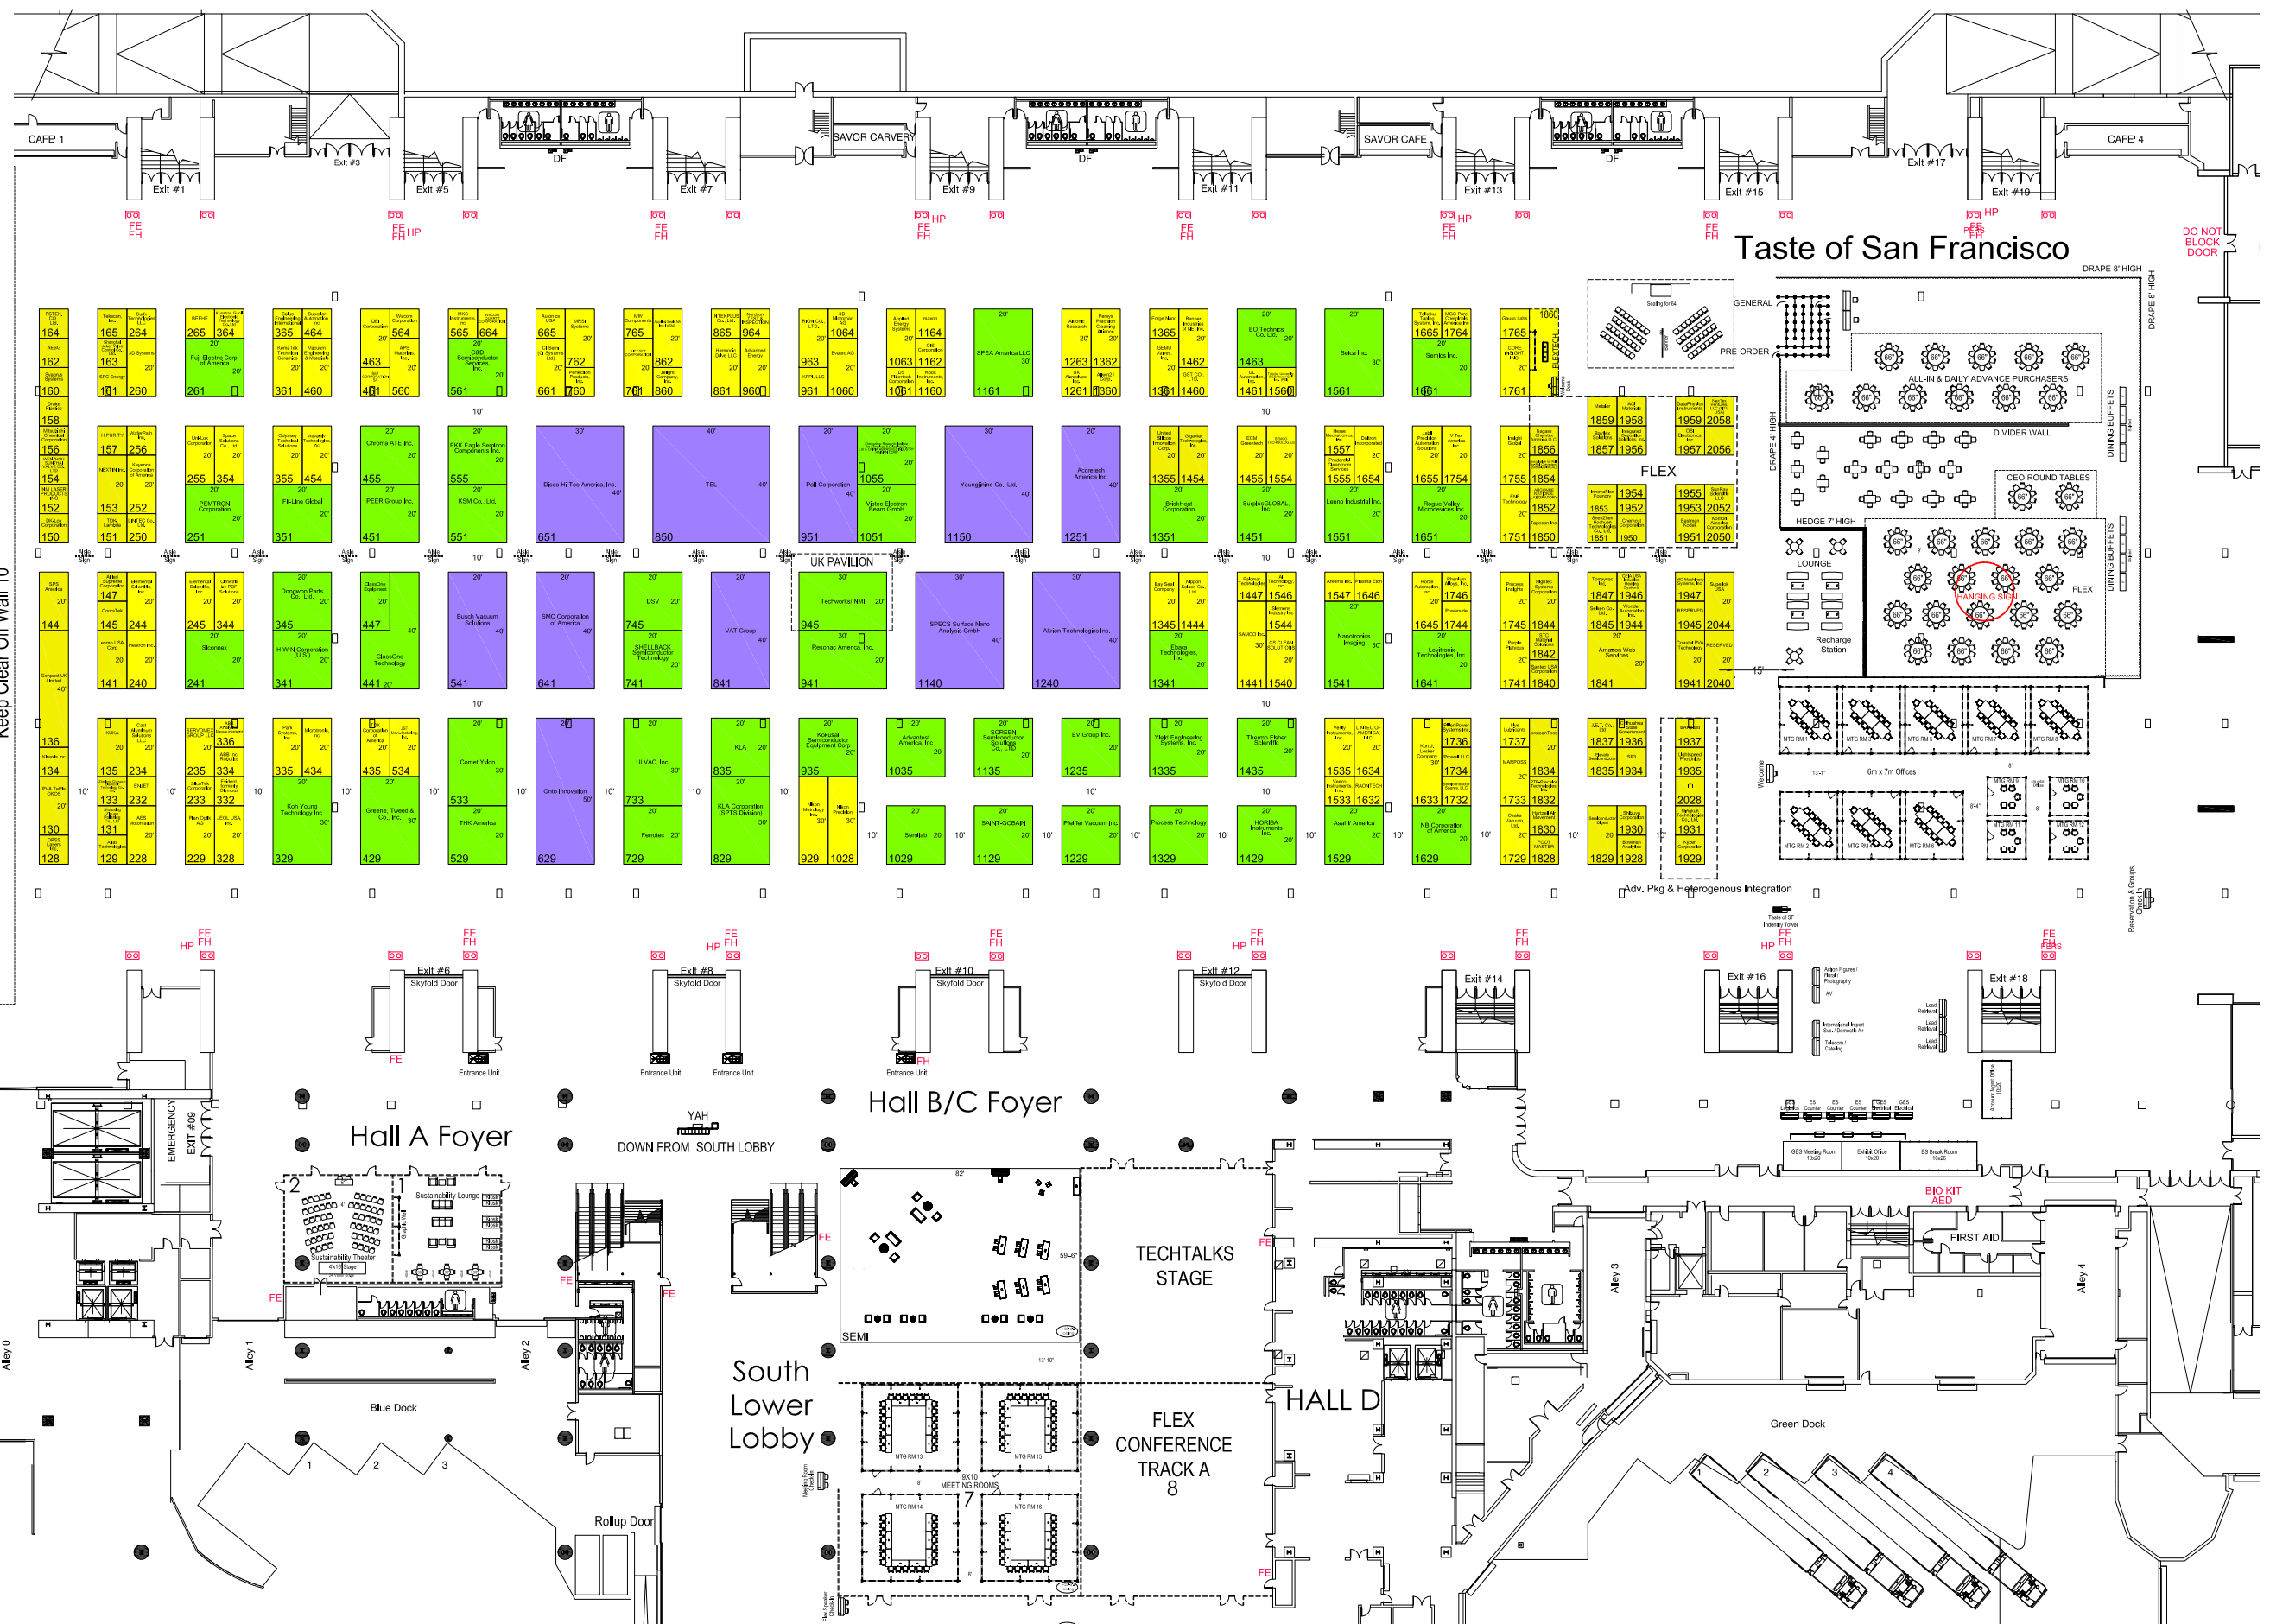

Current as of : June 23, 2023
FREIGHT TARGET SCHEDULE

- Thursday, July 6th, 2023 - After 1pm
- Friday, July 7th, 2023 - 8am - 12pm
- Friday, July 7, 2023 - 1pm - 5pm

SOUTH HALL as of 06/21/2023

100% - 60,400 SqFt Rented
 0% - 200 SqFt Available

Dimension	Size	Qty	SqFt	Rented	Available
10'x10'	100	112	11,200	111	1
10'x20'	200	68	13,600	68	0
10'x30'	300	4	1,200	4	0
10'x40'	400	1	400	1	0
20'x20'	400	40	16,000	40	0
20'x30'	600	10	6,000	10	0
20'x40'	800	5	4,000	5	0
20'x50'	1,000	1	1,000	1	0
30'x40'	1,200	4	4,800	4	0
40'x40'	1,600	1	1,600	1	0
5'x10'	50	4	200	2	2
Custom	600	1	600	1	0
Totals:	251	60,600	248	3	

SEMICON West
 July 11-13, 2023
 Moscone Center - South Hall