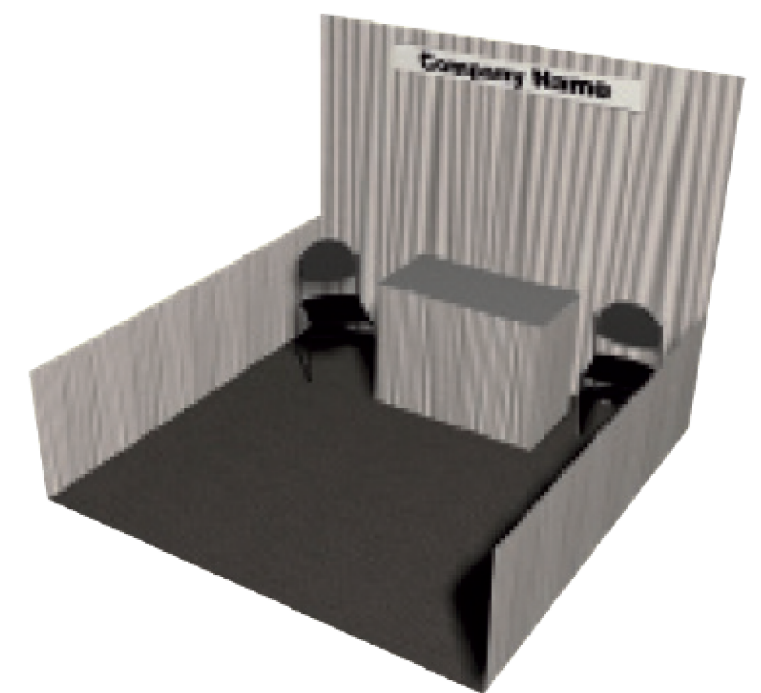

SEMICON West Exhibit Package Options

Raw Booth Package

Raw space available.

Booths 400 sq. ft. and larger do not receive drape or ID sign

Each 10 feet of space is equipped with the following package:

10' x 10' Booth Package

- 8'H Black Back Drape
- 3'H Black Side Drape(s)
- 7" x 44" Company Identification Sign

Inline Pipe & Drape Booth Package

Pipe & Drape Packages are available in 10' x 10' inline configurations, not to exceed 3 booths.

Each 10 feet of space is equipped with the following package:

10' x 10' Booth Package

- 8'H Black Back Drape
- 3'H Black Side Drape(s)
- 9' x 10' Standard Black Carpet
- Two Black Side Chairs
- 6'L x 24"Wx30"h Black Draped Table
- 500 Watt Electrical Outlet
- First Night Cleaning
- Wastebasket
- 7" x 44" Company Identification Sign