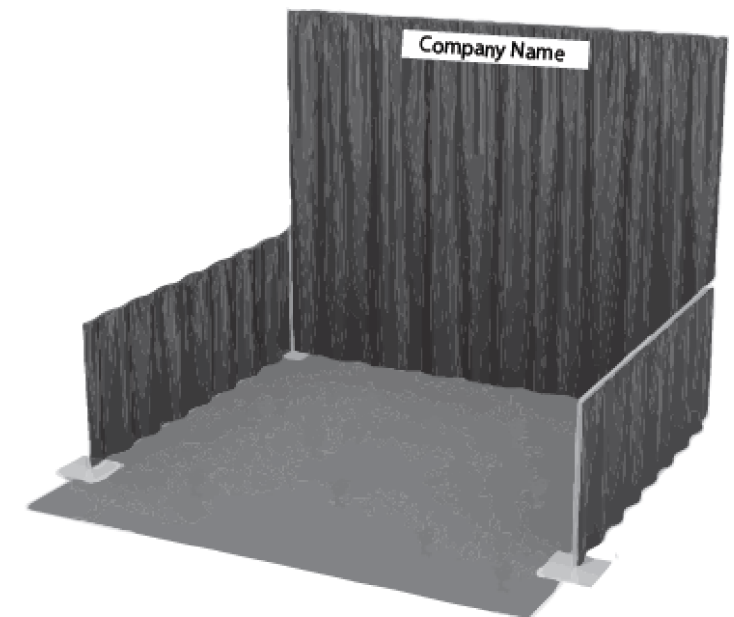

SEMICON West Exhibit Package Options

Raw Booth Package

Raw space available.

Booths 400 sq. ft. and larger do not receive drape or ID sign

Each 10 feet of space is equipped with the following package:

10' x 10' Booth Package

- 8'H Black Back Drape
- 3'H Black Side Drape(s)
- 7" x 44" Company Identification Sign

Inline Pipe & Drape Booth Package

Pipe & Drape Packages are available in 10' x 10' inline configurations, not to exceed 3 booths.

Each 10 feet of space is equipped with the following package:

10' x 10' Booth Package

- 8'H Black Back Drape
- 3'H Black Side Drape(s)
- 9' x 10' Standard Black Carpet
- Two Black Side Chairs
- 6'L x 24"Wx30"h Black Draped Table
- 500 Watt Electrical Outlet
- First Night Cleaning
- Wastebasket
- 7" x 44" Company Identification Sign

Booth Pricing

	Raw	Pipe & Drape
Member Rate	\$37.00 (per SQFT)	\$45.50 (per SQFT)
Non-Member Rate	\$51.00 (per SQFT)	\$59.00 (per SQFT)

SEMICON[®] WEST
JULY 11-13, 2022 | MOSCONE CENTER, SAN FRANCISCO, CA