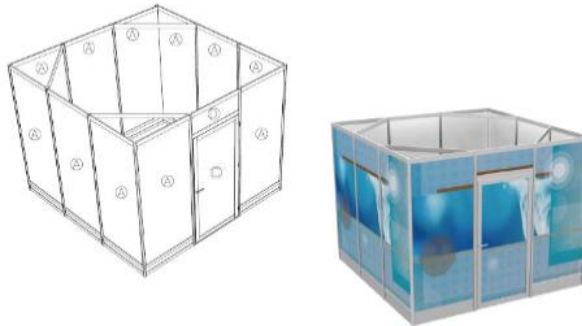

GDC

Business Center Suites

MEETING ROOM PACKAGES

Each GEM **10' x 10'** and **10' x 20'** Meeting Room Package Includes:

- 1 GEM room with black walls
- ID Sign On Door (Text Only)
- Black Carpet
- Lockable Door
- (1) Starbase Round Table
- (4) Chairs
- (1) Wastebasket
- (1) 5 AMP/ 500 Watt Electrical Drop

There are no additions or changes allowed to the Meeting Room structure. All change requests must be sent directly to GES.

*In most situations the orientation of the meeting room will be pre-selected.

10' x 10'

10' x 20'