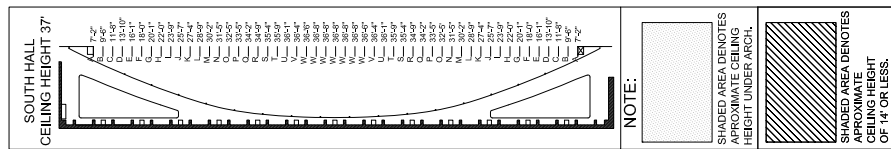

Game Developers Conference
March 22 - 24, 2023
Moscone Center - Hall ABCDEF