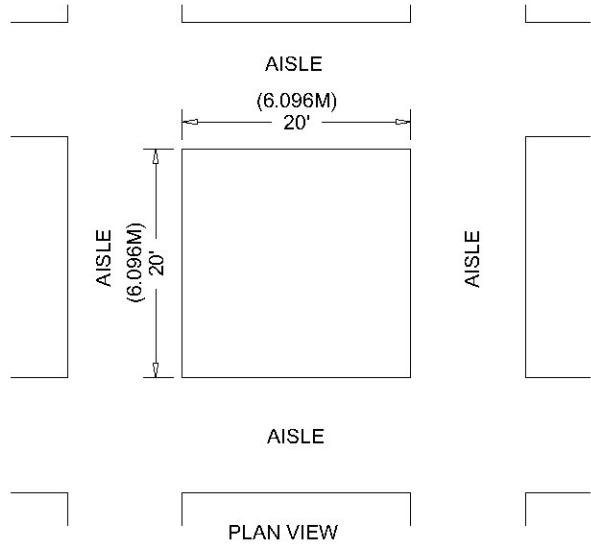

Island Booth

An Island Booth is any size booth exposed to aisles on all four sides.

Dimensions

An Island Booth is typically 20ft by 20ft (6.10m by 6.10m) or larger, although it may be configured differently.

Use of Space

The entire cubic content of the space may be used up to the maximum allowable height, which is usually a range of 16ft to 20ft (4.88m to 6.10m), including signage.

FRONT VIEW

ISLAND BOOTH