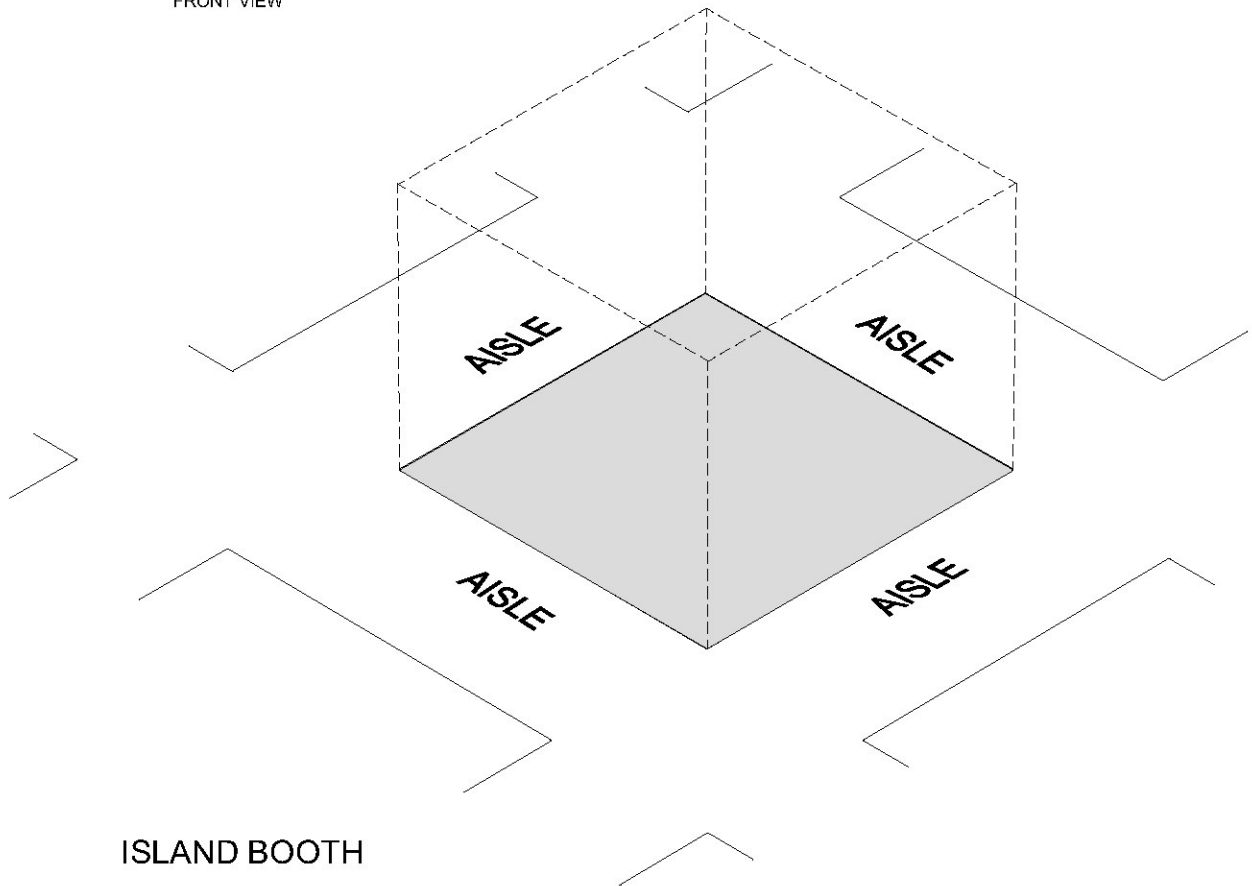

Island Booth

An Island Booth is any size booth exposed to aisles on all four sides.

Dimensions

An Island Booth is typically 20ft by 20ft (6.10m by 6.10m) or larger, although it may be configured differently.

Use of Space

The entire cubic content of the space may be used up to the maximum allowable height, which is usually a range of 16ft to 20ft (4.88m to 6.10m), including signage.

FRONT VIEW

ISLAND BOOTH