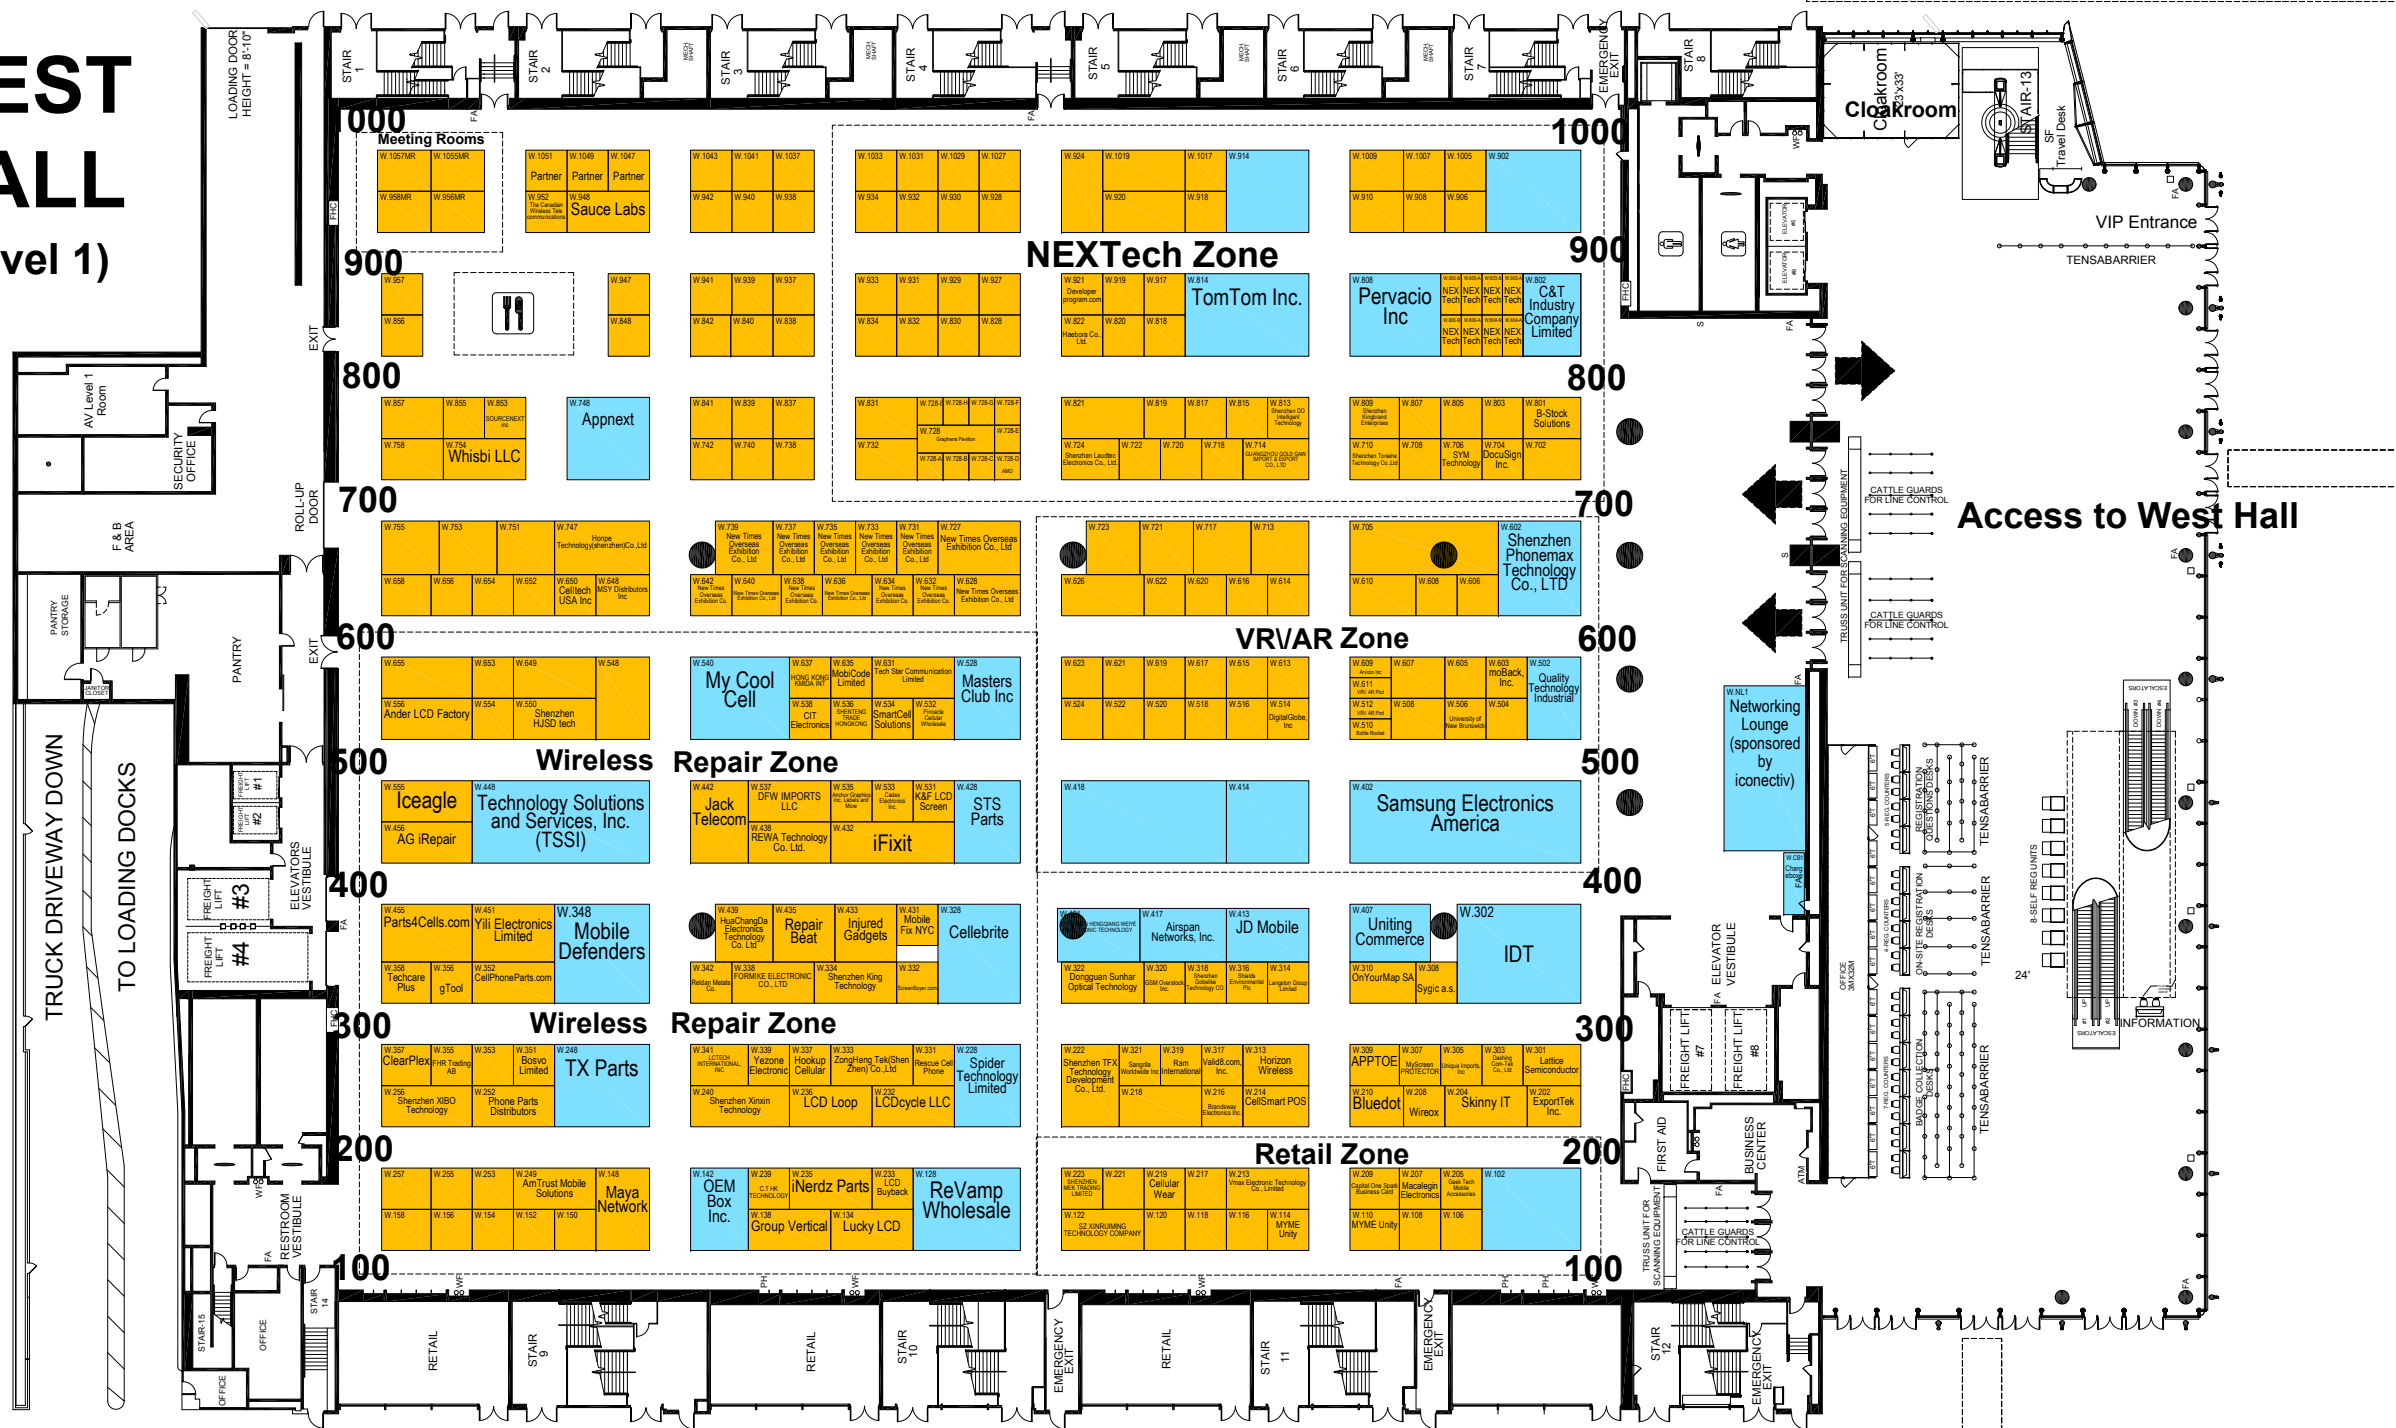

INBOUND TARGETS

**WEST HALL
(Level 1)**

Fifth Street

Minna Street

4TH Street

Howard Street

GSMA
 Mobile World Congress Americas
 September 12-14, 2017
 West Level 1
 Moscone Center
 San Francisco, CA

	SUNDAY 9/10 MY CHECK IN 8:00AM-12NOON APPROXIMATE UNLOAD TIME 12NOON-6:00PM
	MONDAY 9/11 MY CHECK IN 6:30AM-2:30PM APPROXIMATE UNLOAD TIME 8:00AM-2:30PM

Date Plotted : 6-30-2017 - 8:56am Plotted By : MCDERD

OUTBOUND TARGETS

**WEST HALL
(Level 1)**

Fifth Street

Minna Street

4TH Street

Howard Street

GSMA
 Mobile World Congress Americas
 September 12-14, 2017
 West Level 1
 Moscone Center
 San Francisco, CA

	THURSDAY 9/14 CHECK IN BY 6:00PM-10:00PM APPROXIMATE LOAD TIME 9:00PM-12MIDNIGHT
	FRIDAY 9/15 CHECK IN BY 6:30AM-2:30PM APPROXIMATE LOAD TIME 8:00AM-5:00PM

Date Plotted : 6-30-2017 - 8:58am Plotted By : MCDERD