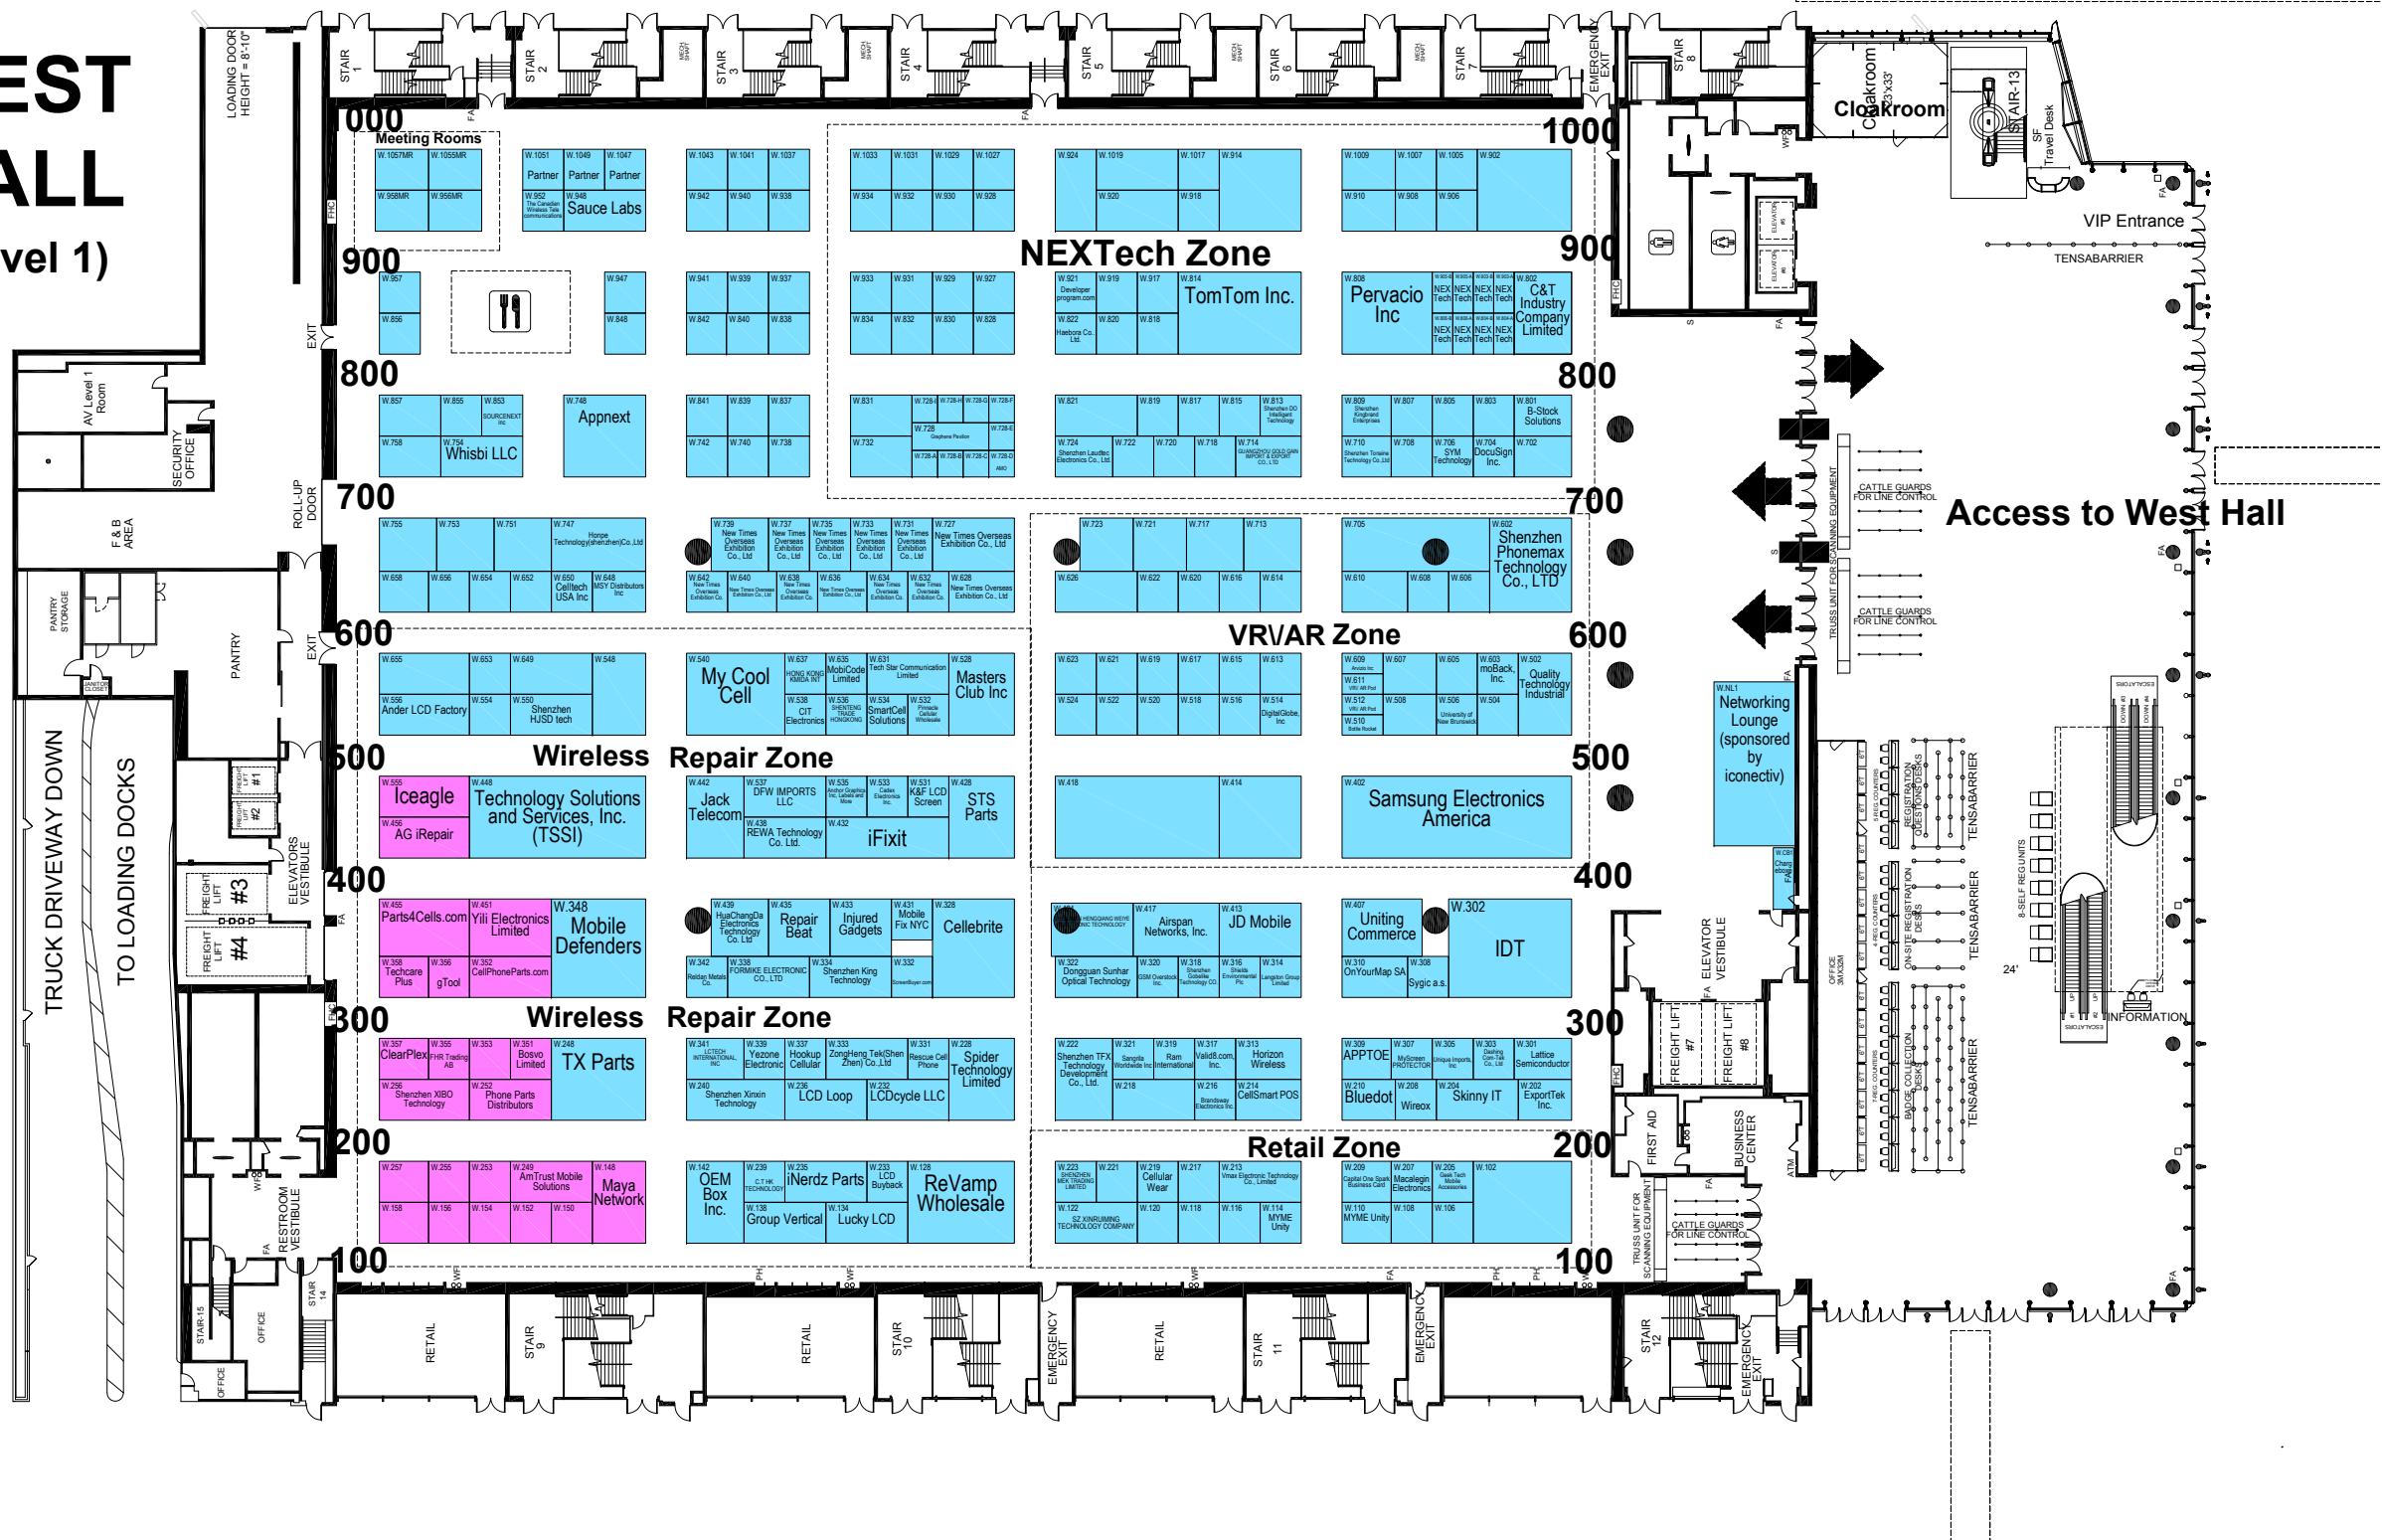

INBOUND TARGETS

**WEST HALL
(Level 1)**

Fifth Street

Minna Street

4TH Street

Howard Street

GSMA
 Mobile World Congress Americas
 September 12-14, 2017
 West Level 1
 Moscone Center
 San Francisco, CA

	SUNDAY 9/10 MY CHECK IN 8:00AM-12NOON APPROXIMATE UNLOAD TIME 12NOON-6:00PM
	MONDAY 9/11 MY CHECK IN 6:30AM-2:30PM APPROXIMATE UNLOAD TIME 8:00AM-2:30PM

Date Plotted : 6-30-2017 - 8:56am Plotted By : MCDERD

OUTBOUND TARGETS

**WEST HALL
(Level 1)**

Fifth Street

Minna Street

4TH Street

Howard Street

GSMA
 Mobile World Congress Americas
 September 12-14, 2017
 West Level 1
 Moscone Center
 San Francisco, CA

	THURSDAY 9/14 CHECK IN BY 6:00PM-10:00PM APPROXIMATE LOAD TIME 9:00PM-12MIDNIGHT
	FRIDAY 9/15 CHECK IN BY 6:30AM-2:30PM APPROXIMATE LOAD TIME 8:00AM-5:00PM

Date Plotted : 6-30-2017 - 8:58am Plotted By : MCDERD