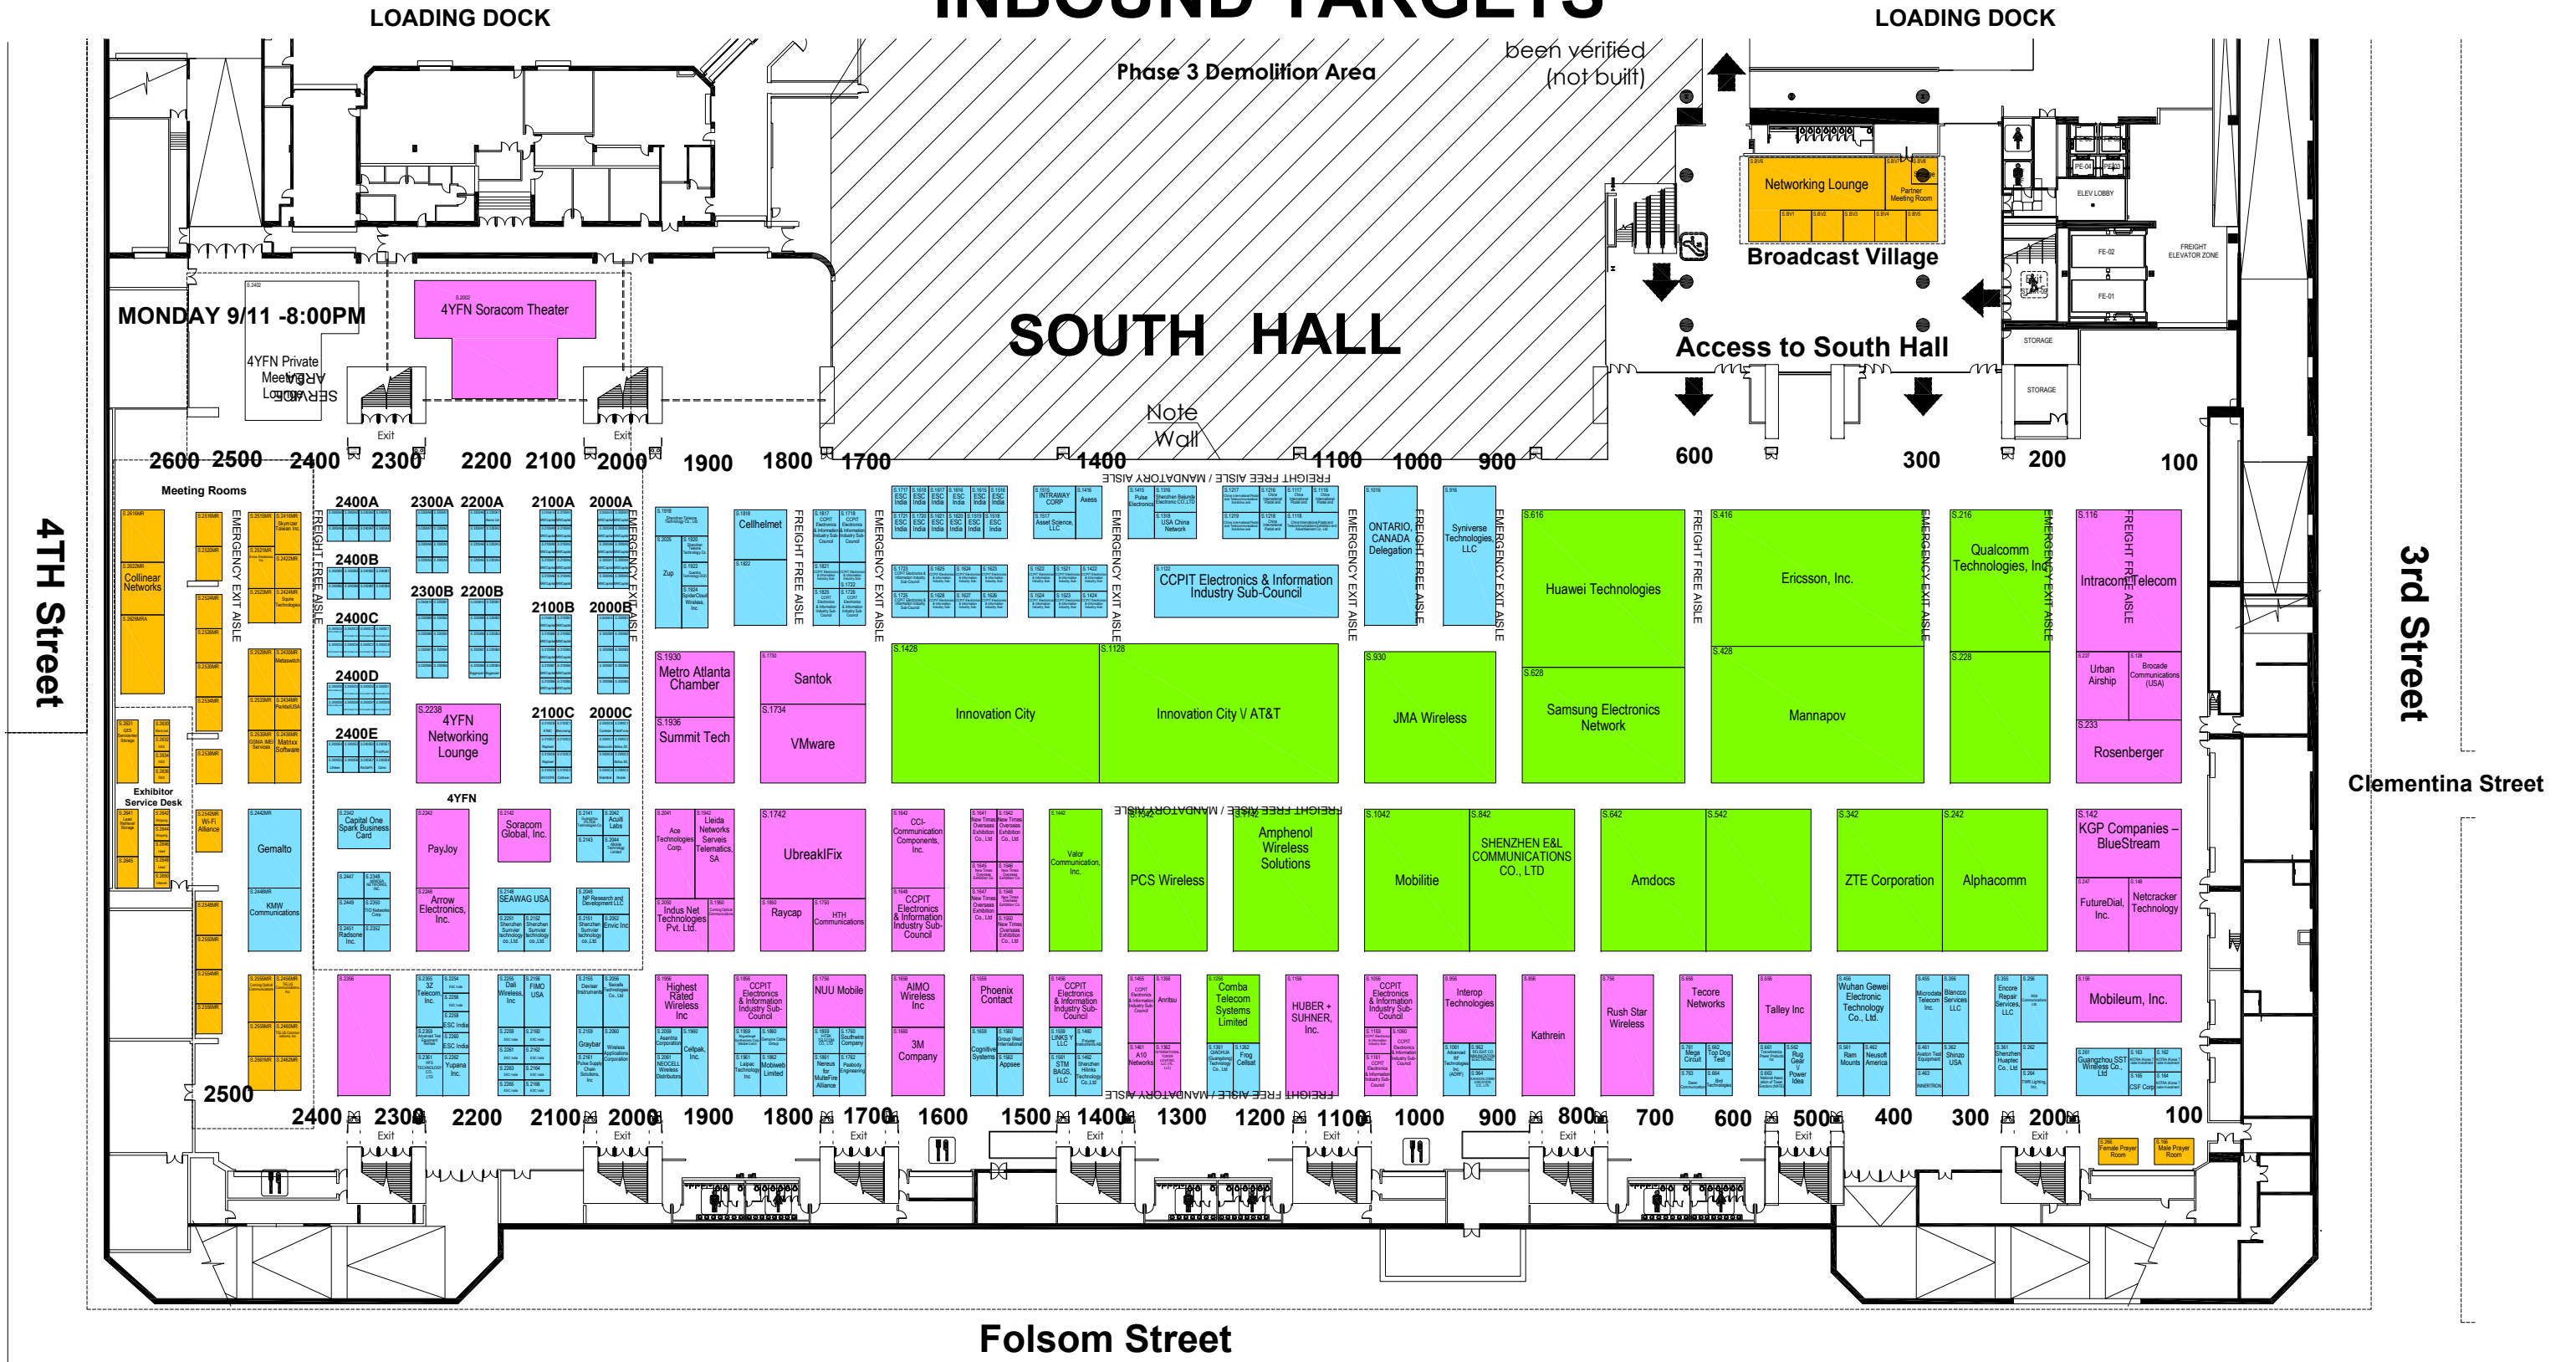

INBOUND TARGETS

GSMA
 Mobile World Congress Americas
 September 12-14, 2017
 South Hall
 Moscone Center
 San Francisco, CA

 FRIDAY 9/08	MY CHECK IN 6:30AM-2:30PM APPROXIMATE UNLOAD TIME 8:00AM-5:00PM
 SATURDAY 9/09	MY CHECK IN 6:30AM-2:30PM APPROXIMATE UNLOAD TIME 8:00AM-5:00PM
 SUNDAY 9/10	MY CHECK IN 6:30AM-2:30PM APPROXIMATE UNLOAD TIME 8:00AM-5:00PM
 MONDAY 9/11	MY CHECK IN 6:30AM-2:30PM APPROXIMATE UNLOAD TIME 8:00AM-3:00PM

OUTBOUND TARGETS

GSMA
 Mobile World Congress Americas
 September 12-14, 2017
 South Hall
 Moscone Center
 San Francisco, CA

	THURSDAY 9/14 CHECK IN BY 6:00PM-10:00PM APPROXIMATE LOAD TIME 9:00PM-12MIDNIGHT
	FRIDAY 9/15 CHECK IN BY 6:30AM-2:30PM APPROXIMATE LOAD TIME 8:00AM-5:00PM
	SATURDAY 9/16 CHECK IN BY 6:30AM-2:30PM APPROXIMATE LOAD TIME 8:00AM-6:00PM

Date Plotted: 7-14-2017 - 7:56am Plotted By: MCDERD