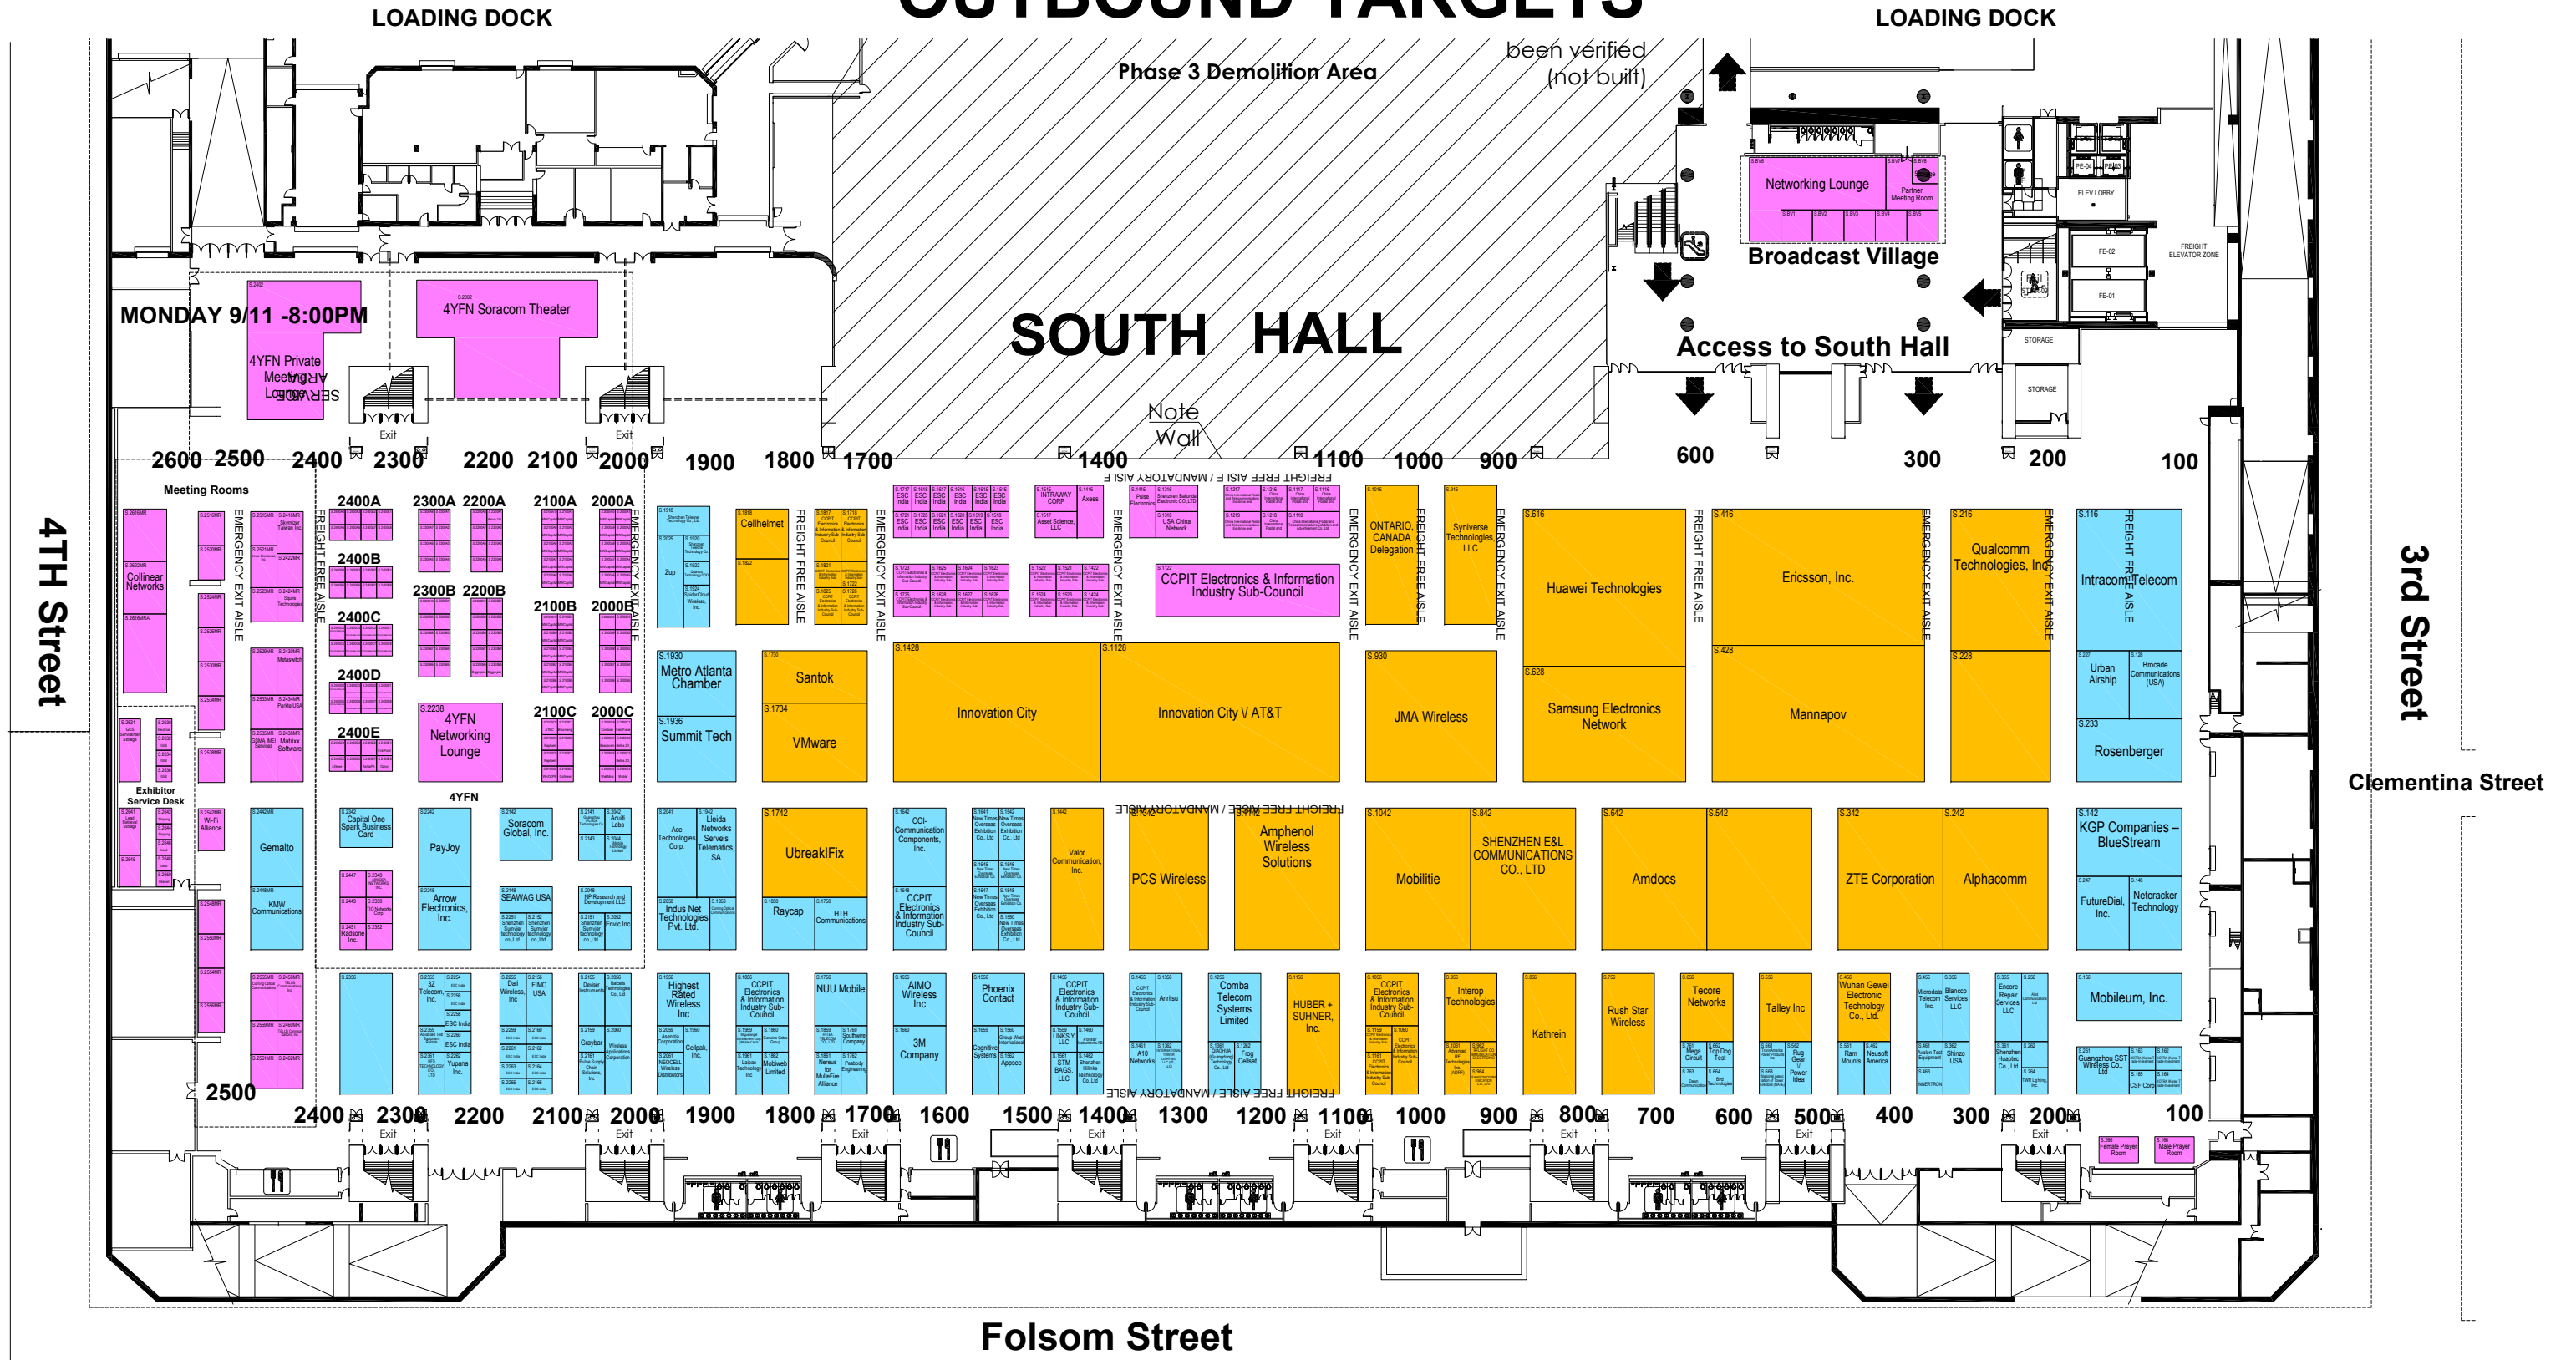

INBOUND TARGETS

GSMA
 Mobile World Congress Americas
 September 12-14, 2017
 South Hall
 Moscone Center
 San Francisco, CA

 FRIDAY 9/08	MY CHECK IN 6:30AM-2:30PM APPROXIMATE UNLOAD TIME 8:00AM-5:00PM
 SATURDAY 9/09	MY CHECK IN 6:30AM-2:30PM APPROXIMATE UNLOAD TIME 8:00AM-5:00PM
 SUNDAY 9/10	MY CHECK IN 6:30AM-2:30PM APPROXIMATE UNLOAD TIME 8:00AM-5:00PM
 MONDAY 9/11	MY CHECK IN 6:30AM-2:30PM APPROXIMATE UNLOAD TIME 8:00AM-3:00PM

OUTBOUND TARGETS

GSMA
 Mobile World Congress Americas
 September 12-14, 2017
 South Hall
 Moscone Center
 San Francisco, CA

	THURSDAY 9/14 CHECK IN BY 6:00PM-10:00PM APPROXIMATE LOAD TIME 9:00PM-12MIDNIGHT
	FRIDAY 9/15 CHECK IN BY 6:30AM-2:30PM APPROXIMATE LOAD TIME 8:00AM-5:00PM
	SATURDAY 9/16 CHECK IN BY 6:30AM-2:30PM APPROXIMATE LOAD TIME 8:00AM-6:00PM

Date Plotted: 7-14-2017 - 7:56am Plotted By: MCDERD