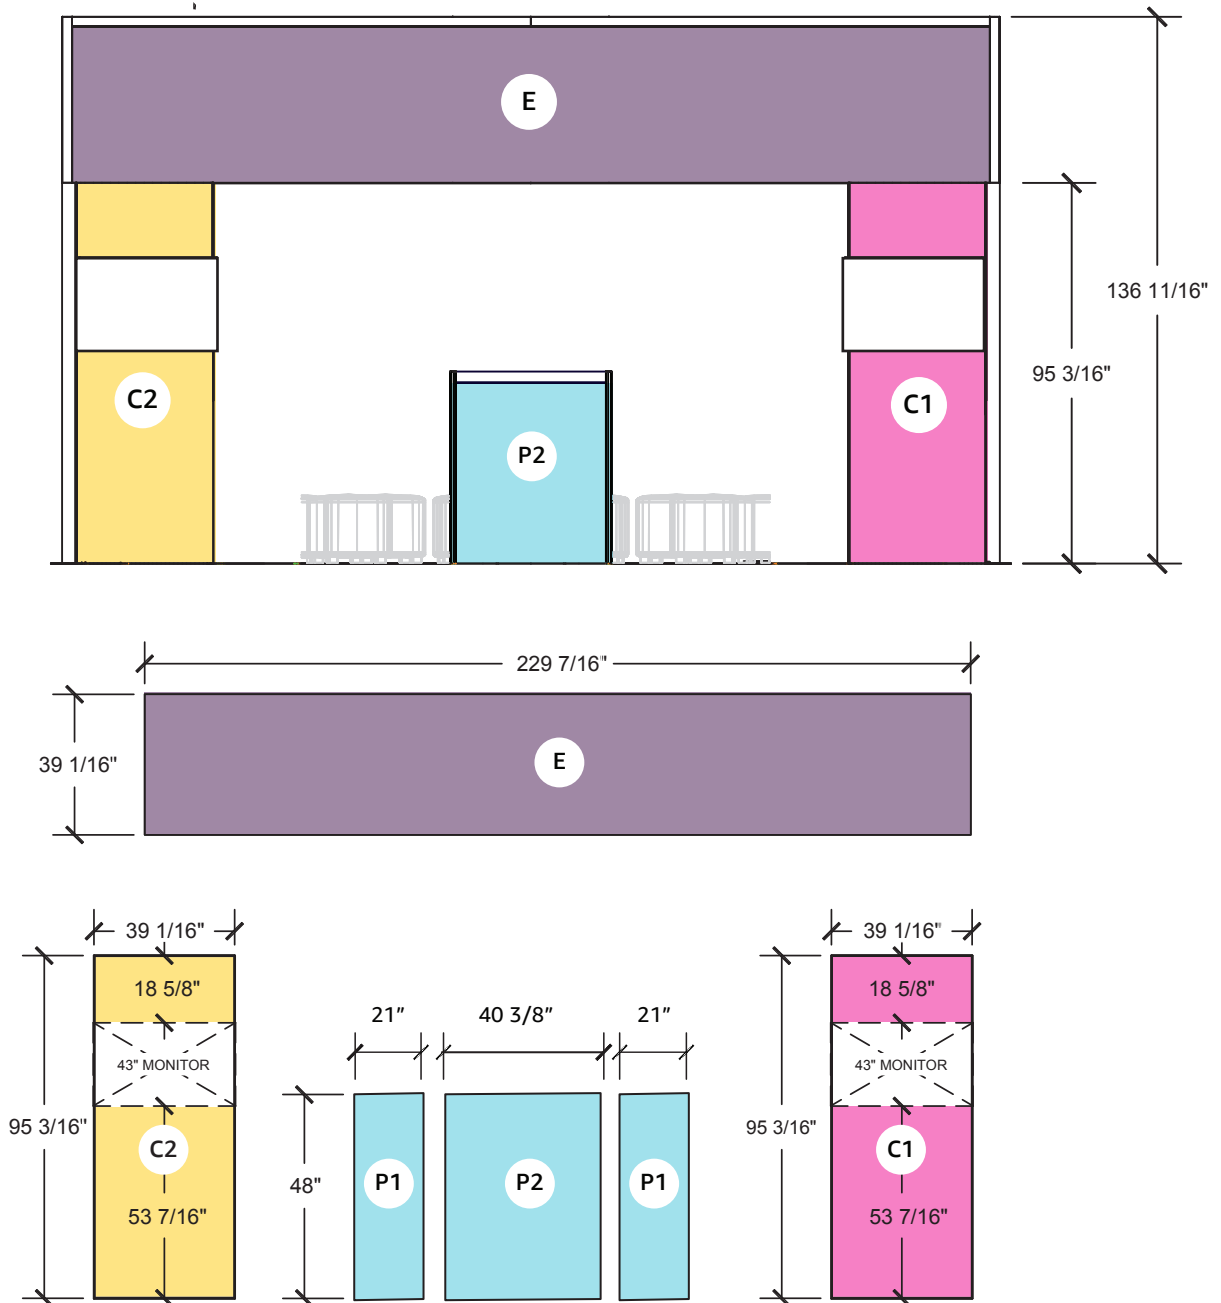

STANDARD / THEATER PLATINUM BOOTH 20 X 20 TURNKEY

FRONT AND LEFT SIDE VIEW

Platinum Booth Package Includes:

- Custom Graphic Panels
- (1) Reception counter with custom graphics
- (2) Demo counters (20" deep) w/ storage. (Area is NOT available for graphic branding and cannot be altered onsite.)
- (2) White Clara Bar Stools at Reception Counter
- (1) Podium with custom graphics
- (5) 5 AMP Electrical Drops + Power Strips (Power placed at each kiosk, monitor, podium and welcome counter)
- (2) Mounted 43" monitors above front-facing Demo Stations
- (2) Mounted monitors for Theater area
- (15) Silent headsets for attendees
- Pepper carpet with 1/2" padding
- Conference Wi-Fi
- Pre-event cleaning
- Installation & dismantle

[Download Graphic Templates Here](#)

STANDARD / THEATER PLATINUM BOOTH 20 X 20 TURNKEY

FRONT VIEW

[Download Graphic Templates Here](#)

STANDARD / THEATER PLATINUM BOOTH 20 X 20 TURNKEY

BACK VIEW

[Download Graphic Templates Here](#)

STANDARD / THEATER PLATINUM BOOTH 20 X 20 TURNKEY

TOP VIEW

[Download Graphic Templates Here](#)

STANDARD / THEATER PLATINUM BOOTH 20 X 20 TURNKEY

LEFT SIDE VIEW

[Download Graphic Templates Here](#)

STANDARD / THEATER PLATINUM BOOTH 20 X 20 TURNKEY

[Download Graphic Templates Here](#)

RIGHT SIDE VIEW