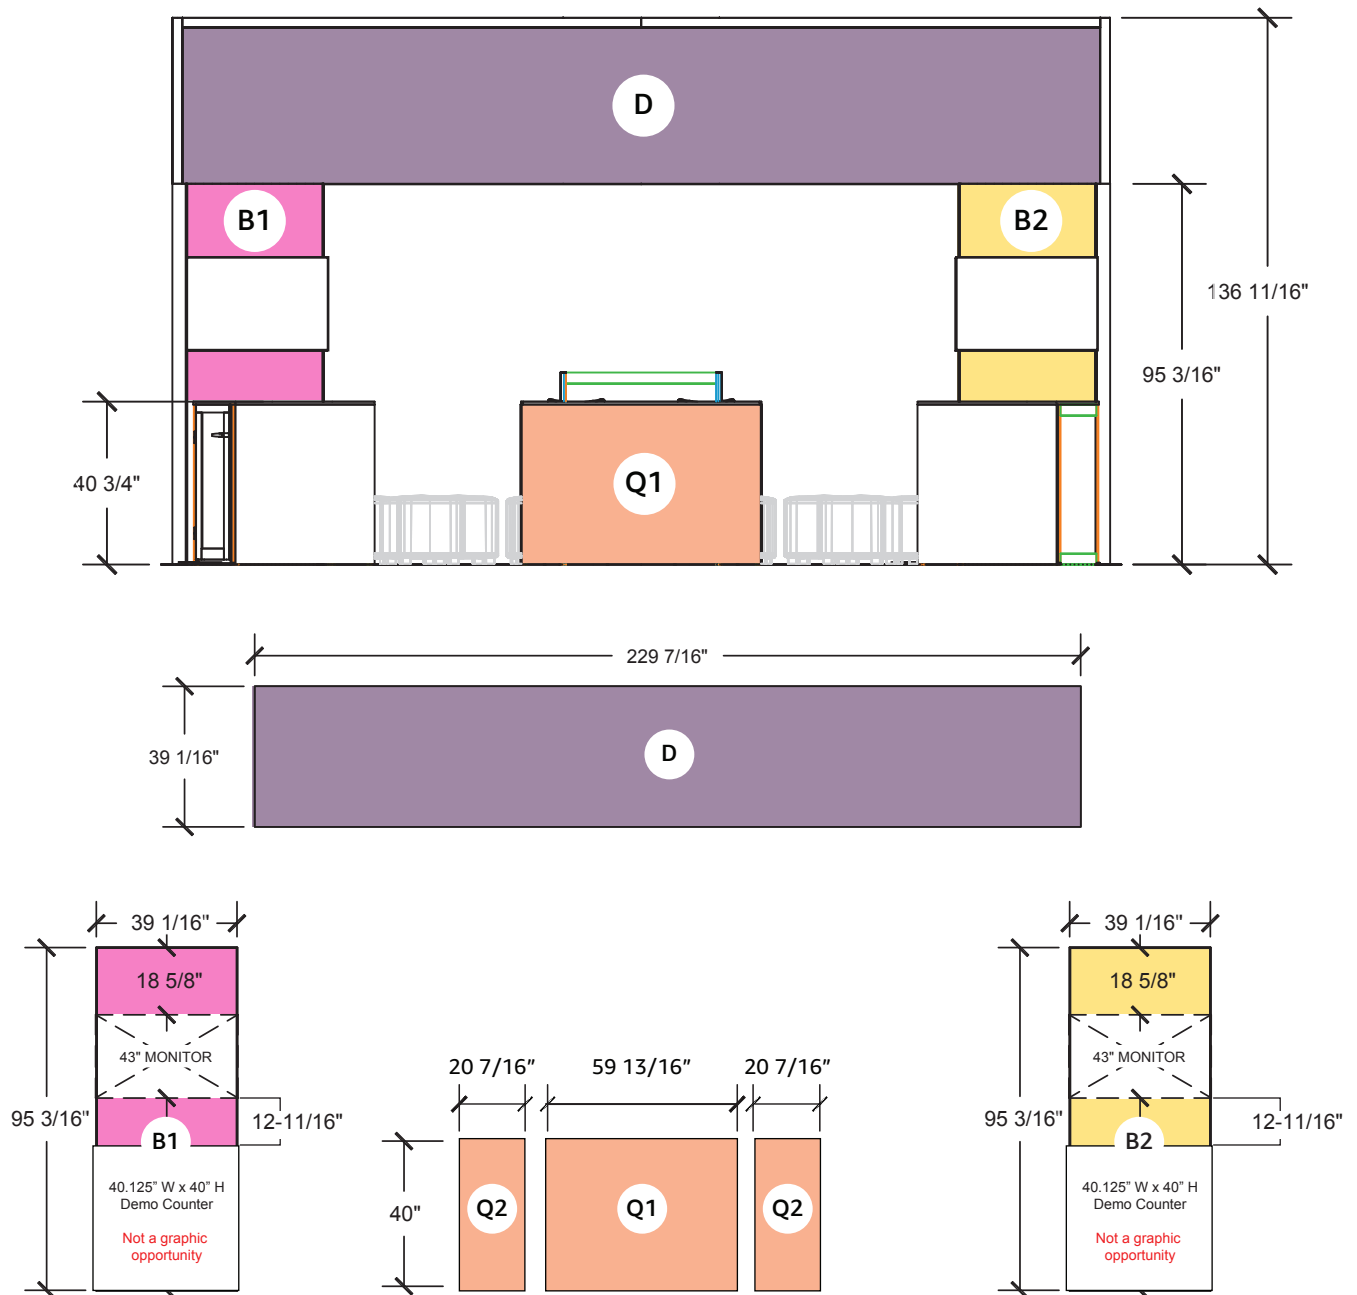

STANDARD / THEATER PLATINUM BOOTH 20 X 20 TURNKEY

FRONT AND LEFT SIDE VIEW

Platinum Booth Package Includes:

- Custom Graphic Panels
- (1) Reception counter with custom graphics
- (2) Demo counters (20" deep) w/ storage. (Area is NOT available for graphic branding and cannot be altered onsite.)
- (2) White Clara Bar Stools at Reception Counter
- (1) Podium with custom graphics
- (5) 5 AMP Electrical Drops + Power Strips (Power placed at each kiosk, monitor, podium and welcome counter)
- (2) Mounted 43" monitors above front-facing Demo Stations
- (2) Mounted monitors for Theater area
- (15) Silent headsets for attendees
- Pepper carpet with 1/2" padding
- Conference Wi-Fi
- Pre-event cleaning
- Installation & dismantle

[Download Graphic Templates Here](#)

STANDARD / THEATER PLATINUM BOOTH 20 X 20 TURNKEY

FRONT VIEW

[Download Graphic Templates Here](#)

STANDARD / THEATER PLATINUM BOOTH 20 X 20 TURNKEY

BACK VIEW

[Download Graphic Templates Here](#)

STANDARD / THEATER PLATINUM BOOTH 20 X 20 TURNKEY

TOP VIEW

[Download Graphic Templates Here](#)

STANDARD / THEATER PLATINUM BOOTH 20 X 20 TURNKEY

LEFT SIDE VIEW

[Download Graphic Templates Here](#)

STANDARD / THEATER PLATINUM BOOTH 20 X 20 TURNKEY

[Download Graphic Templates Here](#)

RIGHT SIDE VIEW