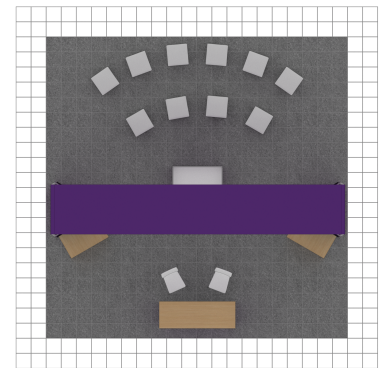

STANDARD / THEATER PLATINUM BOOTH 20 X 20 TURNKEY

FRONT AND LEFT SIDE VIEW

Platinum Booth Package Includes:

- Custom Graphic Panels
- (1) Reception counter with custom graphics
- (2) Demo counters (20" deep) w/ storage. (Area is NOT available for graphic branding and cannot be altered onsite.)
- (2) White Clara Bar Stools at Reception Counter
- (1) Podium with custom graphics
- (5) 5 AMP Electrical Drops + Power Strips (Power placed at each kiosk, monitor, podium and welcome counter)
- (2) Mounted 43" monitors above front-facing Demo Stations
- (2) Mounted monitors for Theater area
- (15) Silent headsets for attendees
- Pepper carpet with 1/2" padding
- Conference Wi-Fi
- Pre-event cleaning
- Installation & dismantle

[Download Graphic Templates Here](#)

STANDARD / THEATER PLATINUM BOOTH 20 X 20 TURNKEY

FRONT VIEW

[Download Graphic Templates Here](#)

STANDARD / THEATER PLATINUM BOOTH 20 X 20 TURNKEY

BACK VIEW

[Download Graphic Templates Here](#)

STANDARD / THEATER PLATINUM BOOTH 20 X 20 TURNKEY

TOP VIEW

[Download Graphic Templates Here](#)

STANDARD / THEATER PLATINUM BOOTH 20 X 20 TURNKEY

LEFT SIDE VIEW

[Download Graphic Templates Here](#)

STANDARD / THEATER PLATINUM BOOTH 20 X 20 TURNKEY

[Download Graphic Templates Here](#)

RIGHT SIDE VIEW