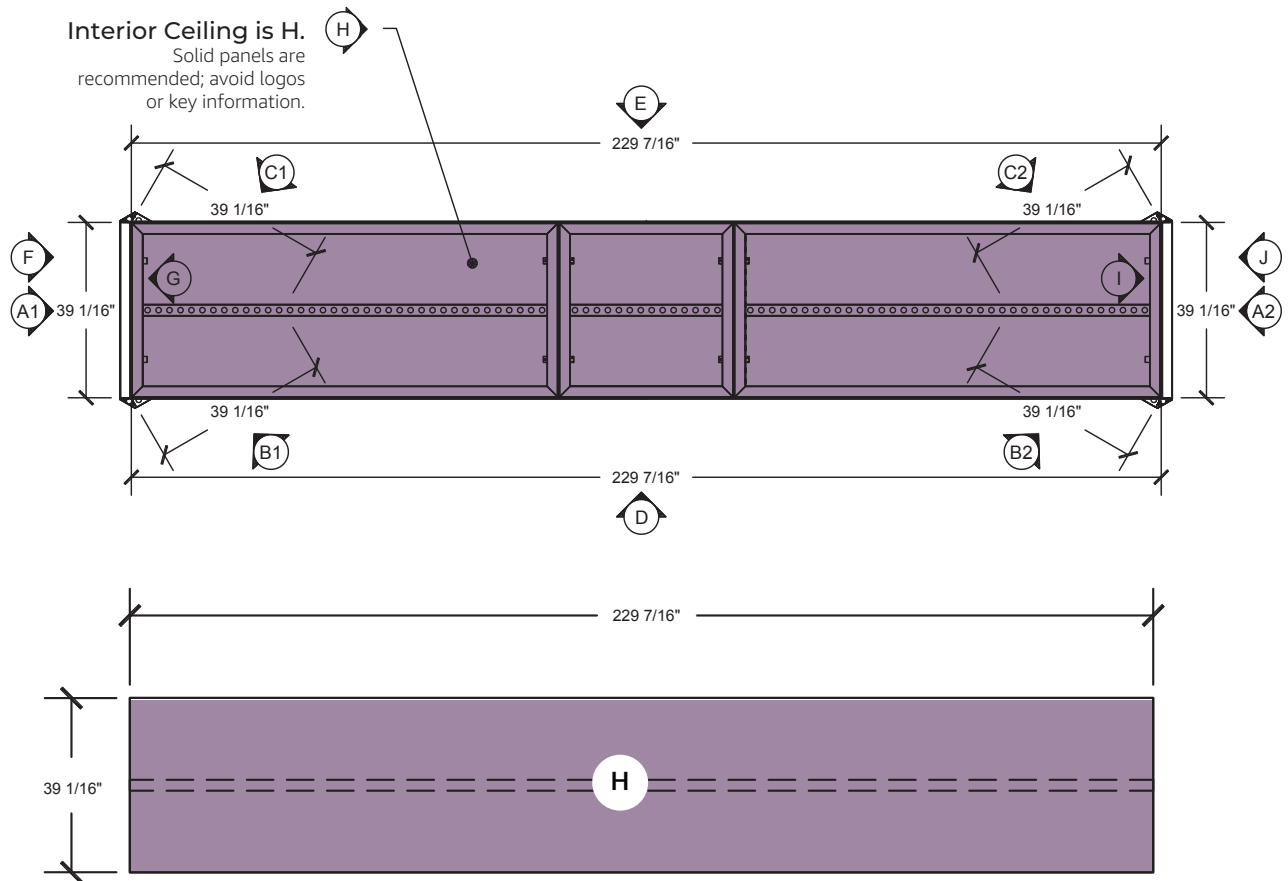

STANDARD / THEATER PLATINUM BOOTH 20 X 20 TURNKEY

FRONT AND LEFT SIDE VIEW

Platinum Booth Package Includes:

- Custom Graphic Panels
- (1) Reception counter with custom graphics
- (2) Demo counters (20" deep) w/ storage. (Area is NOT available for graphic branding and cannot be altered onsite.)
- (2) White Clara Bar Stools at Reception Counter
- (1) Podium with custom graphics
- (5) 5 AMP Electrical Drops + Power Strips (Power placed at each kiosk, monitor, podium and welcome counter)
- (2) Mounted 43" monitors above front-facing Demo Stations
- (2) Mounted monitors for Theater area
- (15) Silent headsets for attendees
- Pepper carpet with 1/2" padding
- Conference Wi-Fi
- Pre-event cleaning
- Installation & dismantle

[Download Graphic Templates Here](#)

STANDARD / THEATER PLATINUM BOOTH 20 X 20 TURNKEY

FRONT VIEW

[Download Graphic Templates Here](#)

STANDARD / THEATER PLATINUM BOOTH 20 X 20 TURNKEY

BACK VIEW

[Download Graphic Templates Here](#)

STANDARD / THEATER PLATINUM BOOTH 20 X 20 TURNKEY

TOP VIEW

[Download Graphic Templates Here](#)

STANDARD / THEATER PLATINUM BOOTH 20 X 20 TURNKEY

LEFT SIDE VIEW

[Download Graphic Templates Here](#)

STANDARD / THEATER PLATINUM BOOTH 20 X 20 TURNKEY

[Download Graphic Templates Here](#)

RIGHT SIDE VIEW