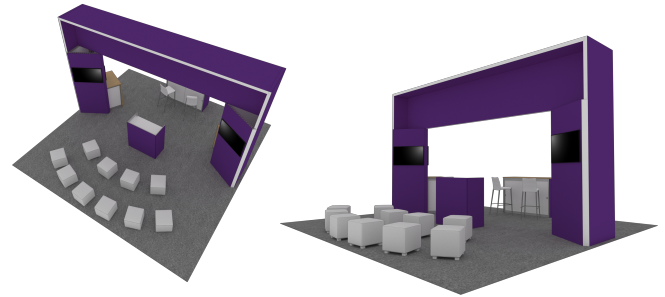

STANDARD / THEATER PLATINUM BOOTH 20 X 20 TURNKEY

FRONT AND LEFT SIDE VIEW

Platinum Booth Package Includes:

- Custom Graphic Panels
- (1) Reception counter with custom graphics
- (2) Demo counters (20" deep) w/ storage. (Area is NOT available for graphic branding and cannot be altered onsite.)
- (2) White Clara Bar Stools at Reception Counter
- (1) Podium with custom graphics
- (5) 5 AMP Electrical Drops + Power Strips (Power placed at each kiosk, monitor, podium and welcome counter)
- (2) Mounted 43" monitors above front-facing Demo Stations
- (2) Mounted monitors for Theater area
- (15) Silent headsets for attendees
- Pepper carpet with 1/2" padding
- Conference Wi-Fi
- Pre-event cleaning
- Installation & dismantle

[Download Graphic Templates Here](#)

STANDARD / THEATER PLATINUM BOOTH 20 X 20 TURNKEY

FRONT VIEW

[Download Graphic Templates Here](#)

STANDARD / THEATER PLATINUM BOOTH 20 X 20 TURNKEY

BACK VIEW

[Download Graphic Templates Here](#)

STANDARD / THEATER PLATINUM BOOTH 20 X 20 TURNKEY

TOP VIEW

[Download Graphic Templates Here](#)

STANDARD / THEATER PLATINUM BOOTH 20 X 20 TURNKEY

LEFT SIDE VIEW

[Download Graphic Templates Here](#)

STANDARD / THEATER PLATINUM BOOTH 20 X 20 TURNKEY

[Download Graphic Templates Here](#)

RIGHT SIDE VIEW