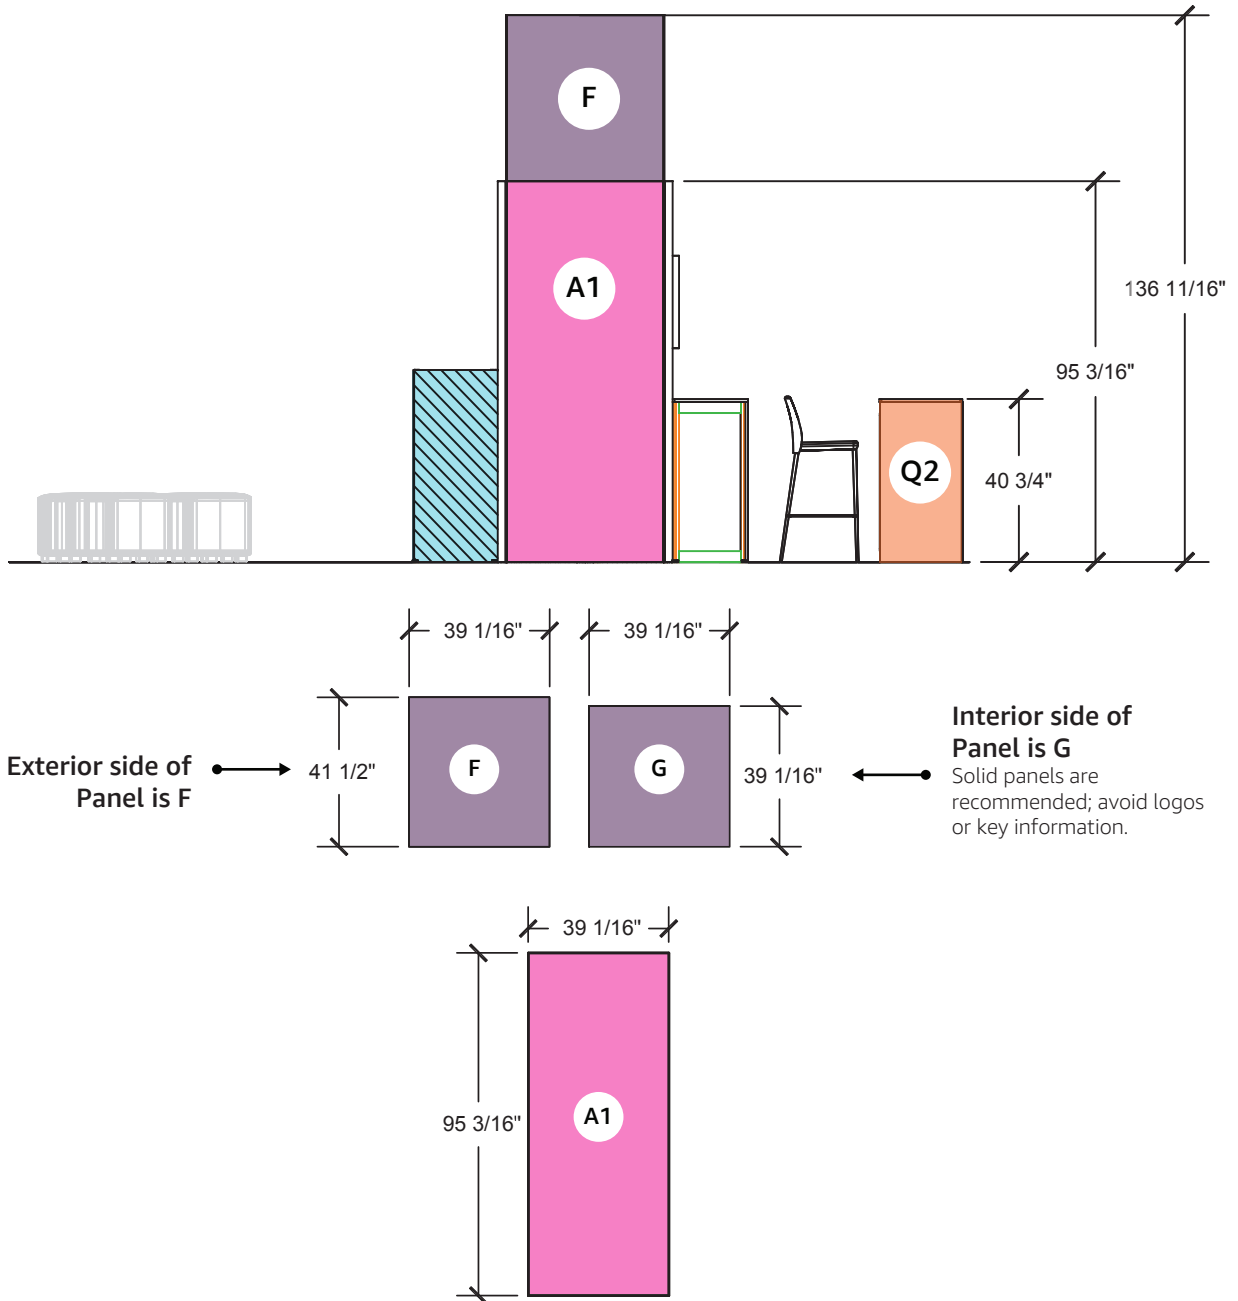

STANDARD / THEATER PLATINUM BOOTH 20 X 20 TURNKEY

FRONT AND LEFT SIDE VIEW

Platinum Booth Package Includes:

- Custom Graphic Panels
- (1) Reception counter with custom graphics
- (2) Demo counters (20" deep) w/ storage. (Area is NOT available for graphic branding and cannot be altered onsite.)
- (2) White Clara Bar Stools at Reception Counter
- (1) Podium with custom graphics
- (5) 5 AMP Electrical Drops + Power Strips (Power placed at each kiosk, monitor, podium and welcome counter)
- (2) Mounted 43" monitors above front-facing Demo Stations
- (2) Mounted monitors for Theater area
- (15) Silent headsets for attendees
- Pepper carpet with 1/2" padding
- Conference Wi-Fi
- Pre-event cleaning
- Installation & dismantle

STANDARD / THEATER PLATINUM BOOTH 20 X 20 TURNKEY

TOP VIEW

[Download Graphic Templates Here](#)

STANDARD / THEATER PLATINUM BOOTH 20 X 20 TURNKEY

LEFT SIDE VIEW

[Download Graphic Templates Here](#)

STANDARD / THEATER PLATINUM BOOTH 20 X 20 TURNKEY

[Download Graphic Templates Here](#)

RIGHT SIDE VIEW