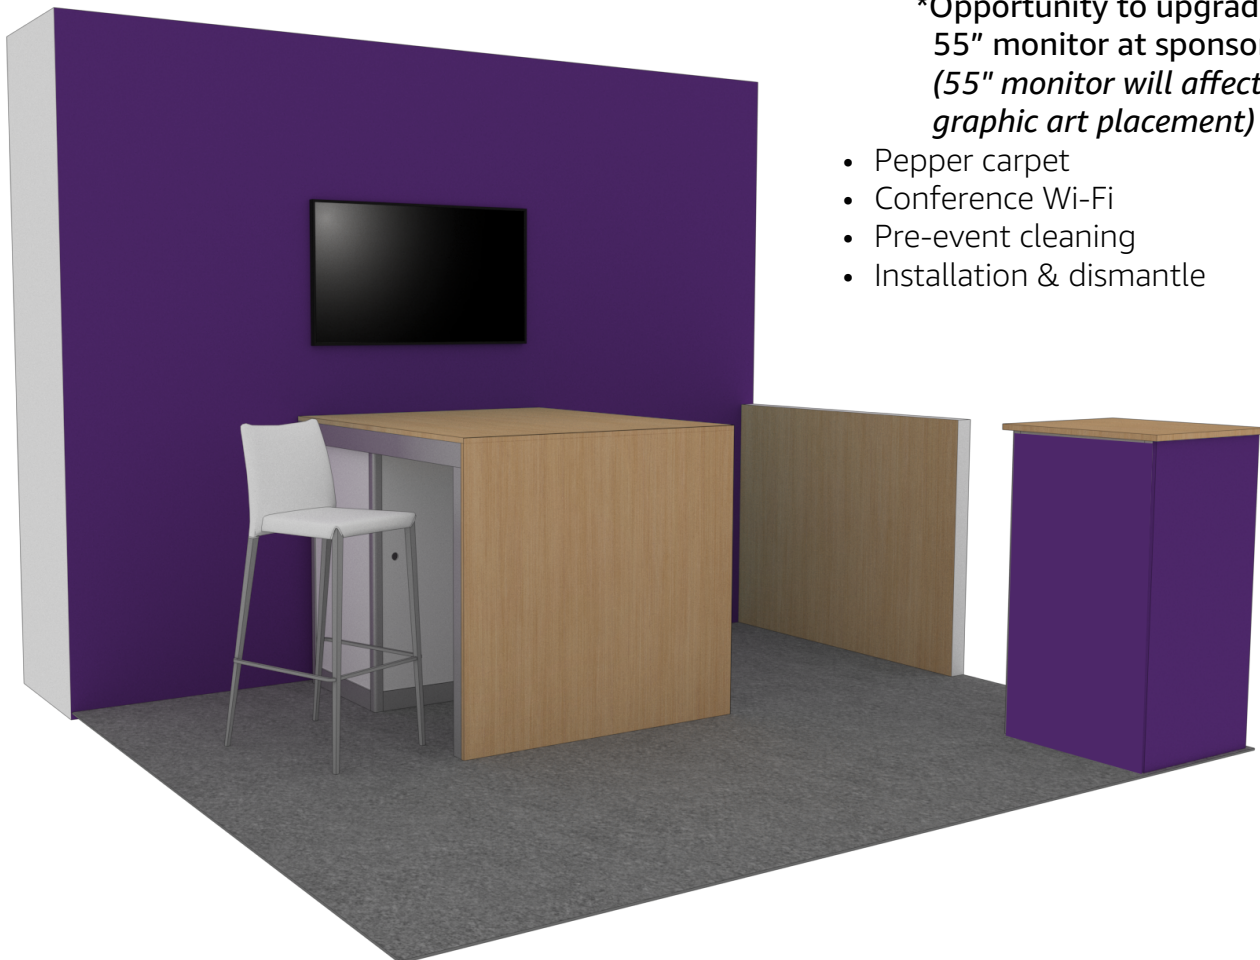

SILVER PACKAGE 10 X 10

FRONT AND LEFT SIDE VIEW

[Download Graphic Templates Here](#)

Silver Booth Package Includes:

- Custom Graphic Backwall
(SEG fabric)
- (1) Reception counter with custom graphic panel
- (1) Waterfall counter *(50" deep w/ storage. (Area is NOT available for graphic branding and cannot be altered onsite.)*
- (1) White Clara Bar Stool
- (1) 5 AMP Electrical Drop + Power Strip (placed in demo counter)
- (1) Mounted 43" monitor
***Opportunity to upgrade to 55" monitor at sponsor expense (55" monitor will affect the graphic art placement)**
- Pepper carpet
- Conference Wi-Fi
- Pre-event cleaning
- Installation & dismantle

SILVER PACKAGE 10 X 10

FRONT AND RIGHT SIDE VIEW

[Download Graphic Templates Here](#)