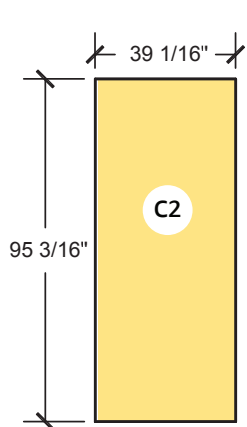

STANDARD / DEMO PLATINUM BOOTH 20 X 20 TURNKEY

FRONT AND LEFT SIDE VIEW

[Download Graphic Templates Here](#)

Platinum Booth Package Includes:

- Custom Graphic Panels
- (1) Reception counter with custom graphics
- (4) Demo counters (20" deep) w/ storage. (Area is NOT available for graphic branding and cannot be altered onsite.)
- (2) White Clara Bar Stools at Reception Counter
- (5) 5 AMP Electrical Drops + Power Strips (Power placed at each kiosk, monitor and welcome counter)
- (4) Mounted 43" monitors
- (2) High cocktail tables with (2) Clara Bar Stools each
- Pepper carpet with 1/2" padding
- Conference Wi-Fi
- Pre-event cleaning
- Installation & dismantle

STANDARD / DEMO PLATINUM BOOTH 20 X 20 TURNKEY

FRONT VIEW

[Download Graphic Templates Here](#)

STANDARD / DEMO PLATINUM BOOTH 20 X 20 TURNKEY

BACK VIEW

[Download Graphic Templates Here](#)

Interior Ceiling is H.
Solid panels are recommended; avoid logos or key information.

STANDARD / DEMO PLATINUM BOOTH 20 X 20 TURNKEY

[Download Graphic Templates Here](#)

TOP VIEW

STANDARD / DEMO PLATINUM BOOTH 20 X 20 TURNKEY

LEFT SIDE VIEW

[Download Graphic Templates Here](#)

STANDARD / DEMO PLATINUM BOOTH 20 X 20 TURNKEY

[Download Graphic Templates Here](#)

RIGHT SIDE VIEW