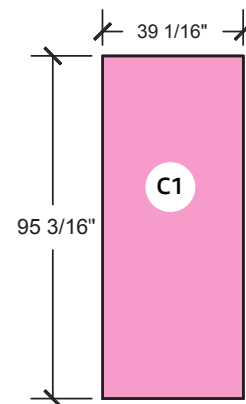

STANDARD / DEMO PLATINUM BOOTH 20 X 20 TURNKEY

FRONT AND LEFT SIDE VIEW

[Download Graphic Templates Here](#)

Platinum Booth Package Includes:

- Custom Graphic Panels
- (1) Reception counter with custom graphics
- (4) Demo counters (20" deep) w/ storage. (Area is NOT available for graphic branding and cannot be altered onsite.)
- (2) White Clara Bar Stools at Reception Counter
- (5) 5 AMP Electrical Drops + Power Strips (Power placed at each kiosk, monitor and welcome counter)
- (4) Mounted 43" monitors
- (2) High cocktail tables with (2) Clara Bar Stools each
- Pepper carpet with 1/2" padding
- Conference Wi-Fi
- Pre-event cleaning
- Installation & dismantle

STANDARD / DEMO PLATINUM BOOTH 20 X 20 TURNKEY

FRONT VIEW

[Download Graphic Templates Here](#)

STANDARD / DEMO PLATINUM BOOTH 20 X 20 TURNKEY

BACK VIEW

[Download Graphic Templates Here](#)

Interior Ceiling is H.
Solid panels are recommended; avoid logos or key information.

STANDARD / DEMO PLATINUM BOOTH 20 X 20 TURNKEY

[Download Graphic Templates Here](#)

TOP VIEW

STANDARD / DEMO PLATINUM BOOTH 20 X 20 TURNKEY

LEFT SIDE VIEW

[Download Graphic Templates Here](#)

STANDARD / DEMO PLATINUM BOOTH 20 X 20 TURNKEY

[Download Graphic Templates Here](#)

RIGHT SIDE VIEW