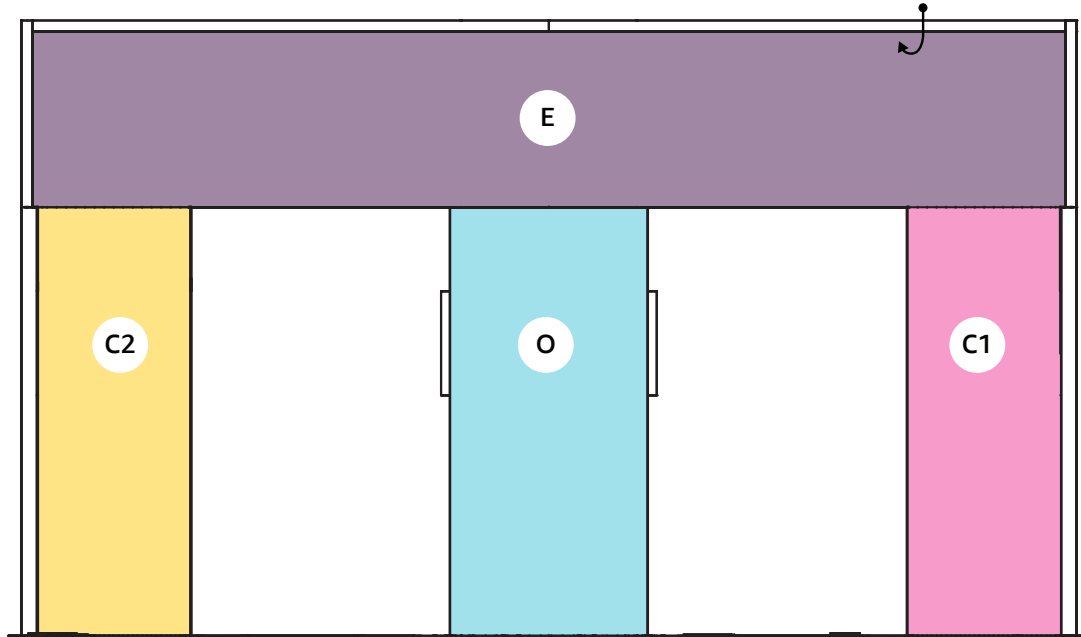

STANDARD / DEMO PLATINUM BOOTH 20 X 20 TURNKEY

FRONT AND LEFT SIDE VIEW

[Download Graphic Templates Here](#)

Platinum Booth Package Includes:

- Custom Graphic Panels
- (1) Reception counter with custom graphics
- (4) Demo counters (20" deep) w/ storage. (Area is NOT available for graphic branding and cannot be altered onsite.)
- (2) White Clara Bar Stools at Reception Counter
- (5) 5 AMP Electrical Drops + Power Strips (Power placed at each kiosk, monitor and welcome counter)
- (4) Mounted 43" monitors
- (2) High cocktail tables with (2) Clara Bar Stools each
- Pepper carpet with 1/2" padding
- Conference Wi-Fi
- Pre-event cleaning
- Installation & dismantle

STANDARD / DEMO PLATINUM BOOTH 20 X 20 TURNKEY

FRONT VIEW

[Download Graphic Templates Here](#)

STANDARD / DEMO PLATINUM BOOTH 20 X 20 TURNKEY

BACK VIEW

[Download Graphic Templates Here](#)

Interior Ceiling is H.
Solid panels are recommended; avoid logos or key information.

STANDARD / DEMO PLATINUM BOOTH 20 X 20 TURNKEY

[Download Graphic Templates Here](#)

TOP VIEW

STANDARD / DEMO PLATINUM BOOTH 20 X 20 TURNKEY

LEFT SIDE VIEW

[Download Graphic Templates Here](#)

STANDARD / DEMO PLATINUM BOOTH 20 X 20 TURNKEY

[Download Graphic Templates Here](#)

RIGHT SIDE VIEW