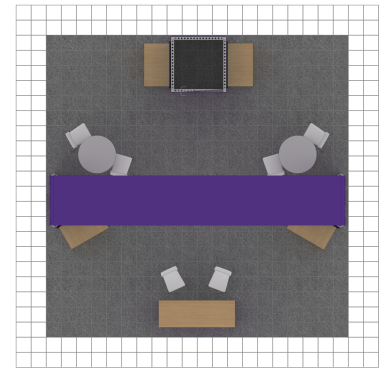

STANDARD / DEMO PLATINUM BOOTH 20 X 20 TURNKEY

FRONT AND LEFT SIDE VIEW

[Download Graphic Templates Here](#)

Platinum Booth Package Includes:

- Custom Graphic Panels
- (1) Reception counter with custom graphics
- (4) Demo counters (20" deep) w/ storage. (Area is NOT available for graphic branding and cannot be altered onsite.)
- (2) White Clara Bar Stools at Reception Counter
- (5) 5 AMP Electrical Drops + Power Strips (Power placed at each kiosk, monitor and welcome counter)
- (4) Mounted 43" monitors
- (2) High cocktail tables with (2) Clara Bar Stools each
- Pepper carpet with 1/2" padding
- Conference Wi-Fi
- Pre-event cleaning
- Installation & dismantle

STANDARD / DEMO PLATINUM BOOTH 20 X 20 TURNKEY

FRONT VIEW

[Download Graphic Templates Here](#)

STANDARD / DEMO PLATINUM BOOTH 20 X 20 TURNKEY

BACK VIEW

[Download Graphic Templates Here](#)

Interior Ceiling is H.
Solid panels are recommended; avoid logos or key information.

STANDARD / DEMO PLATINUM BOOTH 20 X 20 TURNKEY

[Download Graphic Templates Here](#)

TOP VIEW

STANDARD / DEMO PLATINUM BOOTH 20 X 20 TURNKEY

LEFT SIDE VIEW

[Download Graphic Templates Here](#)

STANDARD / DEMO PLATINUM BOOTH 20 X 20 TURNKEY

[Download Graphic Templates Here](#)

RIGHT SIDE VIEW