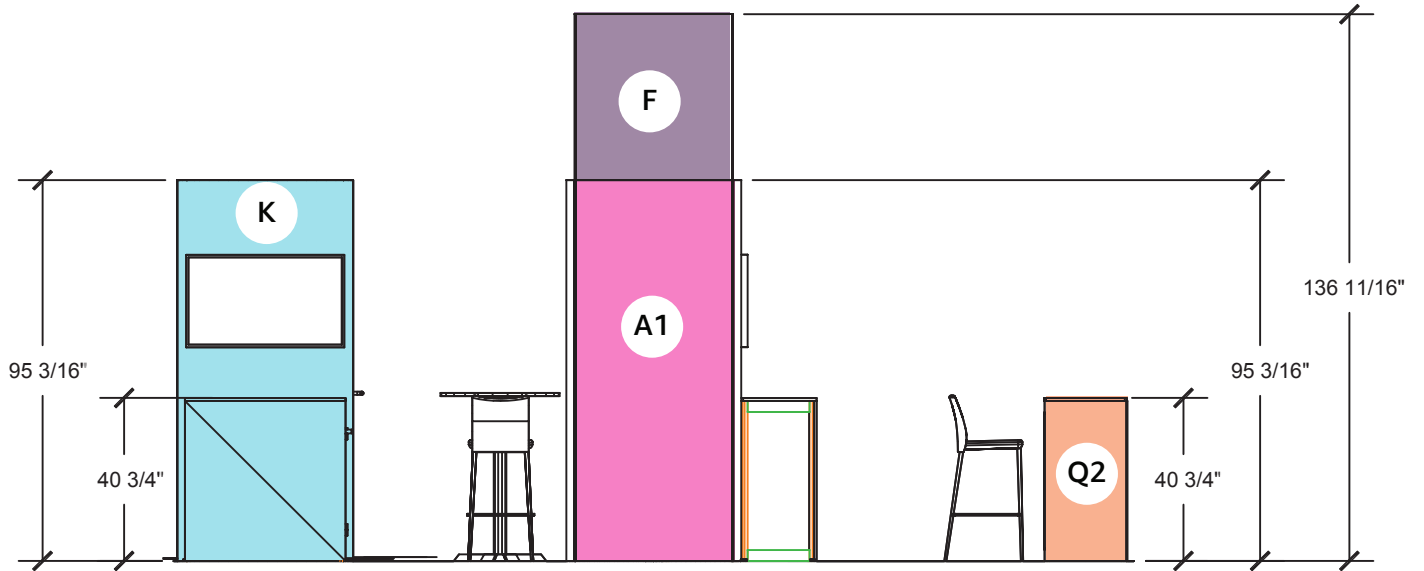

STANDARD / DEMO PLATINUM BOOTH 20 X 20 TURNKEY

FRONT AND LEFT SIDE VIEW

[Download Graphic Templates Here](#)

Platinum Booth Package Includes:

- Custom Graphic Panels
- (1) Reception counter with custom graphics
- (4) Demo counters (20" deep) w/ storage. (Area is NOT available for graphic branding and cannot be altered onsite.)
- (2) White Clara Bar Stools at Reception Counter
- (5) 5 AMP Electrical Drops + Power Strips (Power placed at each kiosk, monitor and welcome counter)
- (4) Mounted 43" monitors
- (2) High cocktail tables with (2) Clara Bar Stools each
- Pepper carpet with 1/2" padding
- Conference Wi-Fi
- Pre-event cleaning
- Installation & dismantle

STANDARD / DEMO PLATINUM BOOTH 20 X 20 TURNKEY

FRONT VIEW

[Download Graphic Templates Here](#)

STANDARD / DEMO PLATINUM BOOTH 20 X 20 TURNKEY

BACK VIEW

[Download Graphic Templates Here](#)

Interior Ceiling is H.
Solid panels are recommended; avoid logos or key information.

STANDARD / DEMO PLATINUM BOOTH 20 X 20 TURNKEY

[Download Graphic Templates Here](#)

TOP VIEW

STANDARD / DEMO PLATINUM BOOTH 20 X 20 TURNKEY

LEFT SIDE VIEW

[Download Graphic Templates Here](#)

STANDARD / DEMO PLATINUM BOOTH 20 X 20 TURNKEY

[Download Graphic Templates Here](#)

RIGHT SIDE VIEW