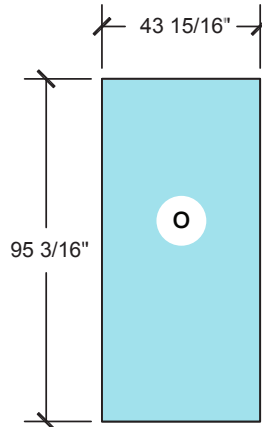

STANDARD / DEMO PLATINUM BOOTH 20 X 20 TURNKEY

FRONT AND LEFT SIDE VIEW

[Download Graphic Templates Here](#)

Platinum Booth Package Includes:

- Custom Graphic Panels
- (1) Reception counter with custom graphics
- (4) Demo counters (20" deep) w/ storage. (Area is NOT available for graphic branding and cannot be altered onsite.)
- (2) White Clara Bar Stools at Reception Counter
- (5) 5 AMP Electrical Drops + Power Strips (Power placed at each kiosk, monitor and welcome counter)
- (4) Mounted 43" monitors
- (2) High cocktail tables with (2) Clara Bar Stools each
- Pepper carpet with 1/2" padding
- Conference Wi-Fi
- Pre-event cleaning
- Installation & dismantle

STANDARD / DEMO PLATINUM BOOTH 20 X 20 TURNKEY

FRONT VIEW

[Download Graphic Templates Here](#)

STANDARD / DEMO PLATINUM BOOTH 20 X 20 TURNKEY

BACK VIEW

[Download Graphic Templates Here](#)

Interior Ceiling is H.
Solid panels are recommended; avoid logos or key information.

STANDARD / DEMO PLATINUM BOOTH 20 X 20 TURNKEY

[Download Graphic Templates Here](#)

TOP VIEW

STANDARD / DEMO PLATINUM BOOTH 20 X 20 TURNKEY

LEFT SIDE VIEW

[Download Graphic Templates Here](#)

STANDARD / DEMO PLATINUM BOOTH 20 X 20 TURNKEY

[Download Graphic Templates Here](#)

RIGHT SIDE VIEW