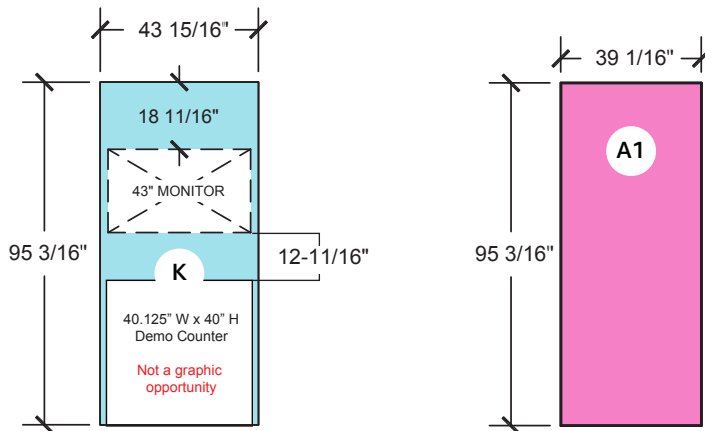

STANDARD / DEMO PLATINUM BOOTH 20 X 20 TURNKEY

FRONT AND LEFT SIDE VIEW

[Download Graphic Templates Here](#)

Platinum Booth Package Includes:

- Custom Graphic Panels
- (1) Reception counter with custom graphics
- (4) Demo counters (20" deep) w/ storage. (Area is NOT available for graphic branding and cannot be altered onsite.)
- (2) White Clara Bar Stools at Reception Counter
- (5) 5 AMP Electrical Drops + Power Strips (Power placed at each kiosk, monitor and welcome counter)
- (4) Mounted 43" monitors
- (2) High cocktail tables with (2) Clara Bar Stools each
- Pepper carpet with 1/2" padding
- Conference Wi-Fi
- Pre-event cleaning
- Installation & dismantle

STANDARD / DEMO PLATINUM BOOTH 20 X 20 TURNKEY

FRONT VIEW

[Download Graphic Templates Here](#)

STANDARD / DEMO PLATINUM BOOTH 20 X 20 TURNKEY

BACK VIEW

[Download Graphic Templates Here](#)

Interior Ceiling is H.
Solid panels are recommended; avoid logos or key information.

STANDARD / DEMO PLATINUM BOOTH 20 X 20 TURNKEY

[Download Graphic Templates Here](#)

TOP VIEW

STANDARD / DEMO PLATINUM BOOTH 20 X 20 TURNKEY

LEFT SIDE VIEW

[Download Graphic Templates Here](#)

STANDARD / DEMO PLATINUM BOOTH 20 X 20 TURNKEY

[Download Graphic Templates Here](#)

RIGHT SIDE VIEW