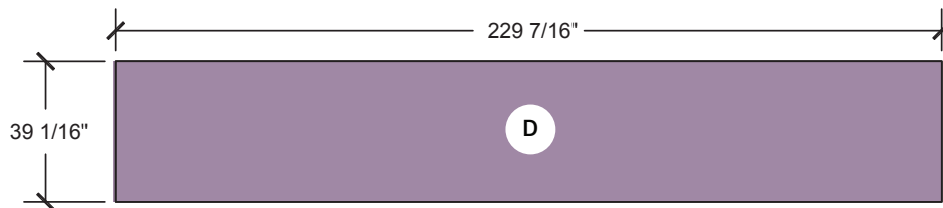

STANDARD / DEMO PLATINUM BOOTH 20 X 20 TURNKEY

FRONT AND LEFT SIDE VIEW

[Download Graphic Templates Here](#)

Platinum Booth Package Includes:

- Custom Graphic Panels
- (1) Reception counter with custom graphics
- (4) Demo counters (20" deep) w/ storage. (Area is NOT available for graphic branding and cannot be altered onsite.)
- (2) White Clara Bar Stools at Reception Counter
- (5) 5 AMP Electrical Drops + Power Strips (Power placed at each kiosk, monitor and welcome counter)
- (4) Mounted 43" monitors
- (2) High cocktail tables with (2) Clara Bar Stools each
- Pepper carpet with 1/2" padding
- Conference Wi-Fi
- Pre-event cleaning
- Installation & dismantle

STANDARD / DEMO PLATINUM BOOTH 20 X 20 TURNKEY

FRONT VIEW

[Download Graphic Templates Here](#)

STANDARD / DEMO PLATINUM BOOTH 20 X 20 TURNKEY

BACK VIEW

[Download Graphic Templates Here](#)

Interior Ceiling is H.
Solid panels are recommended; avoid logos or key information.