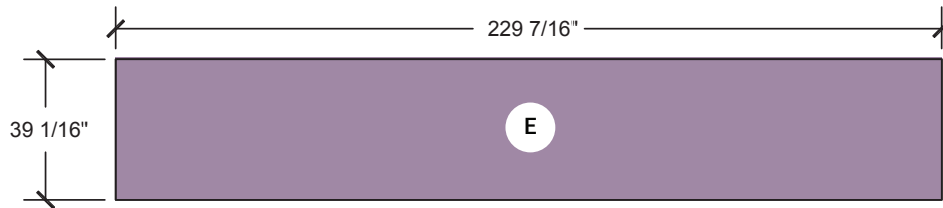

STANDARD / DEMO PLATINUM BOOTH 20 X 20 TURNKEY

FRONT AND LEFT SIDE VIEW

[Download Graphic Templates Here](#)

Platinum Booth Package Includes:

- Custom Graphic Panels
- (1) Reception counter with custom graphics
- (4) Demo counters (20" deep) w/ storage. (Area is NOT available for graphic branding and cannot be altered onsite.)
- (2) White Clara Bar Stools at Reception Counter
- (5) 5 AMP Electrical Drops + Power Strips (Power placed at each kiosk, monitor and welcome counter)
- (4) Mounted 43" monitors
- (2) High cocktail tables with (2) Clara Bar Stools each
- Pepper carpet with 1/2" padding
- Conference Wi-Fi
- Pre-event cleaning
- Installation & dismantle

STANDARD / DEMO PLATINUM BOOTH 20 X 20 TURNKEY

FRONT VIEW

[Download Graphic Templates Here](#)

STANDARD / DEMO PLATINUM BOOTH 20 X 20 TURNKEY

BACK VIEW

[Download Graphic Templates Here](#)

Interior Ceiling is H.
Solid panels are recommended; avoid logos or key information.

STANDARD / DEMO PLATINUM BOOTH 20 X 20 TURNKEY

[Download Graphic Templates Here](#)

TOP VIEW

STANDARD / DEMO PLATINUM BOOTH 20 X 20 TURNKEY

LEFT SIDE VIEW

[Download Graphic Templates Here](#)

STANDARD / DEMO PLATINUM BOOTH 20 X 20 TURNKEY