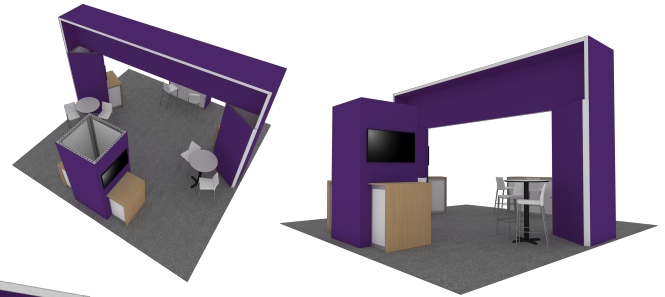

STANDARD / DEMO PLATINUM BOOTH 20 X 20 TURNKEY

FRONT AND LEFT SIDE VIEW

[Download Graphic Templates Here](#)

Platinum Booth Package Includes:

- Custom Graphic Panels
- (1) Reception counter with custom graphics
- (4) Demo counters (20" deep) w/ storage. (Area is NOT available for graphic branding and cannot be altered onsite.)
- (2) White Clara Bar Stools at Reception Counter
- (5) 5 AMP Electrical Drops + Power Strips (Power placed at each kiosk, monitor and welcome counter)
- (4) Mounted 43" monitors
- (2) High cocktail tables with (2) Clara Bar Stools each
- Pepper carpet with 1/2" padding
- Conference Wi-Fi
- Pre-event cleaning
- Installation & dismantle

STANDARD / DEMO PLATINUM BOOTH 20 X 20 TURNKEY

FRONT VIEW

[Download Graphic Templates Here](#)

STANDARD / DEMO PLATINUM BOOTH 20 X 20 TURNKEY

BACK VIEW

[Download Graphic Templates Here](#)

Interior Ceiling is H.
Solid panels are recommended; avoid logos or key information.

STANDARD / DEMO PLATINUM BOOTH 20 X 20 TURNKEY

[Download Graphic Templates Here](#)

TOP VIEW

STANDARD / DEMO PLATINUM BOOTH 20 X 20 TURNKEY

LEFT SIDE VIEW

[Download Graphic Templates Here](#)

STANDARD / DEMO PLATINUM BOOTH 20 X 20 TURNKEY

[Download Graphic Templates Here](#)

RIGHT SIDE VIEW