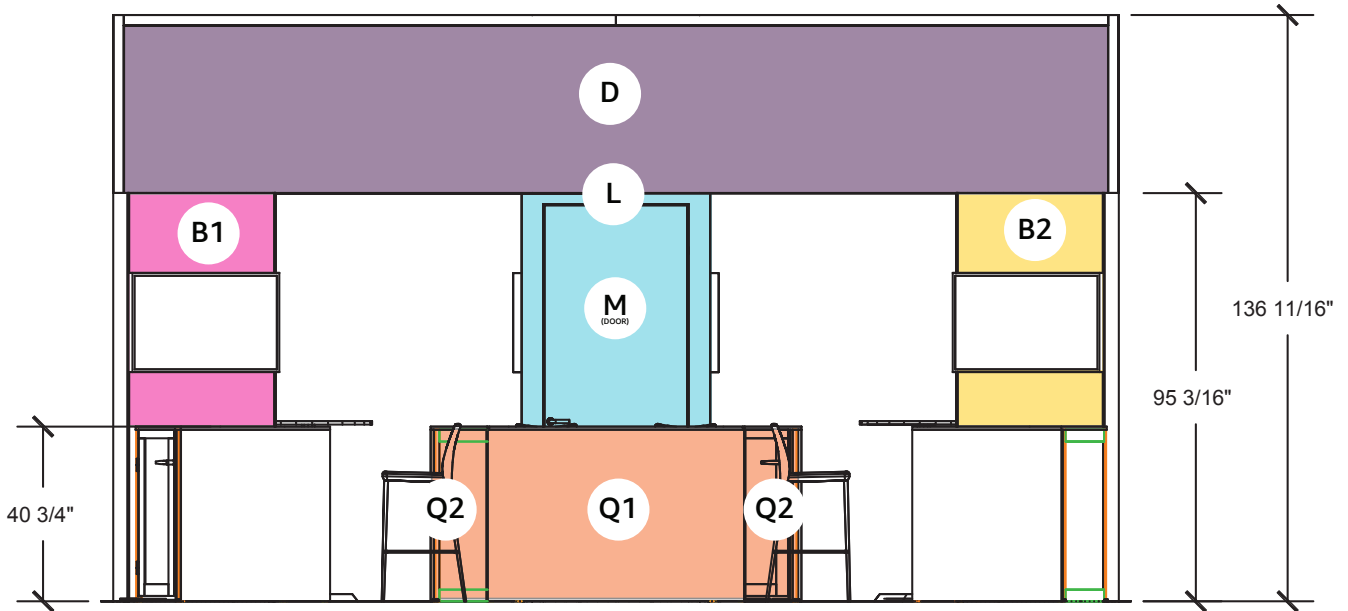

STANDARD / DEMO PLATINUM BOOTH 20 X 20 TURNKEY

FRONT AND LEFT SIDE VIEW

[Download Graphic Templates Here](#)

Platinum Booth Package Includes:

- Custom Graphic Panels
- (1) Reception counter with custom graphics
- (4) Demo counters (20" deep) w/ storage. (Area is NOT available for graphic branding and cannot be altered onsite.)
- (2) White Clara Bar Stools at Reception Counter
- (5) 5 AMP Electrical Drops + Power Strips (Power placed at each kiosk, monitor and welcome counter)
- (4) Mounted 43" monitors
- (2) High cocktail tables with (2) Clara Bar Stools each
- Pepper carpet with 1/2" padding
- Conference Wi-Fi
- Pre-event cleaning
- Installation & dismantle

STANDARD / DEMO PLATINUM BOOTH 20 X 20 TURNKEY

FRONT VIEW

[Download Graphic Templates Here](#)

STANDARD / DEMO PLATINUM BOOTH 20 X 20 TURNKEY

BACK VIEW

[Download Graphic Templates Here](#)

Interior Ceiling is H.
Solid panels are recommended; avoid logos or key information.

STANDARD / DEMO PLATINUM BOOTH 20 X 20 TURNKEY

[Download Graphic Templates Here](#)

TOP VIEW

STANDARD / DEMO PLATINUM BOOTH 20 X 20 TURNKEY

LEFT SIDE VIEW

[Download Graphic Templates Here](#)

STANDARD / DEMO PLATINUM BOOTH 20 X 20 TURNKEY

[Download Graphic Templates Here](#)

RIGHT SIDE VIEW