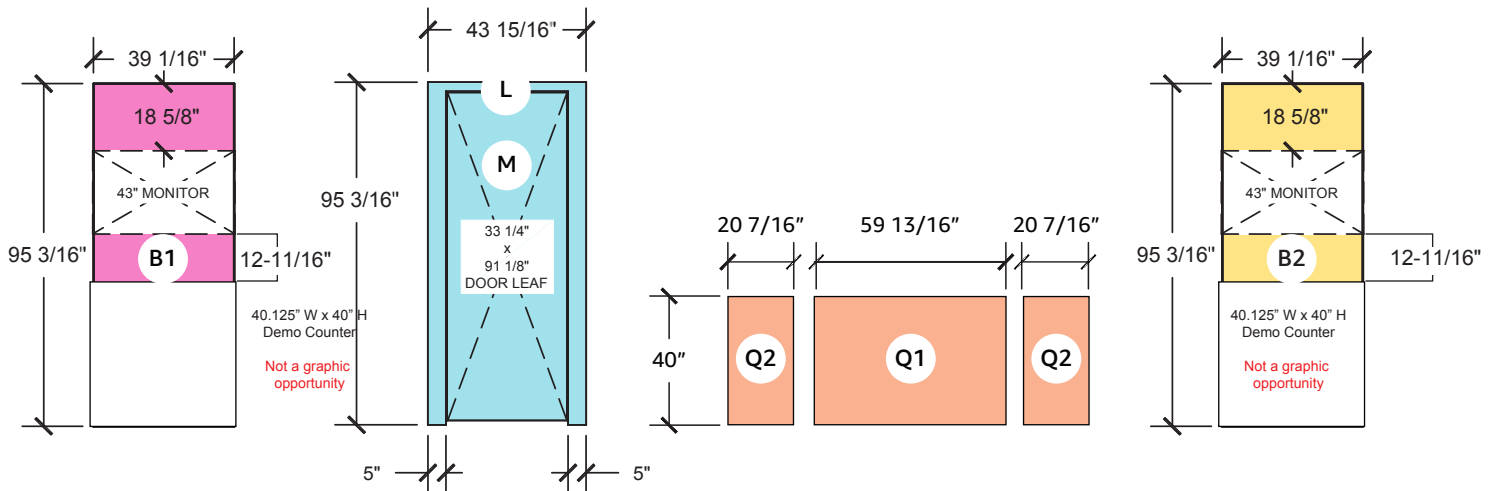

STANDARD / DEMO PLATINUM BOOTH 20 X 20 TURNKEY

FRONT AND LEFT SIDE VIEW

[Download Graphic Templates Here](#)

Platinum Booth Package Includes:

- Custom Graphic Panels
- (1) Reception counter with custom graphics
- (4) Demo counters (20" deep) w/ storage. (Area is NOT available for graphic branding and cannot be altered onsite.)
- (2) White Clara Bar Stools at Reception Counter
- (5) 5 AMP Electrical Drops + Power Strips (Power placed at each kiosk, monitor and welcome counter)
- (4) Mounted 43" monitors
- (2) High cocktail tables with (2) Clara Bar Stools each
- Pepper carpet with 1/2" padding
- Conference Wi-Fi
- Pre-event cleaning
- Installation & dismantle

STANDARD / DEMO PLATINUM BOOTH 20 X 20 TURNKEY

FRONT VIEW

[Download Graphic Templates Here](#)

STANDARD / DEMO PLATINUM BOOTH 20 X 20 TURNKEY

BACK VIEW

[Download Graphic Templates Here](#)

Interior Ceiling is H.
Solid panels are recommended; avoid logos or key information.

STANDARD / DEMO PLATINUM BOOTH 20 X 20 TURNKEY

[Download Graphic Templates Here](#)

TOP VIEW

STANDARD / DEMO PLATINUM BOOTH 20 X 20 TURNKEY

LEFT SIDE VIEW

[Download Graphic Templates Here](#)

STANDARD / DEMO PLATINUM BOOTH 20 X 20 TURNKEY

[Download Graphic Templates Here](#)

RIGHT SIDE VIEW