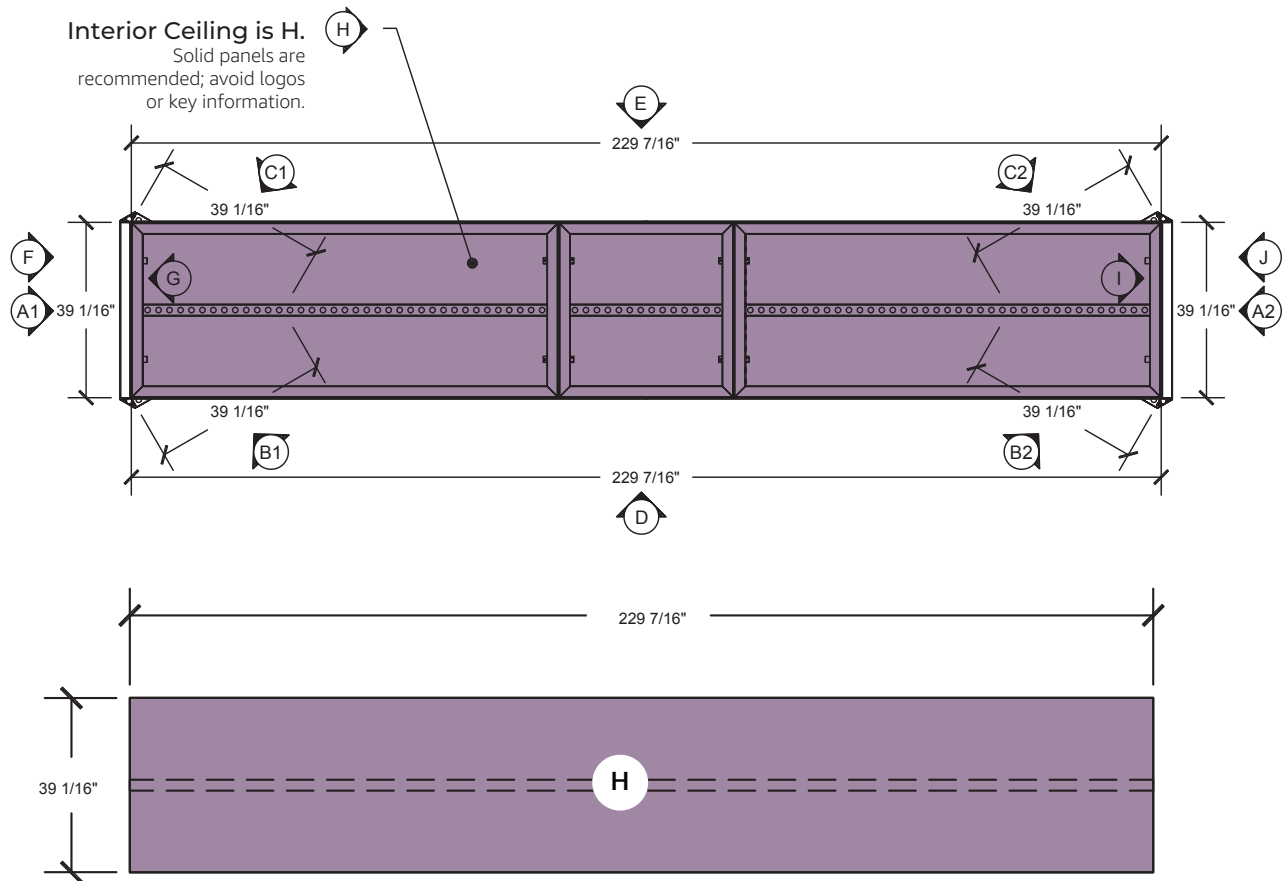

STANDARD / DEMO PLATINUM BOOTH 20 X 20 TURNKEY

FRONT AND LEFT SIDE VIEW

[Download Graphic Templates Here](#)

Platinum Booth Package Includes:

- Custom Graphic Panels
- (1) Reception counter with custom graphics
- (4) Demo counters (20" deep) w/ storage. (Area is NOT available for graphic branding and cannot be altered onsite.)
- (2) White Clara Bar Stools at Reception Counter
- (5) 5 AMP Electrical Drops + Power Strips (Power placed at each kiosk, monitor and welcome counter)
- (4) Mounted 43" monitors
- (2) High cocktail tables with (2) Clara Bar Stools each
- Pepper carpet with 1/2" padding
- Conference Wi-Fi
- Pre-event cleaning
- Installation & dismantle

STANDARD / DEMO PLATINUM BOOTH 20 X 20 TURNKEY

FRONT VIEW

[Download Graphic Templates Here](#)

STANDARD / DEMO PLATINUM BOOTH 20 X 20 TURNKEY

BACK VIEW

[Download Graphic Templates Here](#)

Interior Ceiling is H.
Solid panels are recommended; avoid logos or key information.

STANDARD / DEMO PLATINUM BOOTH 20 X 20 TURNKEY

[Download Graphic Templates Here](#)

TOP VIEW

STANDARD / DEMO PLATINUM BOOTH 20 X 20 TURNKEY

LEFT SIDE VIEW

[Download Graphic Templates Here](#)

STANDARD / DEMO PLATINUM BOOTH 20 X 20 TURNKEY

[Download Graphic Templates Here](#)

RIGHT SIDE VIEW