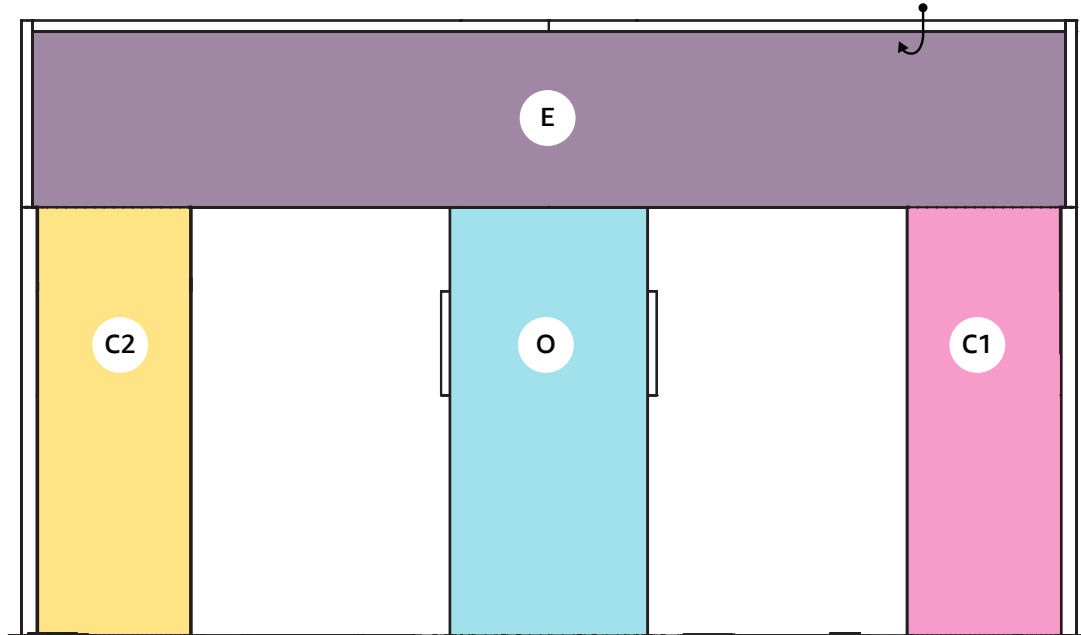

STANDARD / DEMO PLATINUM BOOTH 20 X 20 TURNKEY

FRONT AND LEFT SIDE VIEW

[Download Graphic Templates Here](#)

Platinum Booth Package Includes:

- Custom Graphic Panels
- (1) Reception counter with custom graphics
- (4) Demo counters (20" deep) w/ storage. (Area is NOT available for graphic branding and cannot be altered onsite.)
- (2) White Clara Bar Stools at Reception Counter
- (5) 5 AMP Electrical Drops + Power Strips (Power placed at each kiosk, monitor and welcome counter)
- (4) Mounted 43" monitors
- (2) High cocktail tables with (2) Clara Bar Stools each
- Pepper carpet with 1/2" padding
- Conference Wi-Fi
- Pre-event cleaning
- Installation & dismantle

STANDARD / DEMO PLATINUM BOOTH 20 X 20 TURNKEY

FRONT VIEW

[Download Graphic Templates Here](#)

STANDARD / DEMO PLATINUM BOOTH 20 X 20 TURNKEY

BACK VIEW

[Download Graphic Templates Here](#)

Interior Ceiling is H.
Solid panels are recommended; avoid logos or key information.

STANDARD / DEMO PLATINUM BOOTH 20 X 20 TURNKEY

[Download Graphic Templates Here](#)

TOP VIEW

STANDARD / DEMO PLATINUM BOOTH 20 X 20 TURNKEY

[Download Graphic Templates Here](#)

RIGHT SIDE VIEW