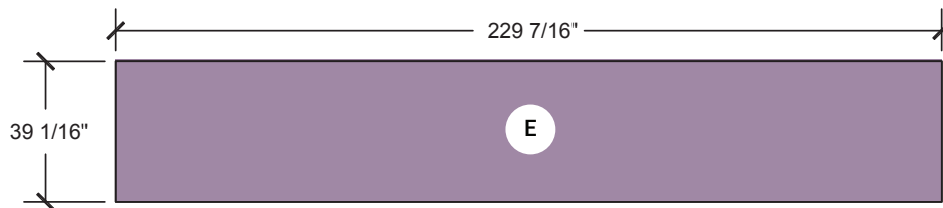

STANDARD / DEMO PLATINUM BOOTH 20 X 20 TURNKEY

FRONT AND LEFT SIDE VIEW

[Download Graphic Templates Here](#)

Platinum Booth Package Includes:

- Custom Graphic Panels
- (1) Reception counter with custom graphics
- (4) Demo counters (20" deep) w/ storage. (Area is NOT available for graphic branding and cannot be altered onsite.)
- (2) White Clara Bar Stools at Reception Counter
- (5) 5 AMP Electrical Drops + Power Strips (Power placed at each kiosk, monitor and welcome counter)
- (4) Mounted 43" monitors
- (2) High cocktail tables with (2) Clara Bar Stools each
- Pepper carpet with 1/2" padding
- Conference Wi-Fi
- Pre-event cleaning
- Installation & dismantle

STANDARD / DEMO PLATINUM BOOTH 20 X 20 TURNKEY

FRONT VIEW

[Download Graphic Templates Here](#)

STANDARD / DEMO PLATINUM BOOTH 20 X 20 TURNKEY

BACK VIEW

[Download Graphic Templates Here](#)

Interior Ceiling is H.
Solid panels are recommended; avoid logos or key information.

STANDARD / DEMO PLATINUM BOOTH 20 X 20 TURNKEY

[Download Graphic Templates Here](#)

TOP VIEW

STANDARD / DEMO PLATINUM BOOTH 20 X 20 TURNKEY

[Download Graphic Templates Here](#)

RIGHT SIDE VIEW