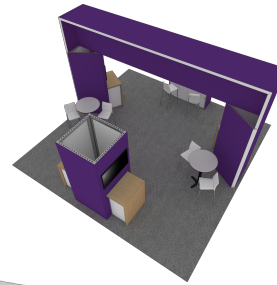

STANDARD / DEMO PLATINUM BOOTH 20 X 20 TURNKEY

FRONT AND LEFT SIDE VIEW

[Download Graphic Templates Here](#)

Platinum Booth Package Includes:

- Custom Graphic Panels
- (1) Reception counter with custom graphics
- (4) Demo counters (20" deep) w/ storage. (Area is NOT available for graphic branding and cannot be altered onsite.)
- (2) White Clara Bar Stools at Reception Counter
- (5) 5 AMP Electrical Drops + Power Strips (Power placed at each kiosk, monitor and welcome counter)
- (4) Mounted 43" monitors
- (2) High cocktail tables with (2) Clara Bar Stools each
- Pepper carpet with 1/2" padding
- Conference Wi-Fi
- Pre-event cleaning
- Installation & dismantle

STANDARD / DEMO PLATINUM BOOTH 20 X 20 TURNKEY

FRONT VIEW

[Download Graphic Templates Here](#)

STANDARD / DEMO PLATINUM BOOTH 20 X 20 TURNKEY

BACK VIEW

[Download Graphic Templates Here](#)

Interior Ceiling is H.
Solid panels are recommended; avoid logos or key information.

STANDARD / DEMO PLATINUM BOOTH 20 X 20 TURNKEY

[Download Graphic Templates Here](#)

TOP VIEW

STANDARD / DEMO PLATINUM BOOTH 20 X 20 TURNKEY

[Download Graphic Templates Here](#)

RIGHT SIDE VIEW