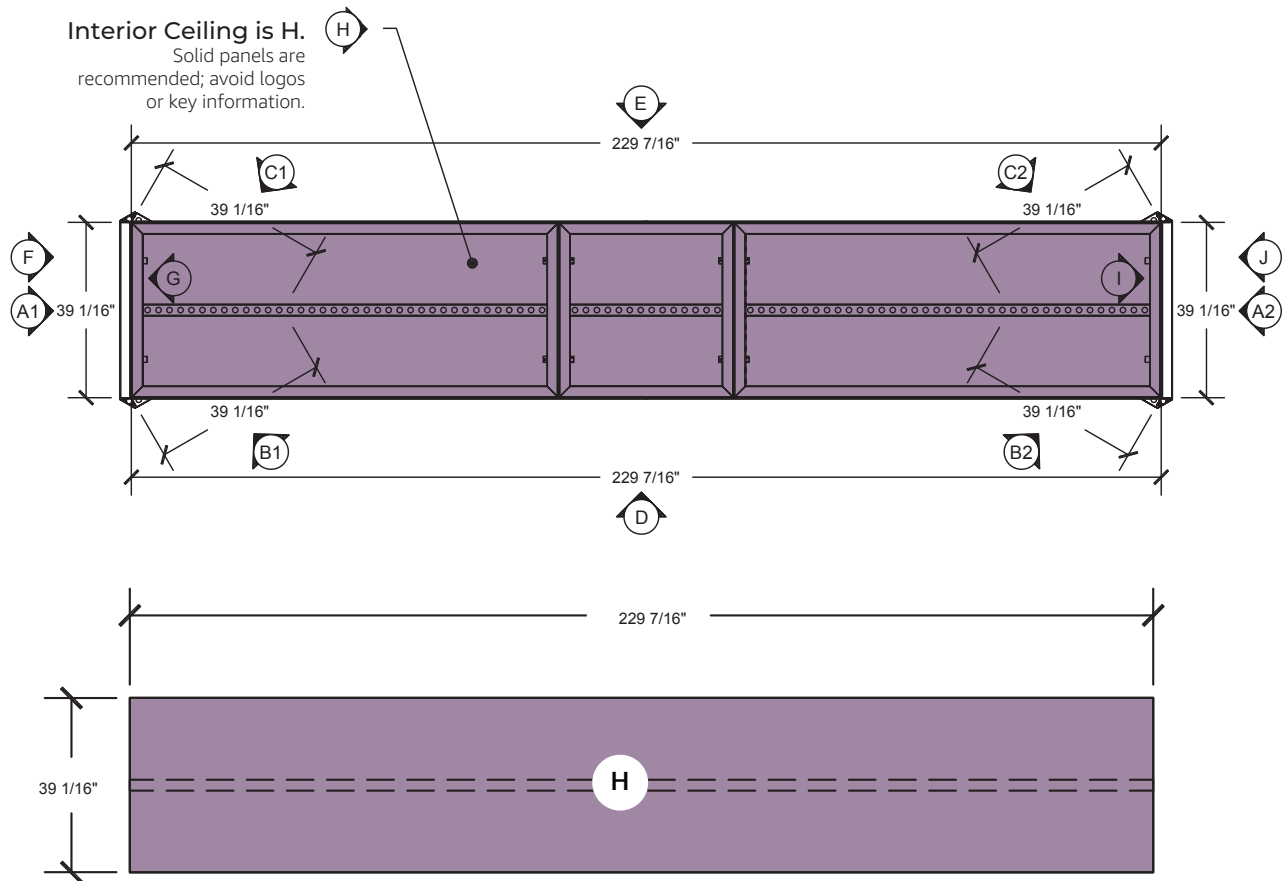

STANDARD / DEMO PLATINUM BOOTH 20 X 20 TURNKEY

FRONT AND LEFT SIDE VIEW

[Download Graphic Templates Here](#)

Platinum Booth Package Includes:

- Custom Graphic Panels
- (1) Reception counter with custom graphics
- (4) Demo counters (20" deep) w/ storage. (Area is NOT available for graphic branding and cannot be altered onsite.)
- (2) White Clara Bar Stools at Reception Counter
- (5) 5 AMP Electrical Drops + Power Strips (Power placed at each kiosk, monitor and welcome counter)
- (4) Mounted 43" monitors
- (2) High cocktail tables with (2) Clara Bar Stools each
- Pepper carpet with 1/2" padding
- Conference Wi-Fi
- Pre-event cleaning
- Installation & dismantle

STANDARD / DEMO PLATINUM BOOTH 20 X 20 TURNKEY

FRONT VIEW

[Download Graphic Templates Here](#)

STANDARD / DEMO PLATINUM BOOTH 20 X 20 TURNKEY

BACK VIEW

[Download Graphic Templates Here](#)

Interior Ceiling is H.
Solid panels are recommended; avoid logos or key information.

STANDARD / DEMO PLATINUM BOOTH 20 X 20 TURNKEY

[Download Graphic Templates Here](#)

TOP VIEW

STANDARD / DEMO PLATINUM BOOTH 20 X 20 TURNKEY

[Download Graphic Templates Here](#)

RIGHT SIDE VIEW