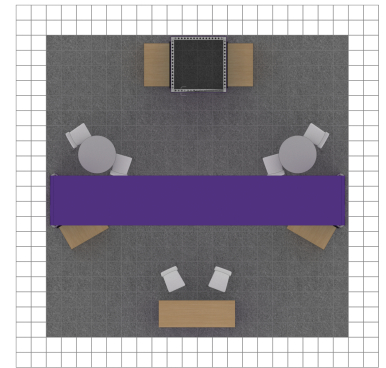

STANDARD / DEMO PLATINUM BOOTH 20 X 20 TURNKEY

FRONT AND LEFT SIDE VIEW

[Download Graphic Templates Here](#)

Platinum Booth Package Includes:

- Custom Graphic Panels
- (1) Reception counter with custom graphics
- (4) Demo counters (20" deep) w/ storage. (Area is NOT available for graphic branding and cannot be altered onsite.)
- (2) White Clara Bar Stools at Reception Counter
- (5) 5 AMP Electrical Drops + Power Strips (Power placed at each kiosk, monitor and welcome counter)
- (4) Mounted 43" monitors
- (2) High cocktail tables with (2) Clara Bar Stools each
- Pepper carpet with 1/2" padding
- Conference Wi-Fi
- Pre-event cleaning
- Installation & dismantle

STANDARD / DEMO PLATINUM BOOTH 20 X 20 TURNKEY

FRONT VIEW

[Download Graphic Templates Here](#)

STANDARD / DEMO PLATINUM BOOTH 20 X 20 TURNKEY

BACK VIEW

[Download Graphic Templates Here](#)

Interior Ceiling is H.
Solid panels are recommended; avoid logos or key information.

STANDARD / DEMO PLATINUM BOOTH 20 X 20 TURNKEY

[Download Graphic Templates Here](#)

TOP VIEW

STANDARD / DEMO PLATINUM BOOTH 20 X 20 TURNKEY

[Download Graphic Templates Here](#)

RIGHT SIDE VIEW