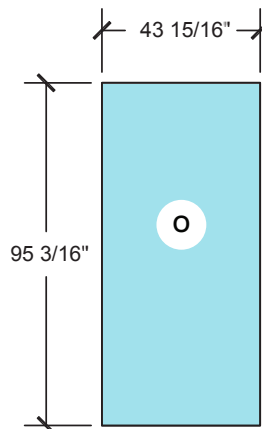

STANDARD / DEMO PLATINUM BOOTH 20 X 20 TURNKEY

FRONT AND LEFT SIDE VIEW

[Download Graphic Templates Here](#)

Platinum Booth Package Includes:

- Custom Graphic Panels
- (1) Reception counter with custom graphics
- (4) Demo counters (20" deep) w/ storage. (Area is NOT available for graphic branding and cannot be altered onsite.)
- (2) White Clara Bar Stools at Reception Counter
- (5) 5 AMP Electrical Drops + Power Strips (Power placed at each kiosk, monitor and welcome counter)
- (4) Mounted 43" monitors
- (2) High cocktail tables with (2) Clara Bar Stools each
- Pepper carpet with 1/2" padding
- Conference Wi-Fi
- Pre-event cleaning
- Installation & dismantle

STANDARD / DEMO PLATINUM BOOTH 20 X 20 TURNKEY

FRONT VIEW

[Download Graphic Templates Here](#)

STANDARD / DEMO PLATINUM BOOTH 20 X 20 TURNKEY

BACK VIEW

[Download Graphic Templates Here](#)

Interior Ceiling is H.
Solid panels are recommended; avoid logos or key information.

STANDARD / DEMO PLATINUM BOOTH 20 X 20 TURNKEY

[Download Graphic Templates Here](#)

TOP VIEW

STANDARD / DEMO PLATINUM BOOTH 20 X 20 TURNKEY

[Download Graphic Templates Here](#)

RIGHT SIDE VIEW