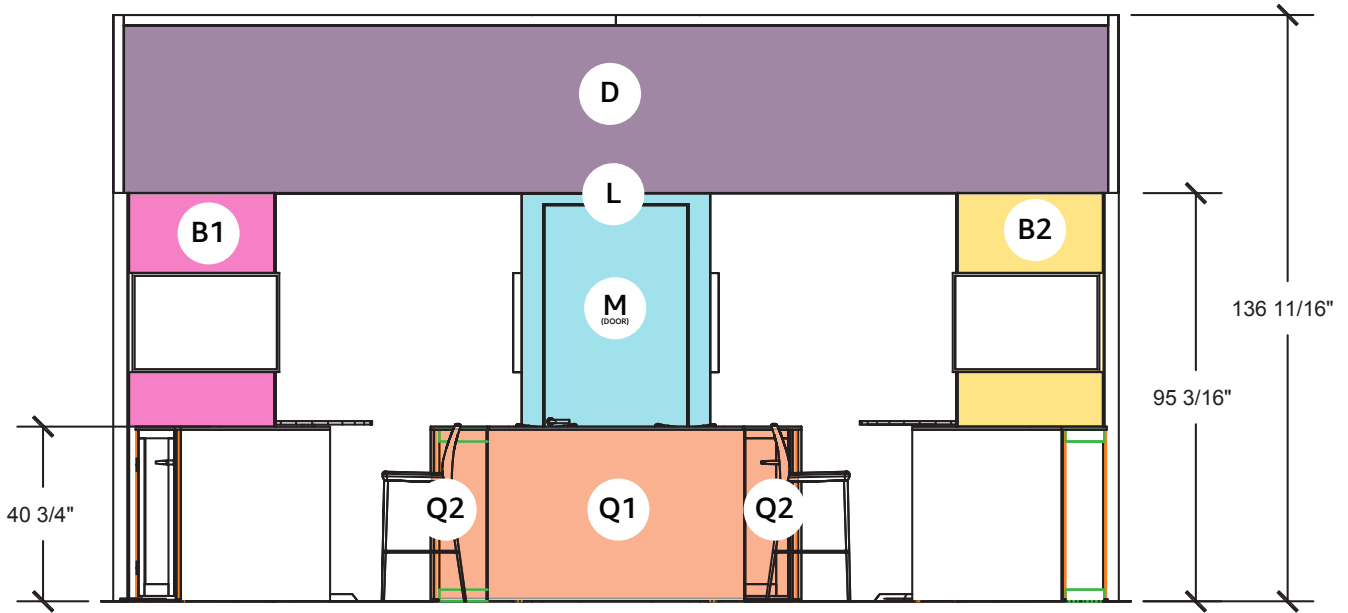

STANDARD / DEMO PLATINUM BOOTH 20 X 20 TURNKEY

FRONT AND LEFT SIDE VIEW

[Download Graphic Templates Here](#)

Platinum Booth Package Includes:

- Custom Graphic Panels
- (1) Reception counter with custom graphics
- (4) Demo counters (20" deep) w/ storage. (Area is NOT available for graphic branding and cannot be altered onsite.)
- (2) White Clara Bar Stools at Reception Counter
- (5) 5 AMP Electrical Drops + Power Strips (Power placed at each kiosk, monitor and welcome counter)
- (4) Mounted 43" monitors
- (2) High cocktail tables with (2) Clara Bar Stools each
- Pepper carpet with 1/2" padding
- Conference Wi-Fi
- Pre-event cleaning
- Installation & dismantle

STANDARD / DEMO PLATINUM BOOTH 20 X 20 TURNKEY

FRONT VIEW

[Download Graphic Templates Here](#)

STANDARD / DEMO PLATINUM BOOTH 20 X 20 TURNKEY

BACK VIEW

[Download Graphic Templates Here](#)

Interior Ceiling is H.
Solid panels are recommended; avoid logos or key information.

STANDARD / DEMO PLATINUM BOOTH 20 X 20 TURNKEY

[Download Graphic Templates Here](#)

TOP VIEW

STANDARD / DEMO PLATINUM BOOTH 20 X 20 TURNKEY

[Download Graphic Templates Here](#)

RIGHT SIDE VIEW