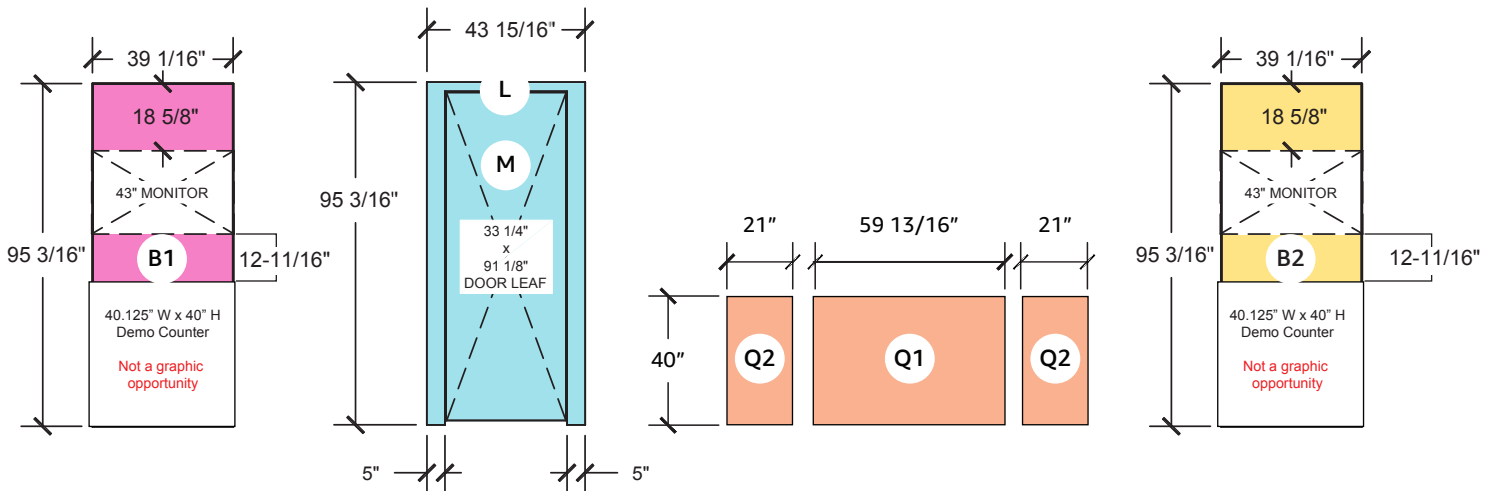

STANDARD / DEMO PLATINUM BOOTH 20 X 20 TURNKEY

FRONT AND LEFT SIDE VIEW

[Download Graphic Templates Here](#)

Platinum Booth Package Includes:

- Custom Graphic Panels
- (1) Reception counter with custom graphics
- (4) Demo counters (20" deep) w/ storage. (Area is NOT available for graphic branding and cannot be altered onsite.)
- (2) White Clara Bar Stools at Reception Counter
- (5) 5 AMP Electrical Drops + Power Strips (Power placed at each kiosk, monitor and welcome counter)
- (4) Mounted 43" monitors
- (2) High cocktail tables with (2) Clara Bar Stools each
- Pepper carpet with 1/2" padding
- Conference Wi-Fi
- Pre-event cleaning
- Installation & dismantle

STANDARD / DEMO PLATINUM BOOTH 20 X 20 TURNKEY

FRONT VIEW

[Download Graphic Templates Here](#)

STANDARD / DEMO PLATINUM BOOTH 20 X 20 TURNKEY

BACK VIEW

[Download Graphic Templates Here](#)

Interior Ceiling is H.
Solid panels are recommended; avoid logos or key information.

STANDARD / DEMO PLATINUM BOOTH 20 X 20 TURNKEY

[Download Graphic Templates Here](#)

TOP VIEW

STANDARD / DEMO PLATINUM BOOTH 20 X 20 TURNKEY

[Download Graphic Templates Here](#)

RIGHT SIDE VIEW