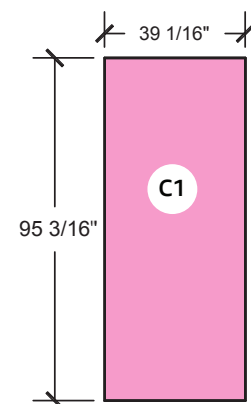

STANDARD / DEMO PLATINUM BOOTH 20 X 20 TURNKEY

FRONT AND LEFT SIDE VIEW

[Download Graphic Templates Here](#)

Platinum Booth Package Includes:

- Custom Graphic Panels
- (1) Reception counter with custom graphics
- (4) Demo counters (20" deep) w/ storage. (Area is NOT available for graphic branding and cannot be altered onsite.)
- (2) White Clara Bar Stools at Reception Counter
- (5) 5 AMP Electrical Drops + Power Strips (Power placed at each kiosk, monitor and welcome counter)
- (4) Mounted 43" monitors
- (2) High cocktail tables with (2) Clara Bar Stools each
- Pepper carpet with 1/2" padding
- Conference Wi-Fi
- Pre-event cleaning
- Installation & dismantle

STANDARD / DEMO PLATINUM BOOTH 20 X 20 TURNKEY

FRONT VIEW

[Download Graphic Templates Here](#)

STANDARD / DEMO PLATINUM BOOTH 20 X 20 TURNKEY

BACK VIEW

[Download Graphic Templates Here](#)

Interior Ceiling is H.
Solid panels are recommended; avoid logos or key information.

STANDARD / DEMO PLATINUM BOOTH 20 X 20 TURNKEY

[Download Graphic Templates Here](#)

TOP VIEW

STANDARD / DEMO PLATINUM BOOTH 20 X 20 TURNKEY

[Download Graphic Templates Here](#)

RIGHT SIDE VIEW