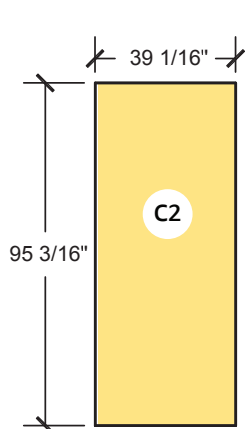

STANDARD / DEMO PLATINUM BOOTH 20 X 20 TURNKEY

FRONT AND LEFT SIDE VIEW

[Download Graphic Templates Here](#)

Platinum Booth Package Includes:

- Custom Graphic Panels
- (1) Reception counter with custom graphics
- (4) Demo counters (20" deep) w/ storage. (Area is NOT available for graphic branding and cannot be altered onsite.)
- (2) White Clara Bar Stools at Reception Counter
- (5) 5 AMP Electrical Drops + Power Strips (Power placed at each kiosk, monitor and welcome counter)
- (4) Mounted 43" monitors
- (2) High cocktail tables with (2) Clara Bar Stools each
- Pepper carpet with 1/2" padding
- Conference Wi-Fi
- Pre-event cleaning
- Installation & dismantle

STANDARD / DEMO PLATINUM BOOTH 20 X 20 TURNKEY

FRONT VIEW

[Download Graphic Templates Here](#)

STANDARD / DEMO PLATINUM BOOTH 20 X 20 TURNKEY

BACK VIEW

[Download Graphic Templates Here](#)

Interior Ceiling is H.
Solid panels are recommended; avoid logos or key information.

STANDARD / DEMO PLATINUM BOOTH 20 X 20 TURNKEY

[Download Graphic Templates Here](#)

TOP VIEW

STANDARD / DEMO PLATINUM BOOTH 20 X 20 TURNKEY

[Download Graphic Templates Here](#)

RIGHT SIDE VIEW