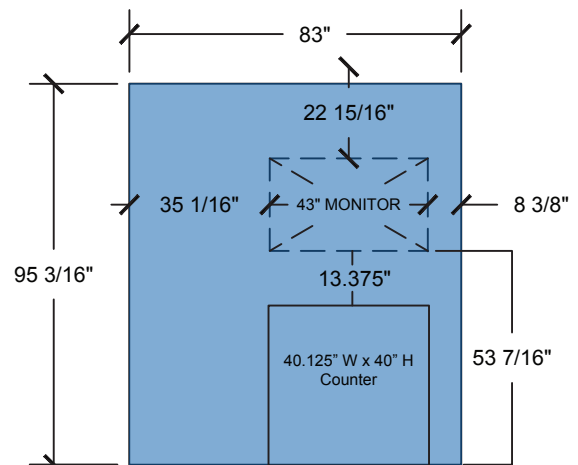

### **Bronze Kit Includes:**

- Custom Graphic Backwall (SEG fabric)
- (1) Demo counter (20" deep) w/ storage
- (1) White Clara Stool
- (1) 5 AMP Electrical Drop + Power Strip (placed in demo counter)
- (1) Mounted 43" monitor
- Grey carpet
- Conference Wi-Fi
- Cleaning

## BRONZE PACKAGE 6 X 6

FRONT AND LEFT SIDE VIEW

### Bronze Kit Includes:

- Custom Graphic Backwall (SEG fabric)
- (1) Demo counter (20" deep) w/ storage
- (1) White Clara Stool
- (1) 5 AMP Electrical Drop + Power Strip (placed in demo counter)
- (1) Mounted 43" monitor
- Grey carpet
- Conference Wi-Fi
- Cleaning

**Elevation B**  
(SEG/Fabric)

43" Monitor

Elevation B  
83" W x 95.1875" H  
SEG/Fabric | Front

40.125" W x 40" H  
Counter