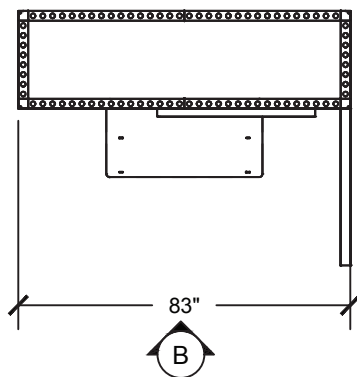

### **Bronze Kit Includes:**

- Custom Graphic Backwall (SEG fabric)
- (1) Demo counter (20" deep) w/ storage
- (1) White Clara Stool
- (1) 5 AMP Electrical Drop + Power Strip (placed in demo counter)
- (1) Mounted 43" monitor
- Grey carpet
- Conference Wi-Fi
- Cleaning

## BRONZE PACKAGE 6 X 6

FRONT AND LEFT SIDE VIEW

**Elevation B**  
(SEG/Fabric)

43" Monitor

Elevation B  
83" W x 95.1875" H  
SEG/Fabric | Front

40.125" W x 40" H  
Counter