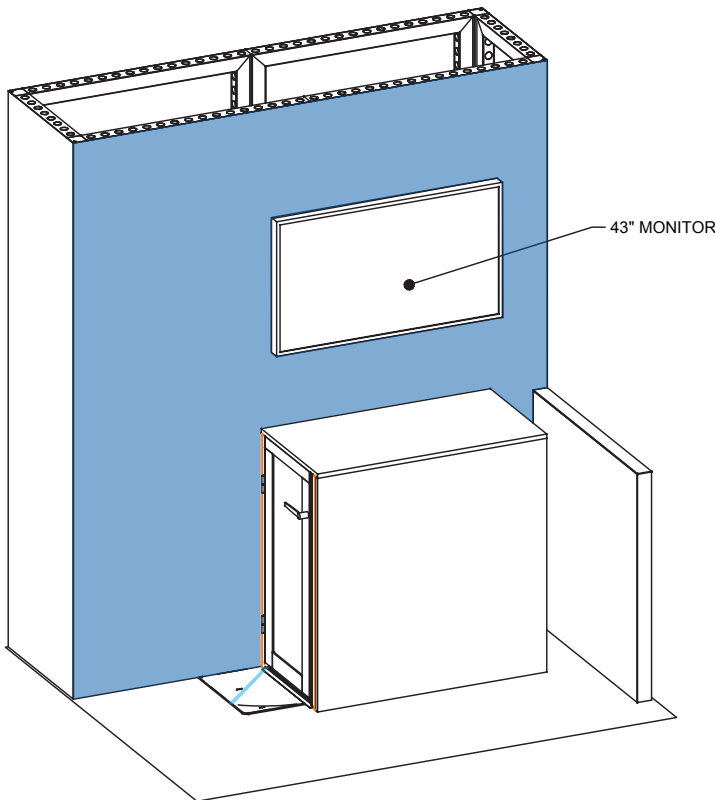

## BRONZE PACKAGE 6 X 6

FRONT AND LEFT SIDE VIEW

### **Bronze Kit Includes:**

- Custom Graphic Backwall (SEG fabric)
- (1) Demo counter (20" deep) w/ storage
- (1) White Clara Stool
- (1) 5 AMP Electrical Drop + Power Strip (placed in demo counter)
- (1) Mounted 43" monitor
- Grey carpet
- Conference Wi-Fi
- Cleaning

### Bronze Kit Includes:

- Custom Graphic Backwall (SEG fabric)
- (1) Demo counter (20" deep) w/ storage
- (1) White Clara Stool
- (1) 5 AMP Electrical Drop + Power Strip (placed in demo counter)
- (1) Mounted 43" monitor
- Grey carpet
- Conference Wi-Fi
- Cleaning