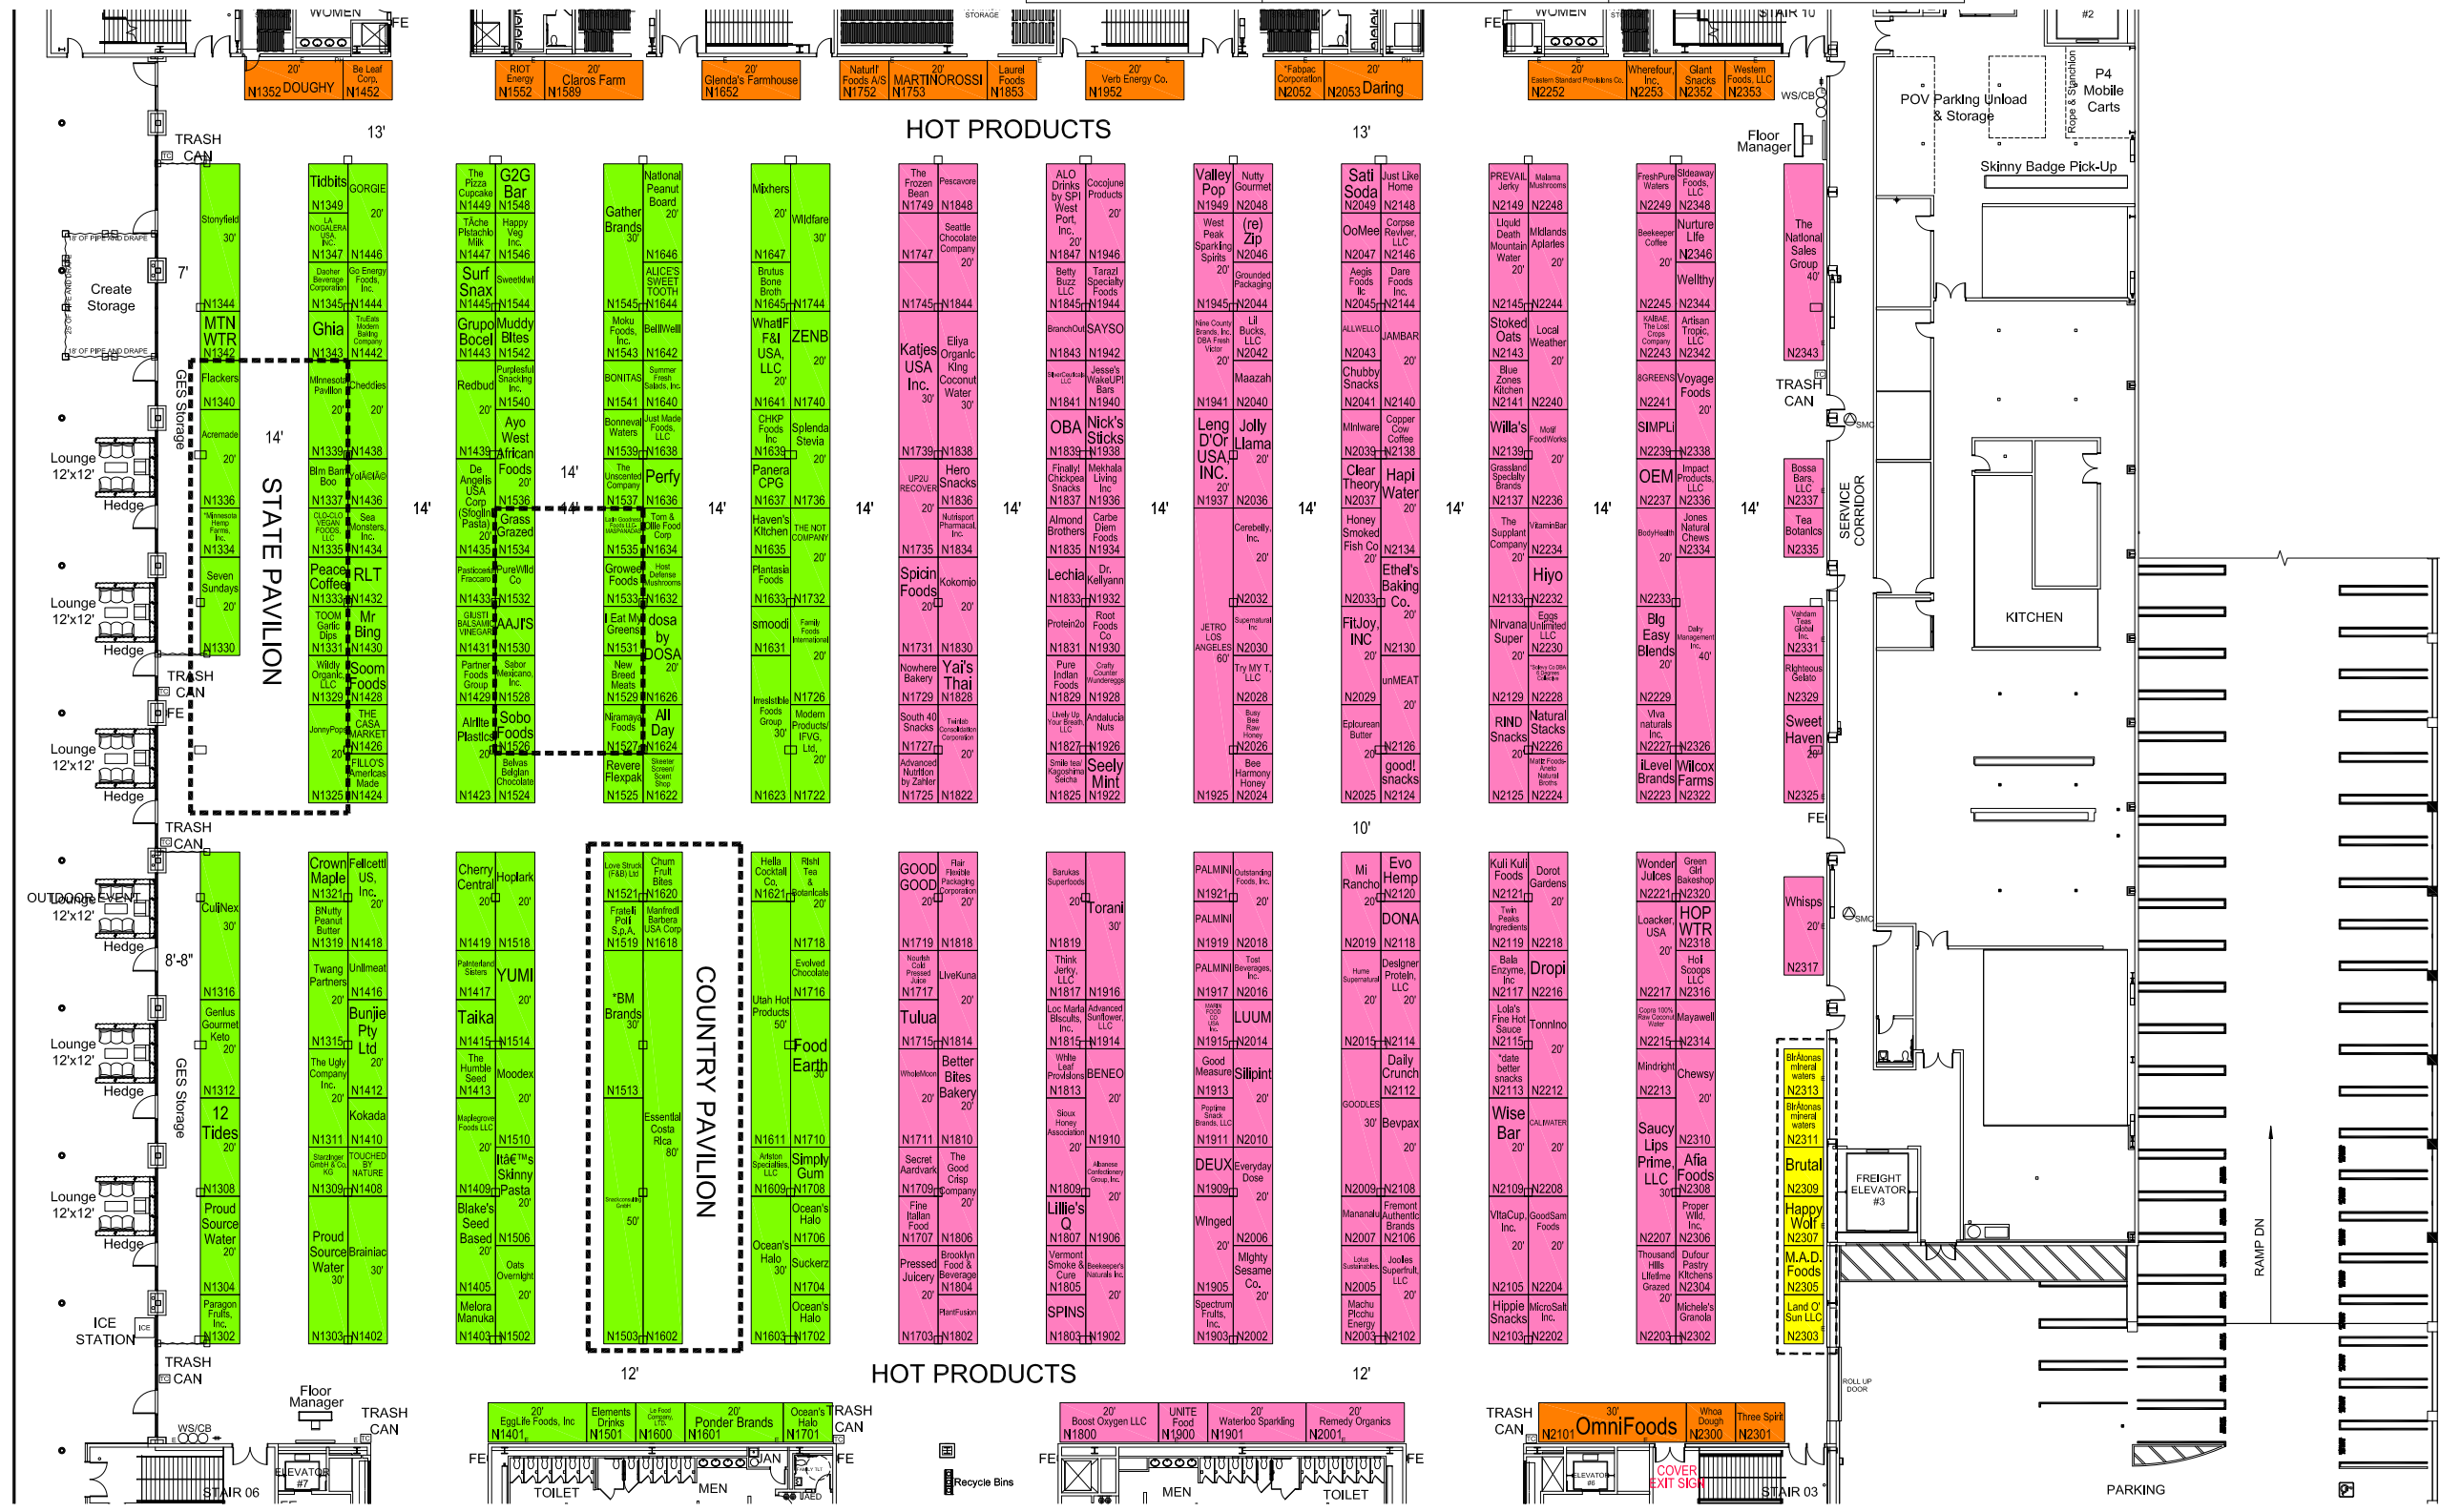

**** No Direct Freight Shipments, Exhibitors must ship to the Advance Warehouse**

INSTALLATION/SET-UP SCHEDULE DATE & TIME

 Sun. Mar. 10 after 8:00am	 Mon. Mar. 11 after 8:00am
 Sun. Mar. 10 after 1:00pm	 Wed. Mar. 13 - 7:00am-10:00am

Exhibitor can set up anytime after their assigned setup date/time before the show.

DATE	FREIGHT PICKUP	CARRIER CHECK-IN
FRI 3/15/24	6PM - 10PM	BY 8PM
SAT 3/16/24	8AM - 5PM	BY 3PM
SUN 3/17/24	8AM - 5PM	BY 3PM

Natural Products Expo West
 March 2024
 Anaheim Convention Center - North - Level 2