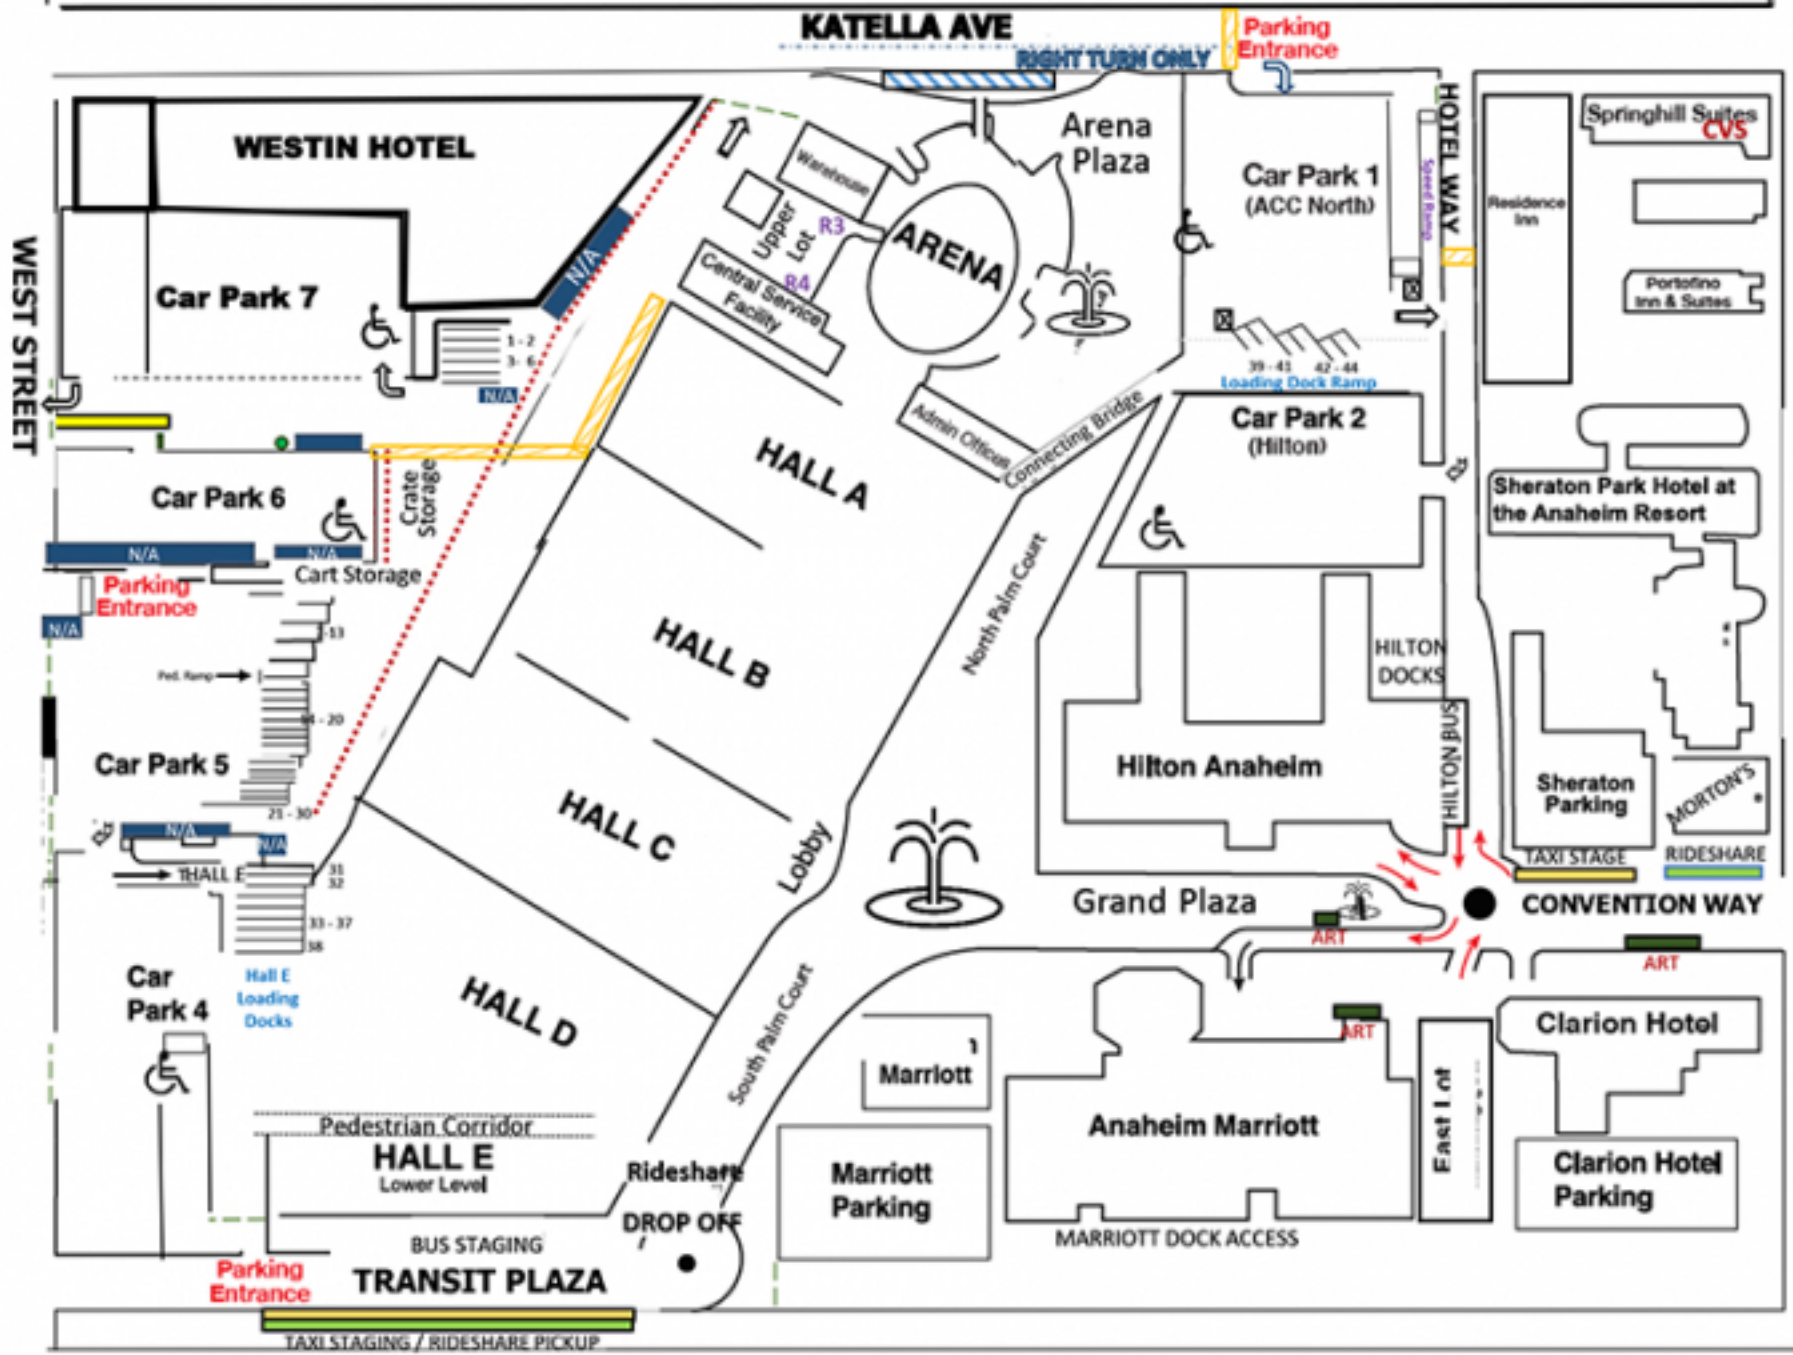

BLAND DRIVE

2022

ANAHEIM CONVENTION CENTER PARKING GUIDE MAP

DISNEY WAY

ACC Parking at
The Shops at
Anaheim
Gardenwalk

Hyatt House
Walgreens

Disney's
Toy Story
Parking

Updated 11/23/2021