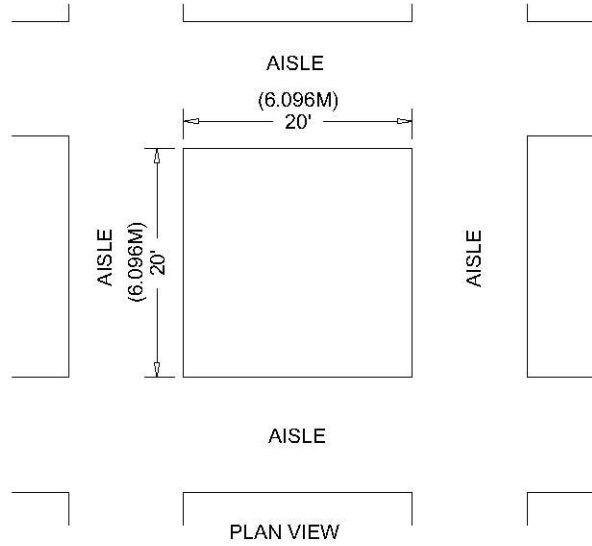

# Island Booth

An Island Booth is any size booth exposed to aisles on all four sides.

## Dimensions

An Island Booth is typically 20ft by 20ft (6.10m by 6.10m) or larger, although it may be configured differently.

## Use of Space

The entire cubic content of the space may be used up to the maximum allowable height, which is usually a range of 16ft to 20ft (4.88m to 6.10m), including signage.

FRONT VIEW