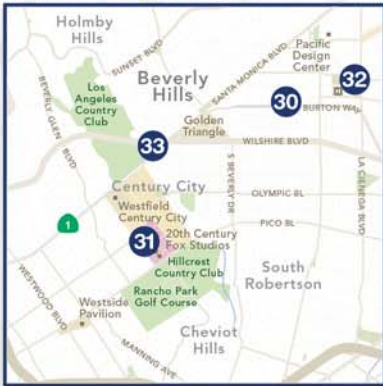

## HOLLYWOOD HOTELS

22	Dream Hotel Hollywood	6417 Selma Ave	\$285 Single/Double
23	The Garland Hotel Hollywood	4222 Vineland Ave	\$239 Single/Double
24	Hilton Garden Inn	2005 N Highland Ave	\$224 Single/Double
25	Hilton Los Angeles/Universal City	555 Universal Hollywood Dr	\$269 Single/Double
26	Hollywood Roosevelt Hotel	7000 Hollywood Blvd	\$305 Single/Double
27	Loews Hollywood Hotel	1755 Highland Ave	\$269 Single/Double
28	W Hollywood	6250 Hollywood Blvd	\$339 Single/Double
29	Sheraton Universal	333 Universal Hollywood Dr	\$259 Single/Double

### ★ LOS ANGELES CONVENTION CENTER

1201 S Figueroa St, Los Angeles, CA 90015

- |                                      |                             |
|--------------------------------------|-----------------------------|
| 25 HILTON LOS ANGELES/UNIVERSAL CITY | 555 Universal Hollywood Dr. |
| 26 HOLLYWOOD ROOSEVELT HOTEL         | 7000 Hollywood Blvd         |
| 27 LOEWS HOLLYWOOD HOTEL             | 1755 Highland Ave.          |
| 28 W HOLLYWOOD                       | 6250 Hollywood Blvd         |
| 29 SHERATON UNIVERSAL                | 333 Universal Hollywood Dr. |

#### BEVERLY HILLS/WEST SIDE

- |                                        |                       |
|----------------------------------------|-----------------------|
| 30 FOUR SEASONS HOTEL AT BEVERLY HILLS | 300 S. Doheny Dr.     |
| 31 INTERCONTINENTAL CENTURY CITY       | 2151 Ave of the Stars |
| 32 SOFITEL LOS ANGELES                 | 8555 Beverly Blvd     |
| 33 THE BEVERLY HILTON                  | 9876 Wilshire Blvd    |