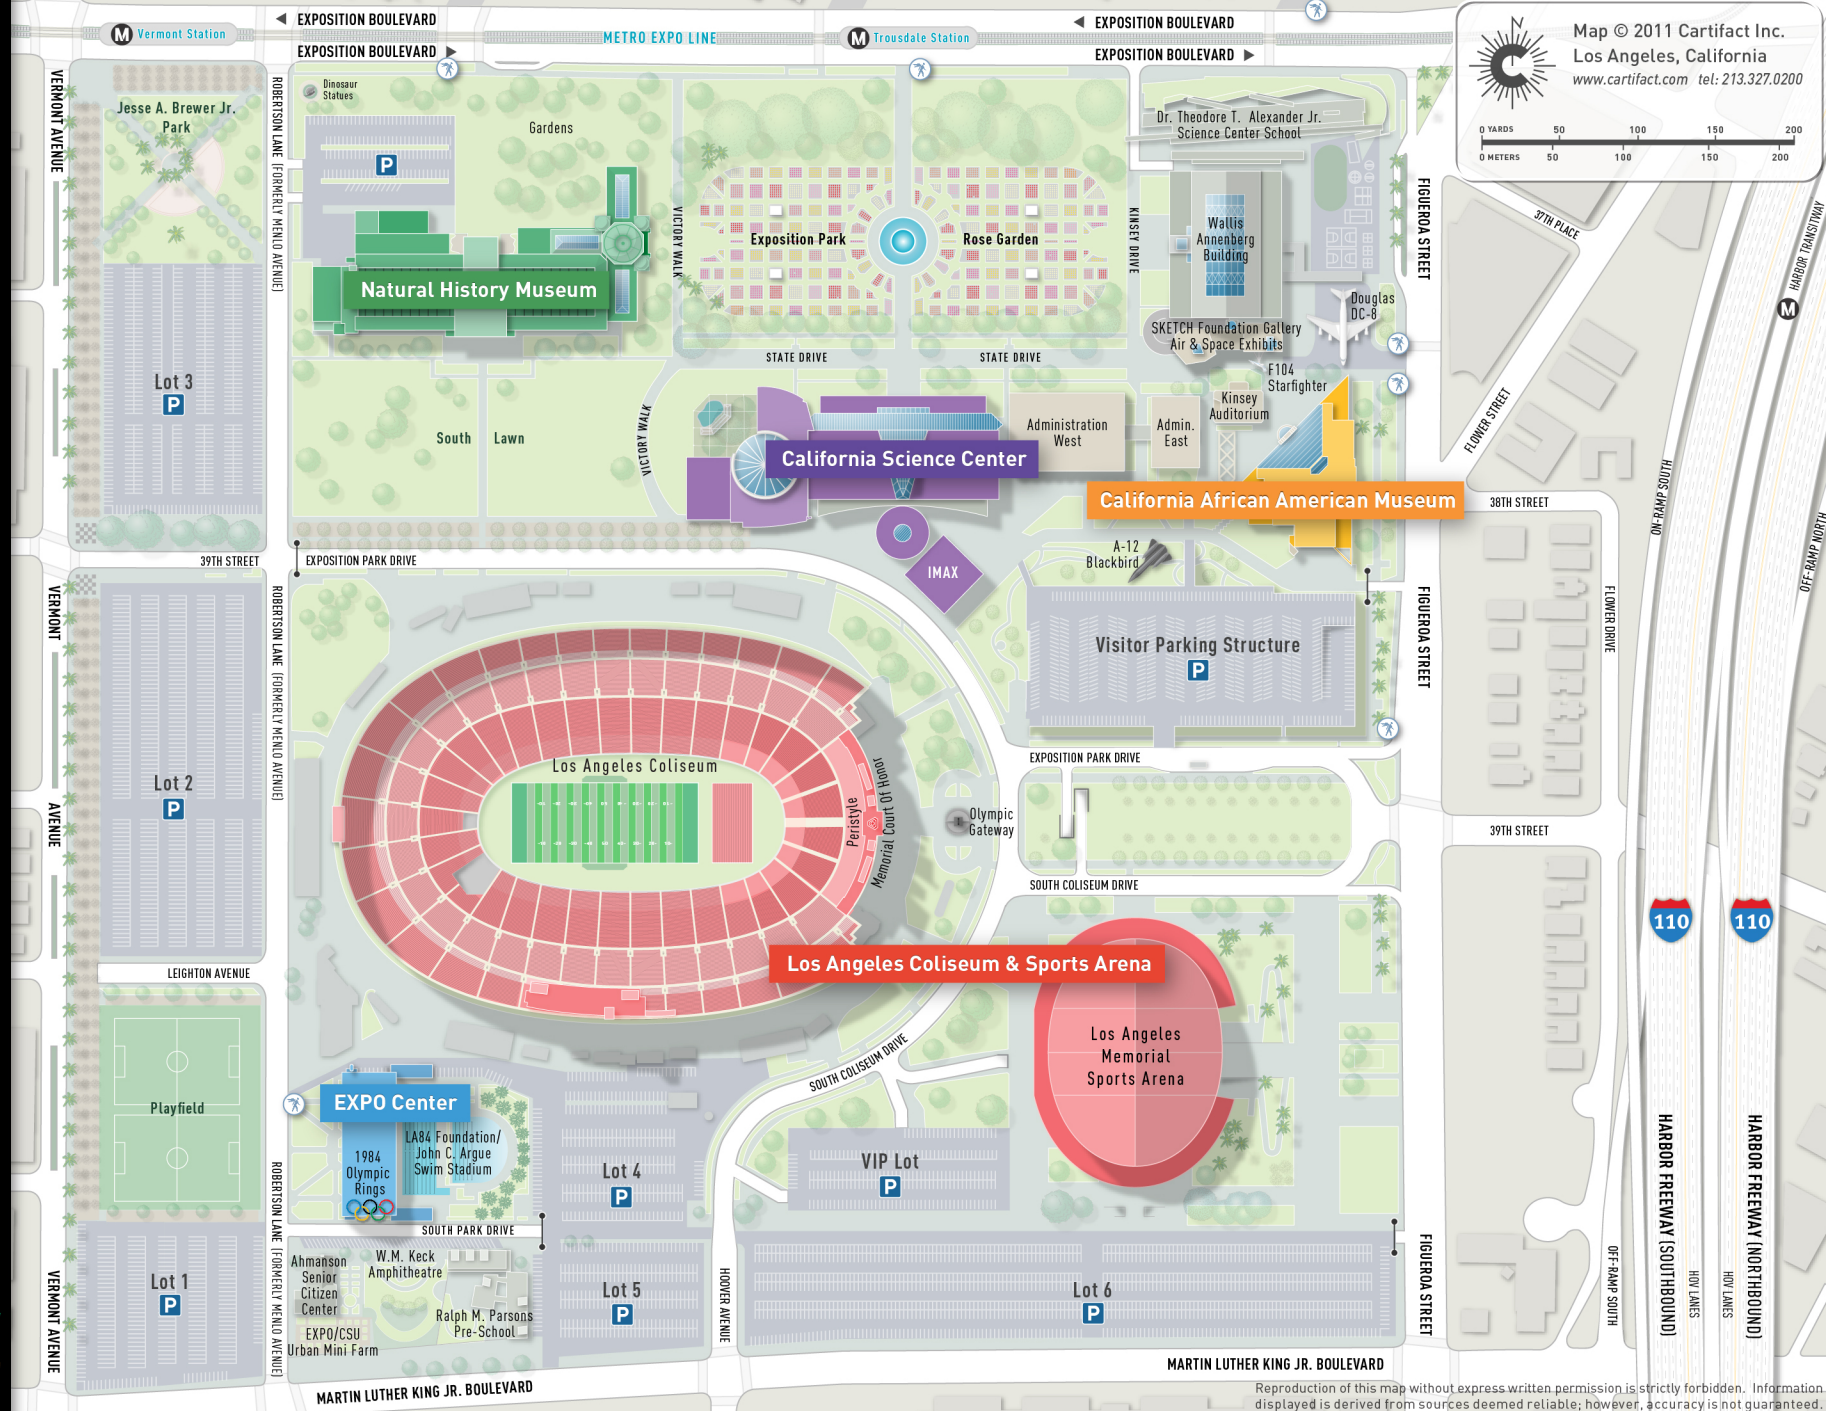

EXPOSITION PARK MAP

Map © 2011 Cartifact Inc.
Los Angeles, California
www.cartifact.com tel: 213.327.0200

0 YARDS 50 100 150 200
0 METERS 50 100 150 200

Reproduction of this map without express written permission is strictly forbidden. Information displayed is derived from sources deemed reliable; however, accuracy is not guaranteed.